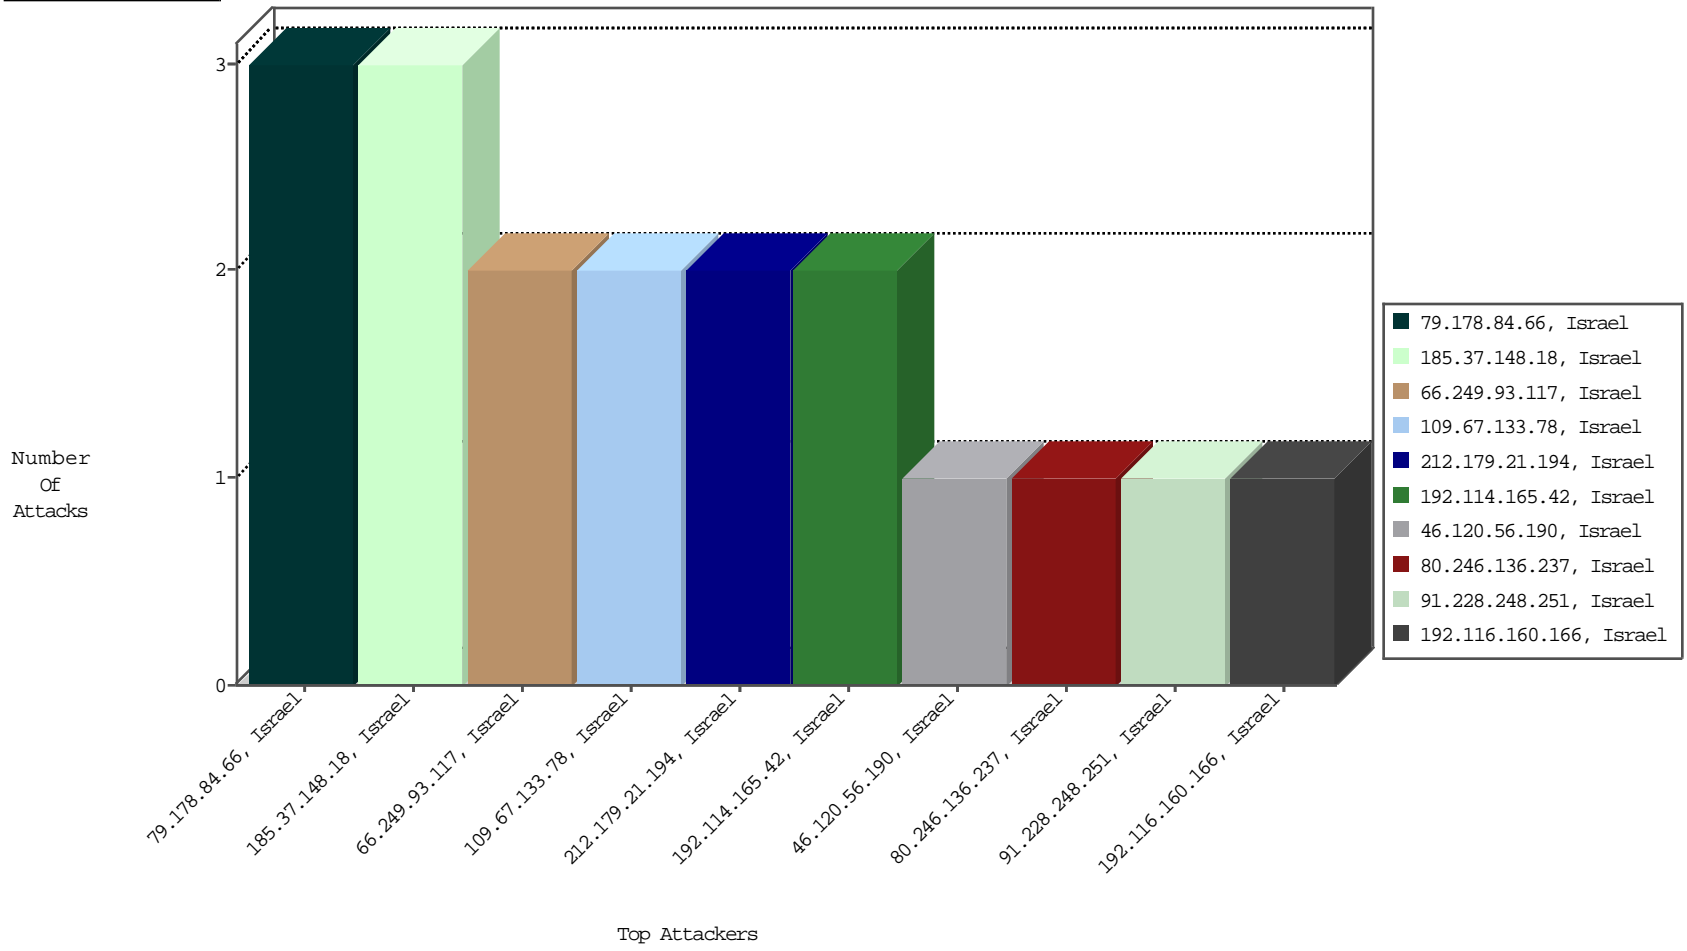

Focused IP Under Attack Daily Report

Top Targets

Top Attackers

Top Attackers In DDoS-Defence

Attacker Address	Attacker Geo	Target Address	Site	Signature	Device Action	DP_location.Location	Count
------------------	--------------	----------------	------	-----------	---------------	----------------------	-------

04-26-2016-10:06:01 to 04-26-2016-11:06:01

Top Attackers In IPS

Attacker Address	Attacker Geo	Target Address	Site	Signature	Device Action	Count
------------------	--------------	----------------	------	-----------	---------------	-------