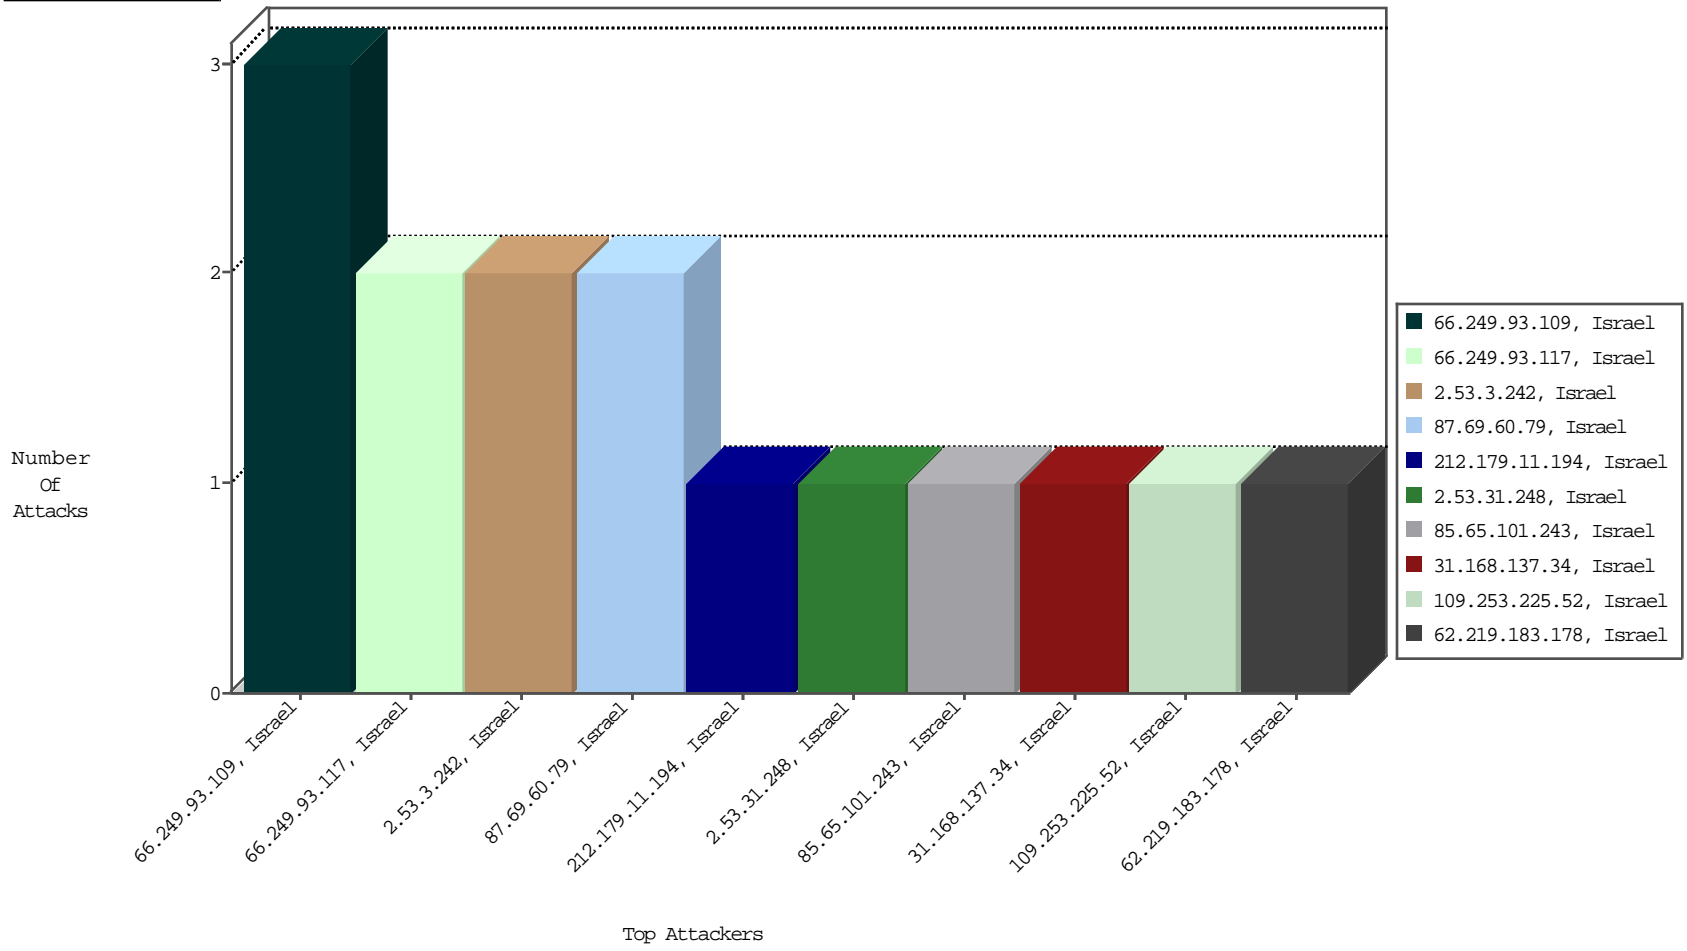

Focused IP Under Attack Daily Report

Top Targets

Top Attackers

Top Attackers In DDoS-Defence

Attacker Address	Attacker Geo	Target Address	Site	Signature	Device Action	DP_location.Location	Count
------------------	--------------	----------------	------	-----------	---------------	----------------------	-------

Top Attackers In IPS

Attacker Address	Attacker Geo	Target Address	Site	Signature	Device Action	Count
------------------	--------------	----------------	------	-----------	---------------	-------

Top Attackers In IDS

Attacker Address	Attacker Geo	Target Address	Site	Signature	Count
------------------	--------------	----------------	------	-----------	-------

Top Attackers In FW

Attacker Address	Attacker Geo	Target Address	Site Name	Signature	Device Action	Count	
209.135.211.161	United States	147.237.0.121		Geo-location enforcement	Geo-location inbound enforcement	drop	28
192.115.177.203	Israel	147.237.0.121		SYN Attack	SYN -> SYN-ACK -> RST	reject	16
46.116.108.50	Israel	147.237.0.121		Bad TCP sequence	SYN+ACK retransmit with different window scale	monitor	13
46.116.108.50	Israel	147.237.0.121		SYN Attack	SYN -> SYN-ACK -> Timeout	alert	13
46.116.108.50	Israel	147.237.0.121		SYN Attack	SYN -> SYN-ACK -> Timeout	reject	13
5.102.195.74	Israel	147.237.0.121		Bad TCP sequence	Invalid ACK number	monitor	2
37.46.41.77	Israel	147.237.0.121		Bad TCP sequence	Invalid ACK number	monitor	1