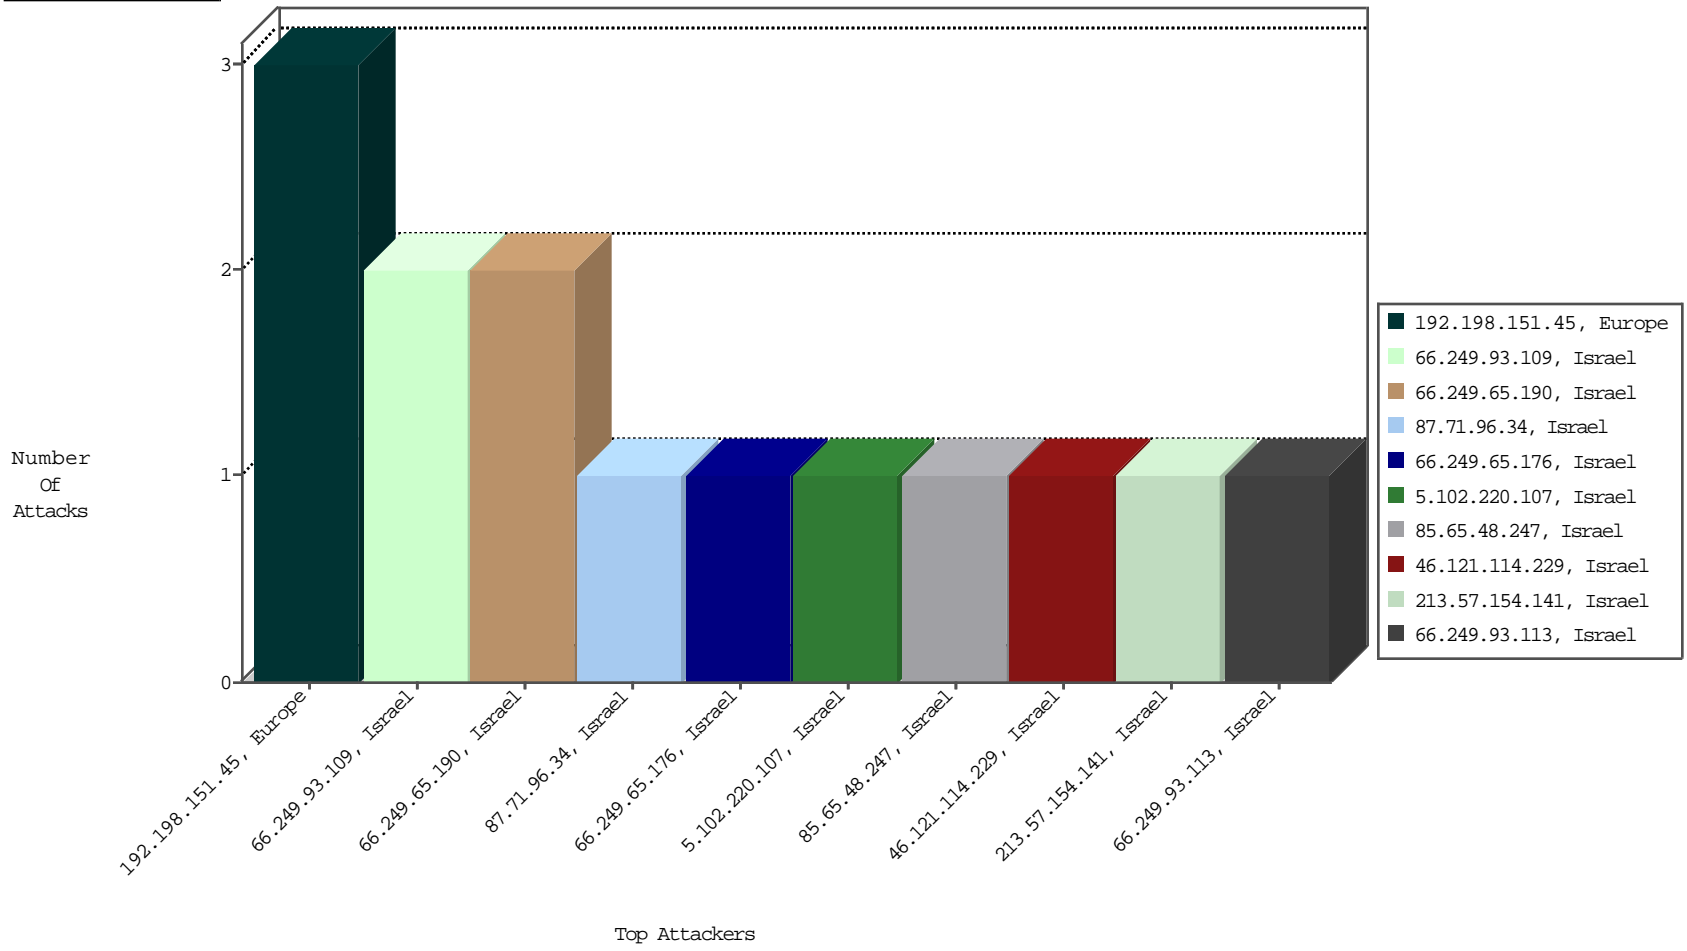

Focused IP Under Attack Daily Report

Top Targets

Top Attackers

Top Attackers In DDoS-Defence

Attacker Address	Attacker Geo	Target Address	Site	Signature	Device Action	DP_location.Location	Count
------------------	--------------	----------------	------	-----------	---------------	----------------------	-------

Top Attackers In IPS

Attacker Address	Attacker Geo	Target Address	Site	Signature	Device Action	Count
------------------	--------------	----------------	------	-----------	---------------	-------

Top Attackers In IDS

Attacker Address	Attacker Geo	Target Address	Site	Signature	Count
192.198.151.45	Europe	147.237.0.121		ET SCAN NMAP -sA (2)	2

Top Attackers In FW

Attacker Address	Attacker Geo	Target Address	Site Name	Signature	Device Action	Count
98.116.198.142	United States	147.237.0.121	Geo-location enforcement	Geo-location inbound enforcement	drop	117