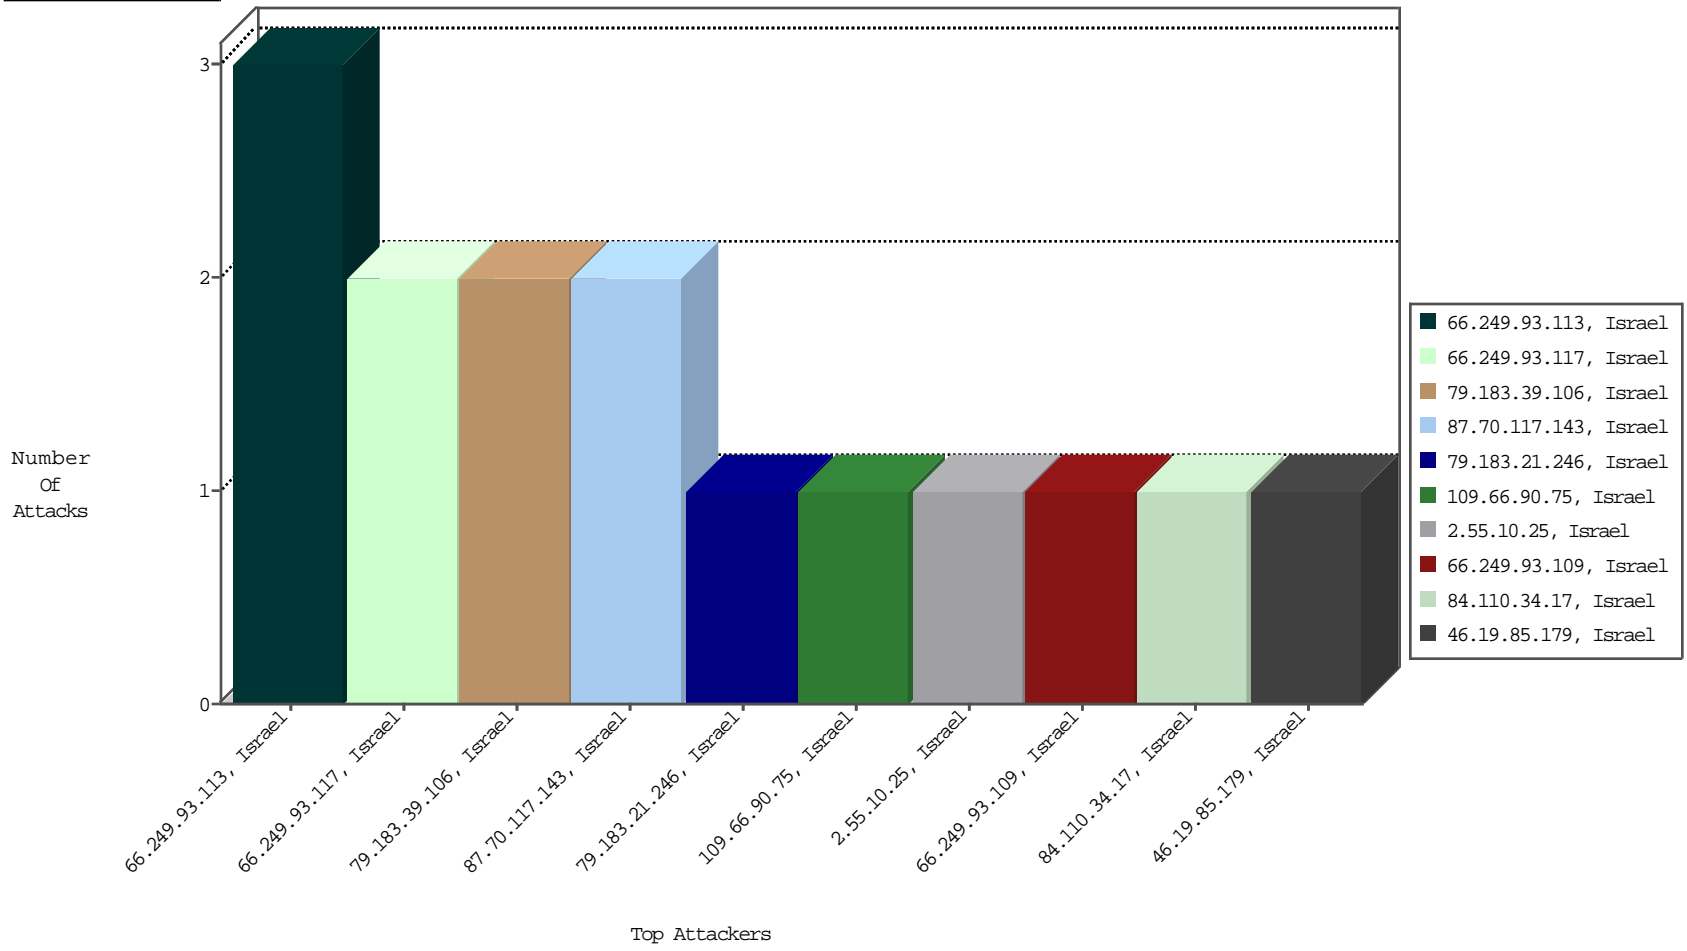

Focused IP Under Attack Daily Report

Top Targets

Top Attackers

Top Attackers In DDoS-Defence

Attacker Address	Attacker Geo	Target Address	Site	Signature	Device Action	DP_location.Location	Count
------------------	--------------	----------------	------	-----------	---------------	----------------------	-------

04-26-2016-01:06:01 to 04-26-2016-02:06:01

Top Attackers In IPS

Attacker Address	Attacker Geo	Target Address	Site	Signature	Device Action	Count
------------------	--------------	----------------	------	-----------	---------------	-------