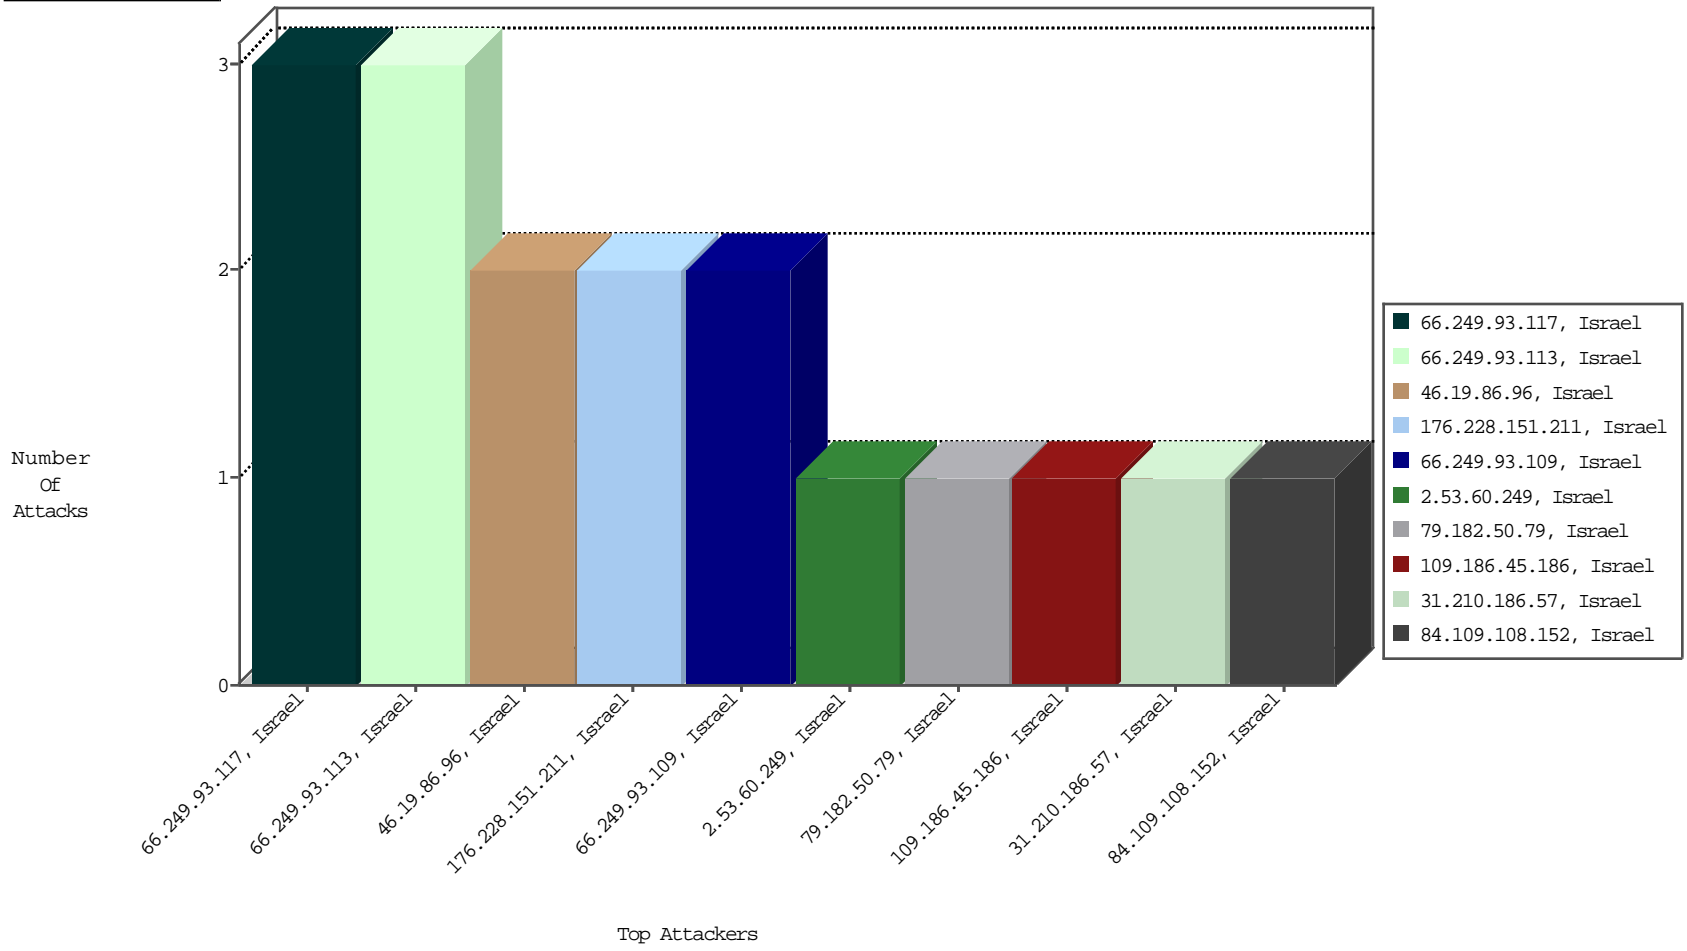

Focused IP Under Attack Daily Report

Top Targets

Top Attackers

Top Attackers In DDoS-Defence

Attacker Address	Attacker Geo	Target Address	Site	Signature	Device Action	DP_location.Location	Count
------------------	--------------	----------------	------	-----------	---------------	----------------------	-------

Top Attackers In IPS

Attacker Address	Attacker Geo	Target Address	Site	Signature	Device Action	Count
------------------	--------------	----------------	------	-----------	---------------	-------

Top Attackers In IDS