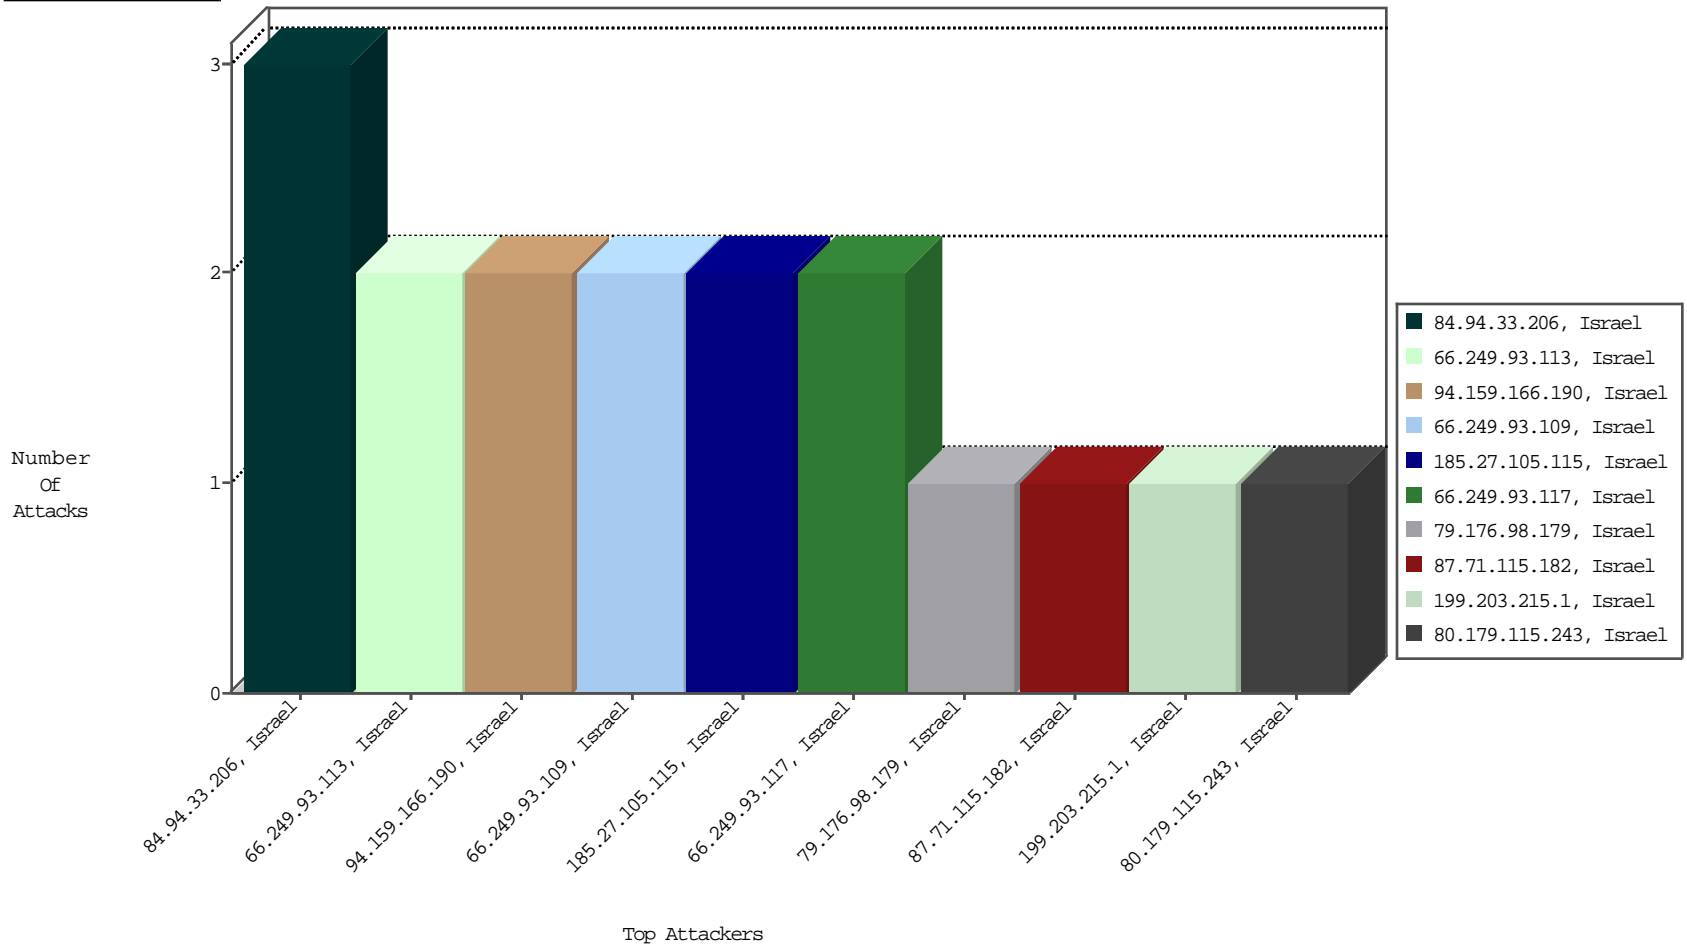

# Focused IP Under Attack Daily Report

Top Targets

Top Attackers

Top Attackers In DDoS-Defence

Attacker Address	Attacker Geo	Target Address	Site	Signature	Device Action	DP_location.Location	Count
------------------	--------------	----------------	------	-----------	---------------	----------------------	-------

Top Attackers In IPS

Attacker Address	Attacker Geo	Target Address	Site	Signature	Device Action	Count
------------------	--------------	----------------	------	-----------	---------------	-------

Top Attackers In IDS