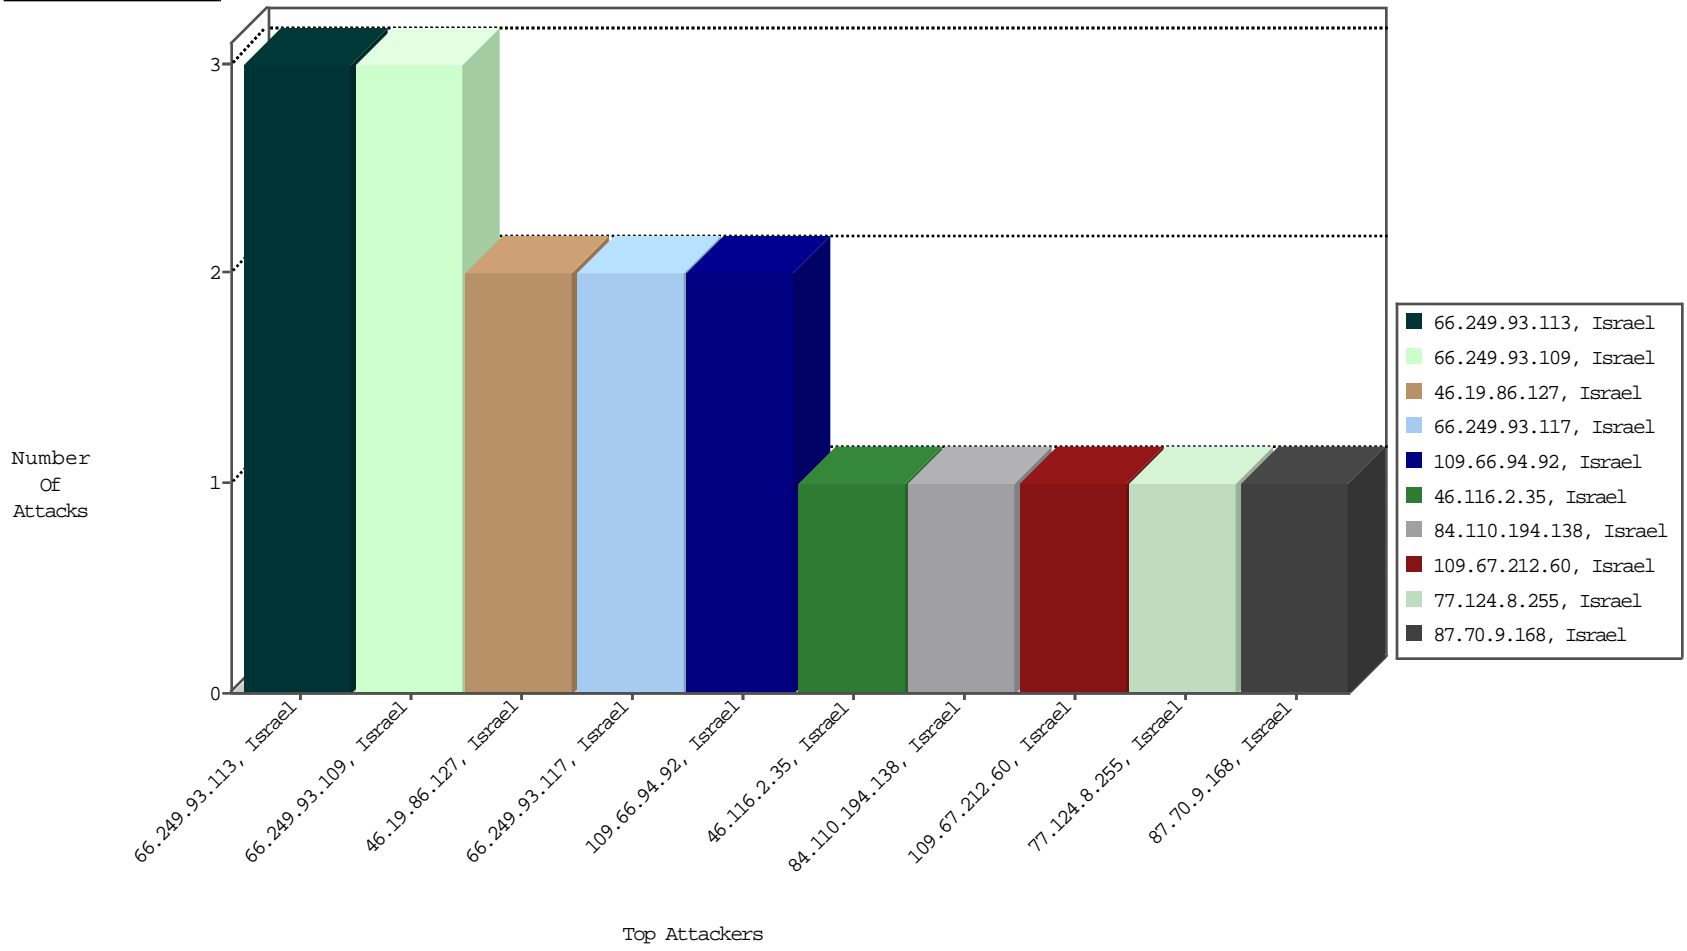

# Focused IP Under Attack Daily Report

Top Targets

Top Attackers

Top Attackers In DDoS-Defence

Attacker Address	Attacker Geo	Target Address	Site	Signature	Device Action	DP_location.Location	Count
------------------	--------------	----------------	------	-----------	---------------	----------------------	-------

Top Attackers In IPS

Attacker Address	Attacker Geo	Target Address	Site	Signature	Device Action	Count
------------------	--------------	----------------	------	-----------	---------------	-------

Top Attackers In IDS

Attacker Address	Attacker Geo	Target Address	Site	Signature	Count
185.130.5.99	Lithuania	147.237.0.121		ET SCAN Potential SSH Scan	1