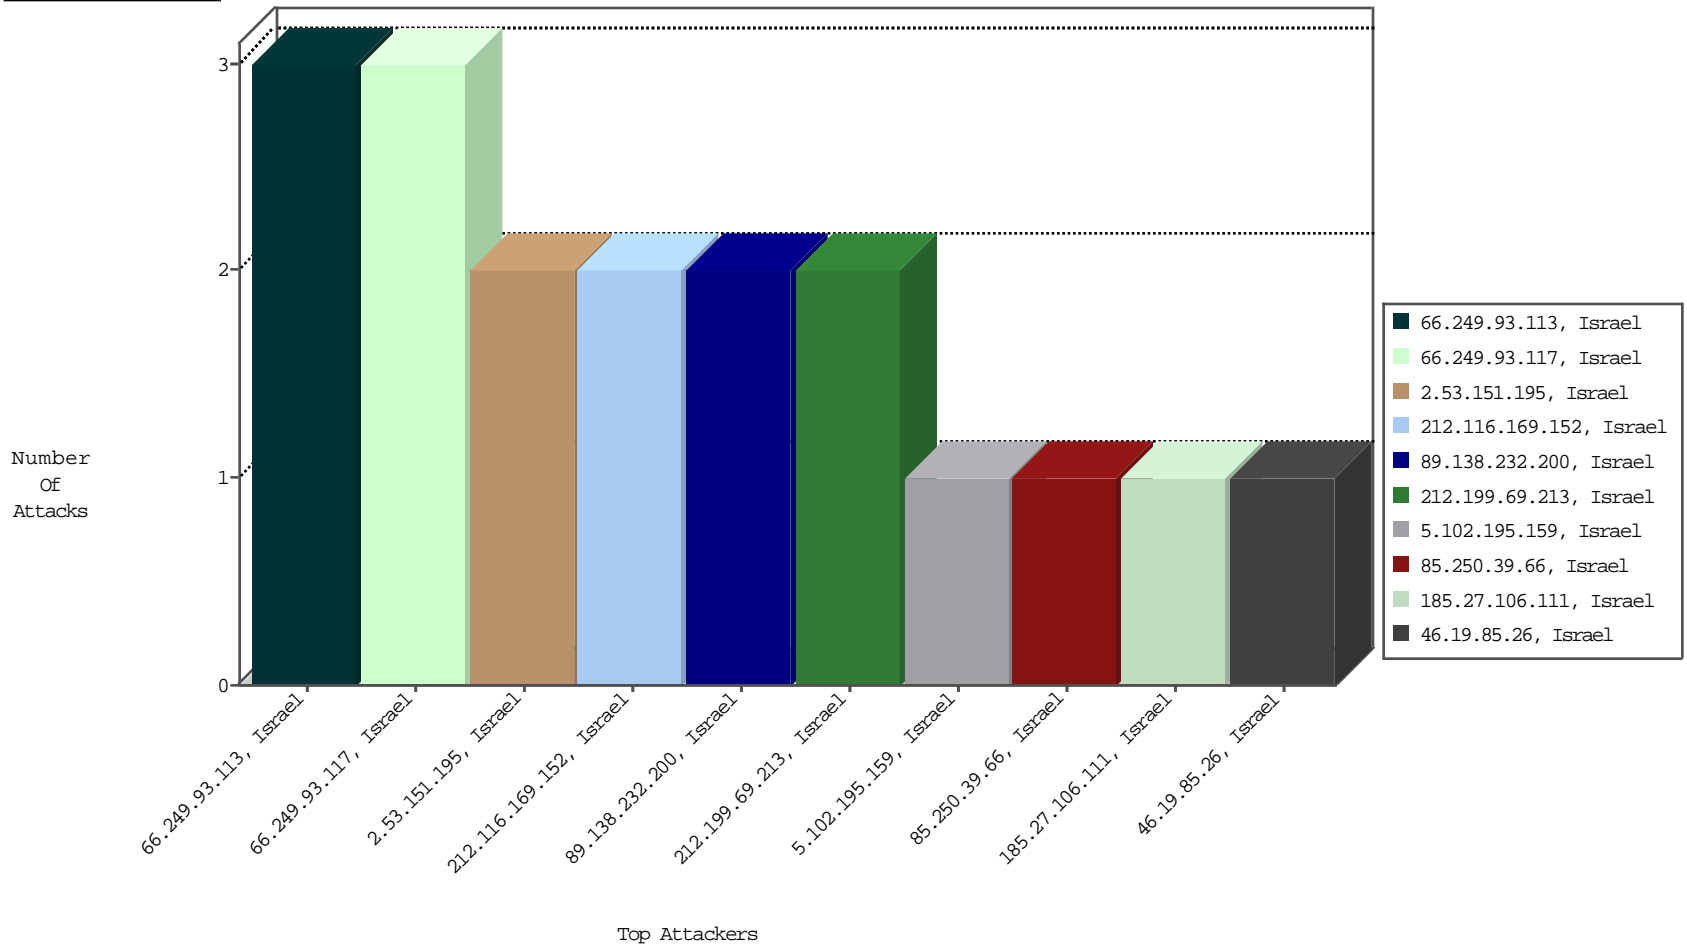

Focused IP Under Attack Daily Report

Top Targets

Top Attackers

Top Attackers In DDoS-Defence

Attacker Address	Attacker Geo	Target Address	Site	Signature	Device Action	DP_location.Location	Count
------------------	--------------	----------------	------	-----------	---------------	----------------------	-------

Top Attackers In IPS

Attacker Address	Attacker Geo	Target Address	Site	Signature	Device Action	Count
------------------	--------------	----------------	------	-----------	---------------	-------

Top Attackers In IDS