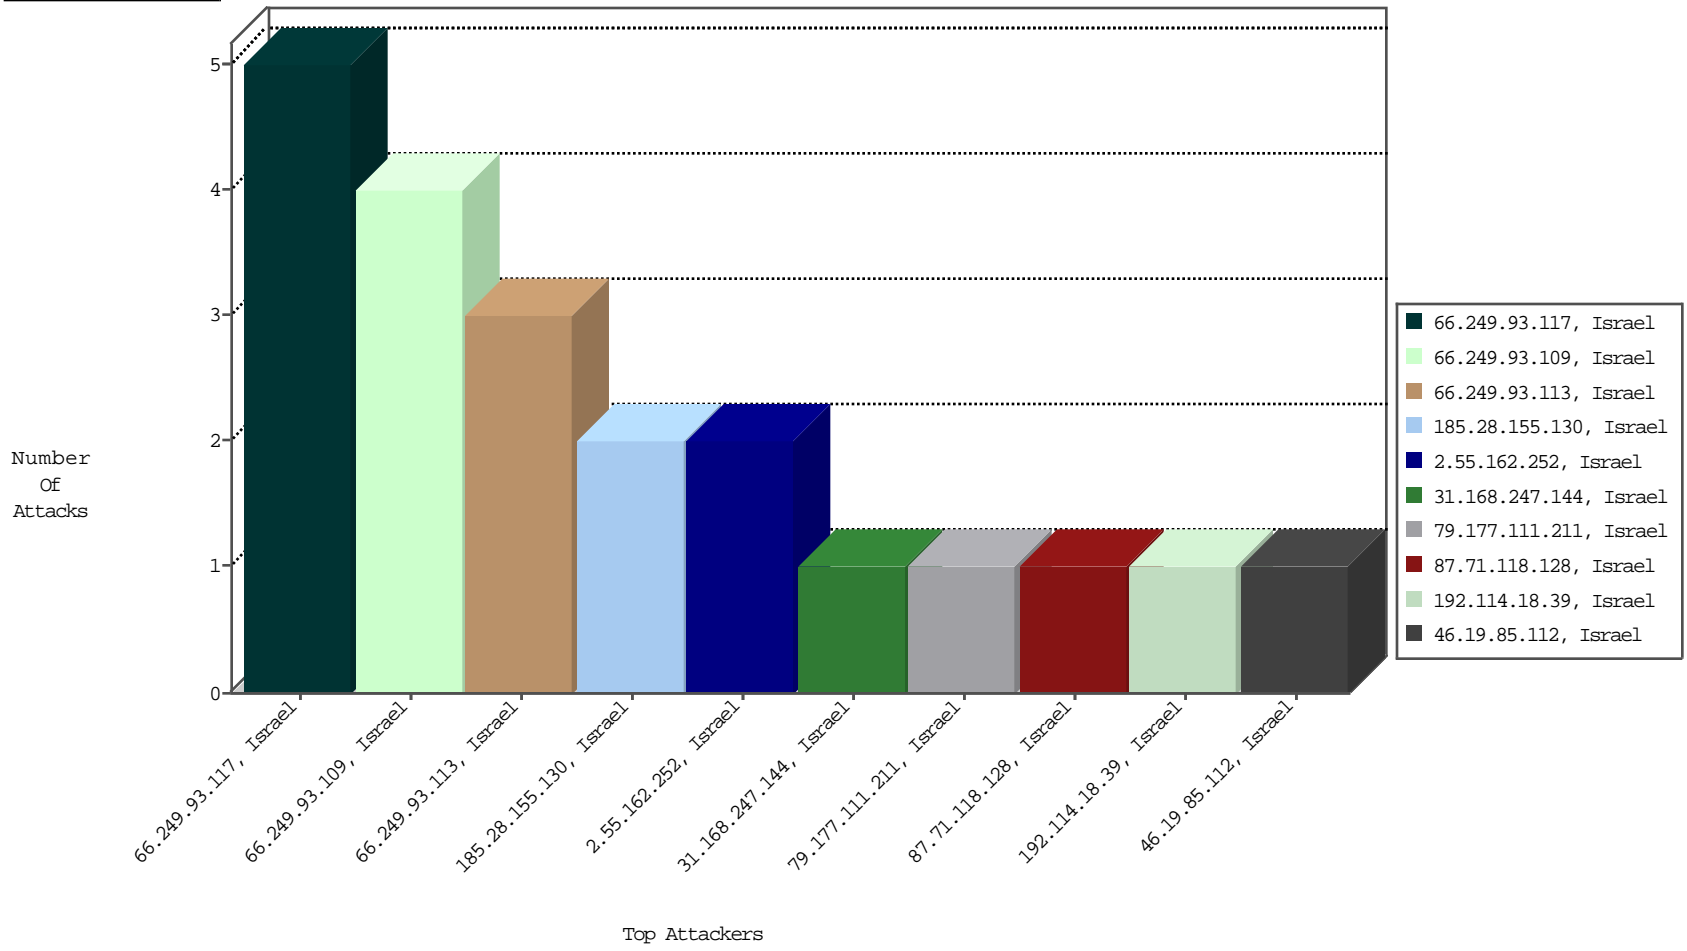

Focused IP Under Attack Daily Report

Top Targets

Top Attackers

Top Attackers In DDoS-Defence

Attacker Address	Attacker Geo	Target Address	Site	Signature	Device Action	DP_location.Location	Count
------------------	--------------	----------------	------	-----------	---------------	----------------------	-------

04-25-2016-15:06:00 to 04-25-2016-16:06:00

Top Attackers In IPS

Attacker Address	Attacker Geo	Target Address	Site	Signature	Device Action	Count
------------------	--------------	----------------	------	-----------	---------------	-------