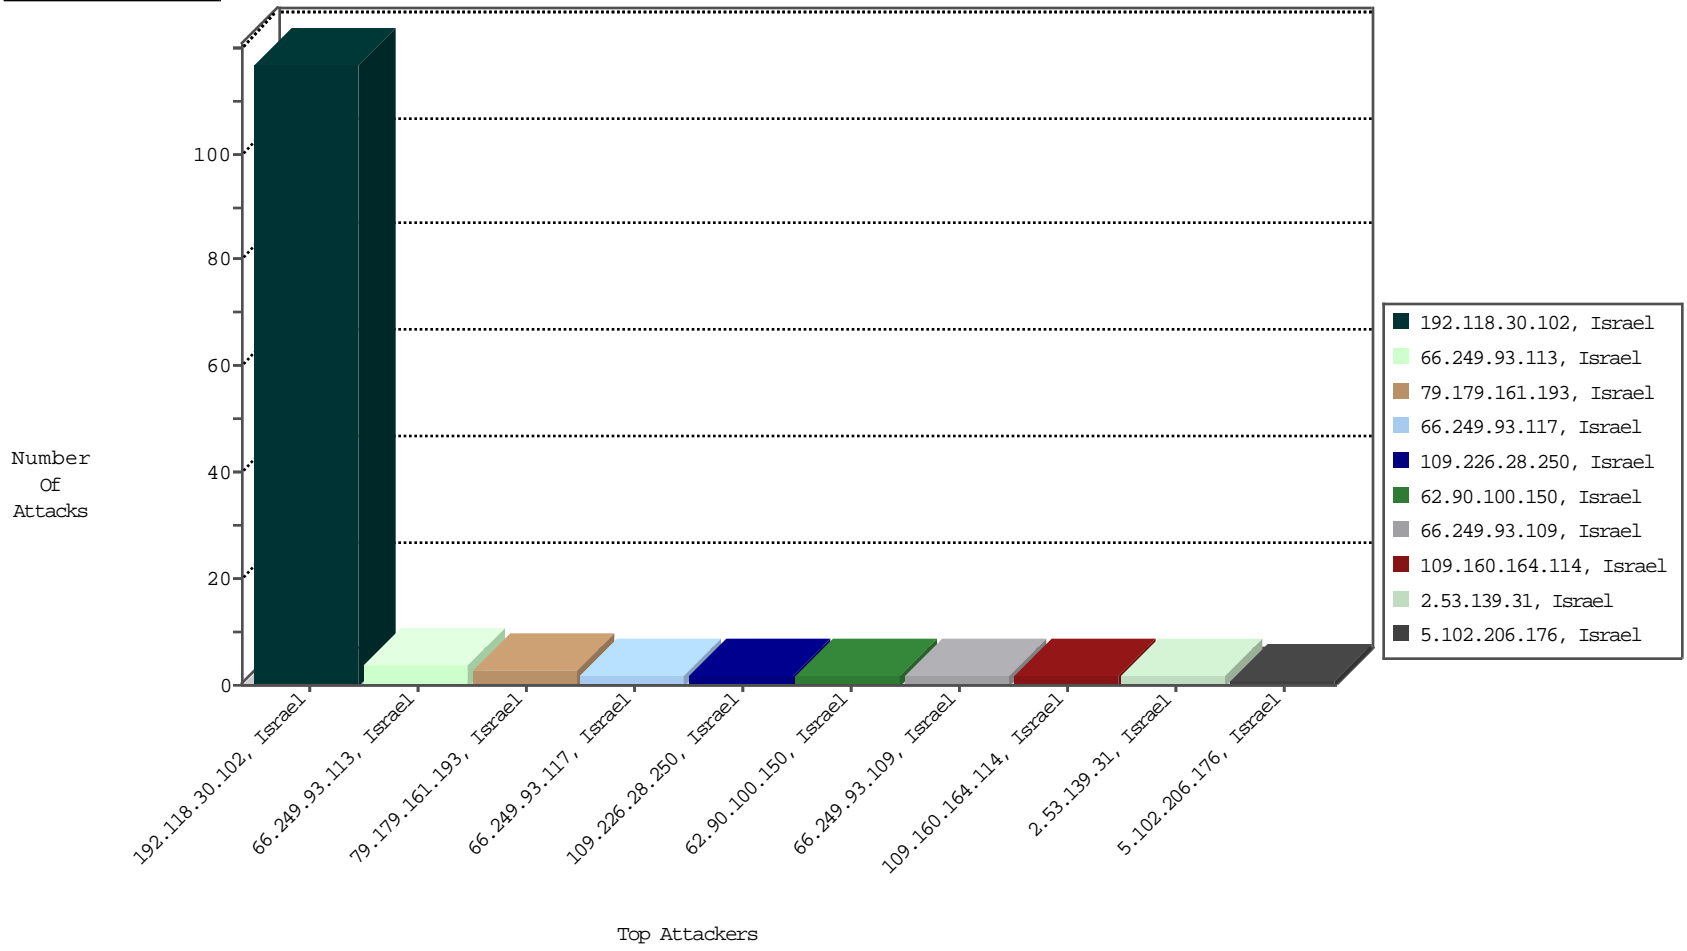

Focused IP Under Attack Daily Report

Top Targets

Top Attackers

Top Attackers In DDoS-Defence

Attacker Address	Attacker Geo	Target Address	Site	Signature	Device Action	DP_location.Location	Count
192.118.30.102	Israel	147.237.0.121		Anomaly-TLS-renegotiation-Cli	dest-reset	BEL-Israel	115

Top Attackers In IPS

Attacker Address	Attacker Geo	Target Address	Site	Signature	Device Action	Count
------------------	--------------	----------------	------	-----------	---------------	-------

Top Attackers In IDS