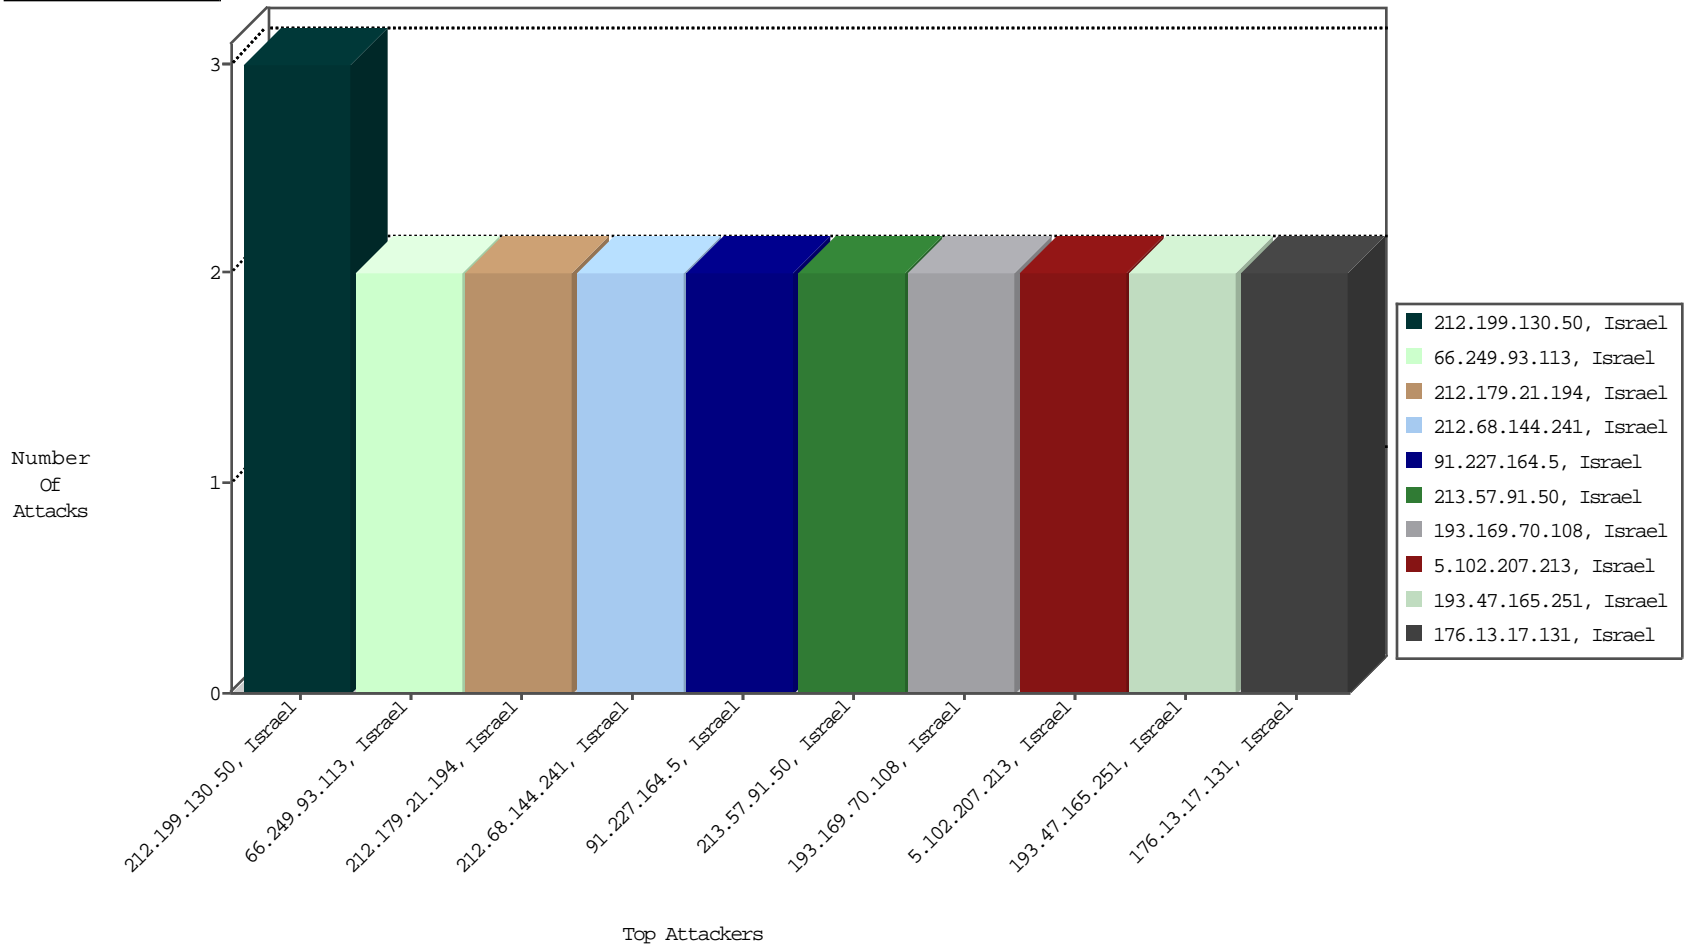

Focused IP Under Attack Daily Report

Top Targets

Top Attackers

Top Attackers In DDoS-Defence

Attacker Address	Attacker Geo	Target Address	Site	Signature	Device Action	DP_location.Location	Count
------------------	--------------	----------------	------	-----------	---------------	----------------------	-------

Top Attackers In IPS

Attacker Address	Attacker Geo	Target Address	Site	Signature	Device Action	Count
------------------	--------------	----------------	------	-----------	---------------	-------

Top Attackers In IDS