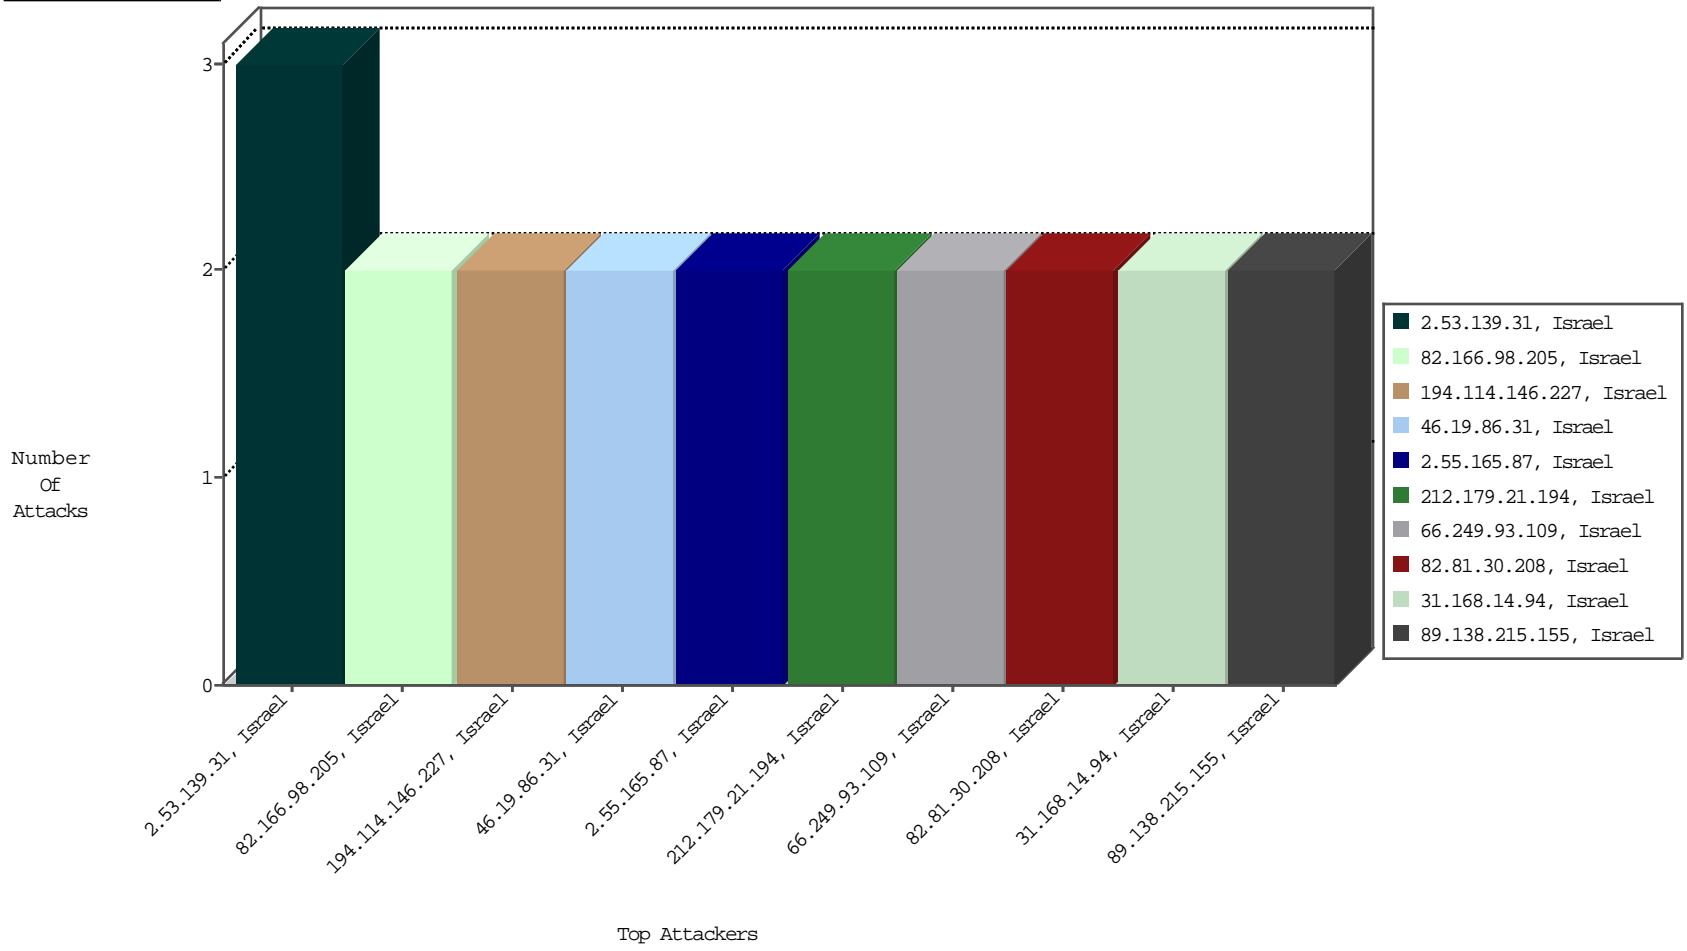

Focused IP Under Attack Daily Report

Top Targets

Top Attackers

Top Attackers In DDoS-Defence

Attacker Address	Attacker Geo	Target Address	Site	Signature	Device Action	DP_location.Location	Count
------------------	--------------	----------------	------	-----------	---------------	----------------------	-------

Top Attackers In IPS

Attacker Address	Attacker Geo	Target Address	Site	Signature	Device Action	Count
------------------	--------------	----------------	------	-----------	---------------	-------

Top Attackers In IDS