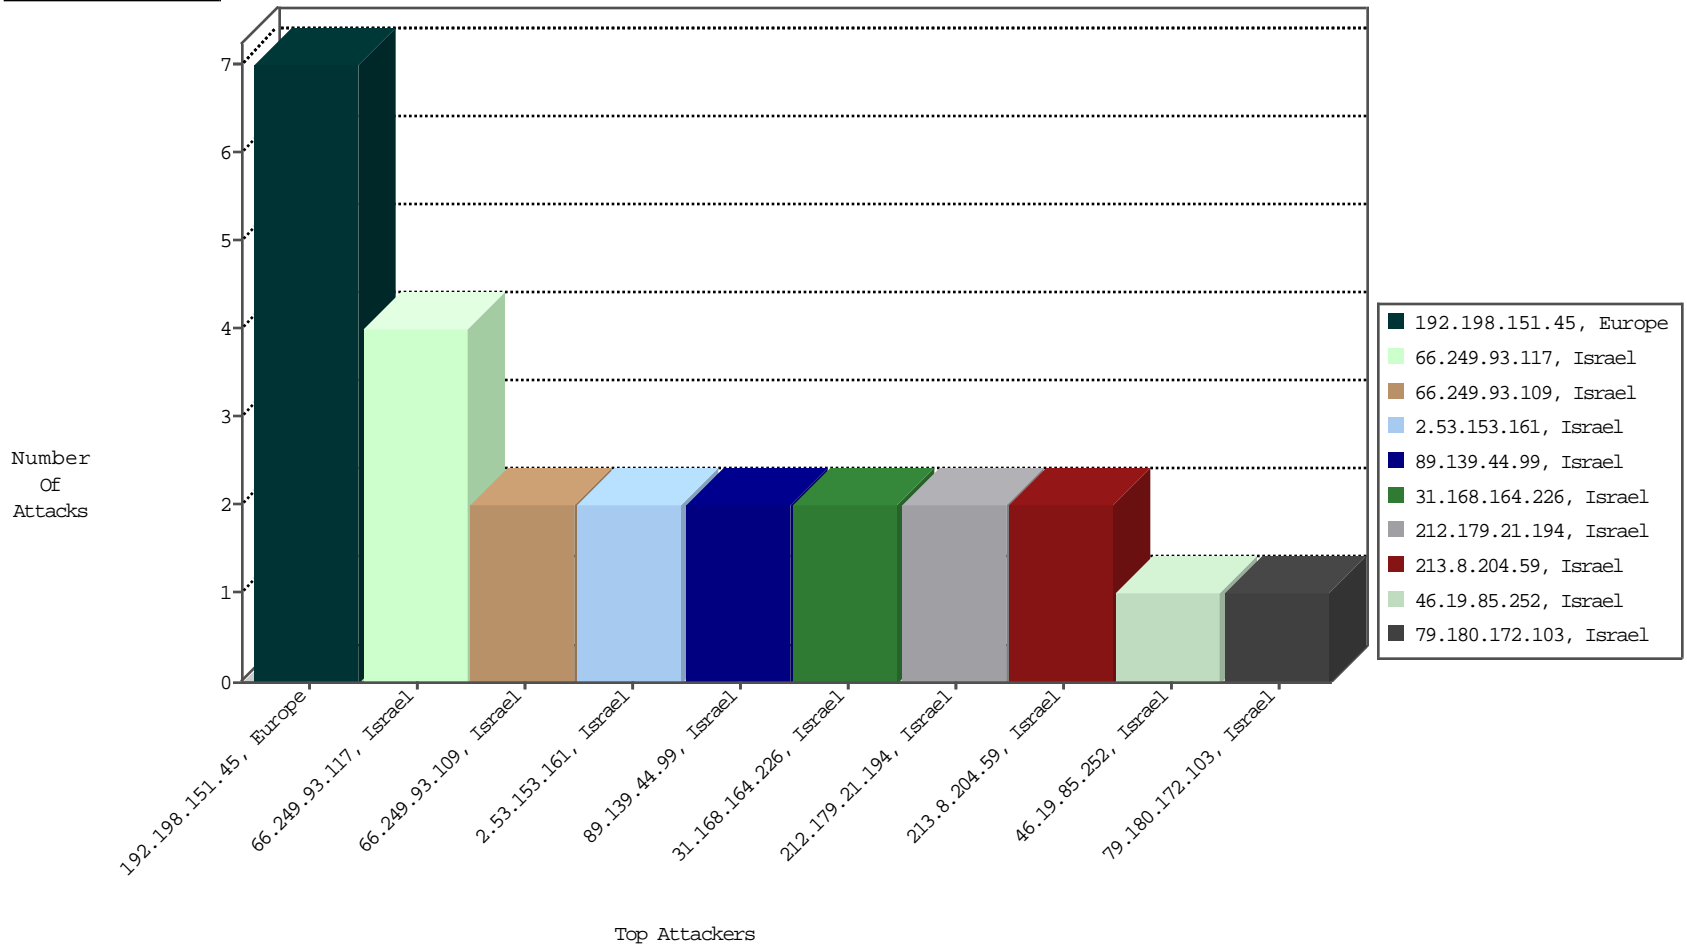

Focused IP Under Attack Daily Report

Top Targets

Top Attackers

Top Attackers In DDoS-Defence

Attacker Address	Attacker Geo	Target Address	Site	Signature	Device Action	DP_location.Location	Count
------------------	--------------	----------------	------	-----------	---------------	----------------------	-------

Top Attackers In IPS

Attacker Address	Attacker Geo	Target Address	Site	Signature	Device Action	Count
------------------	--------------	----------------	------	-----------	---------------	-------

Top Attackers In IDS