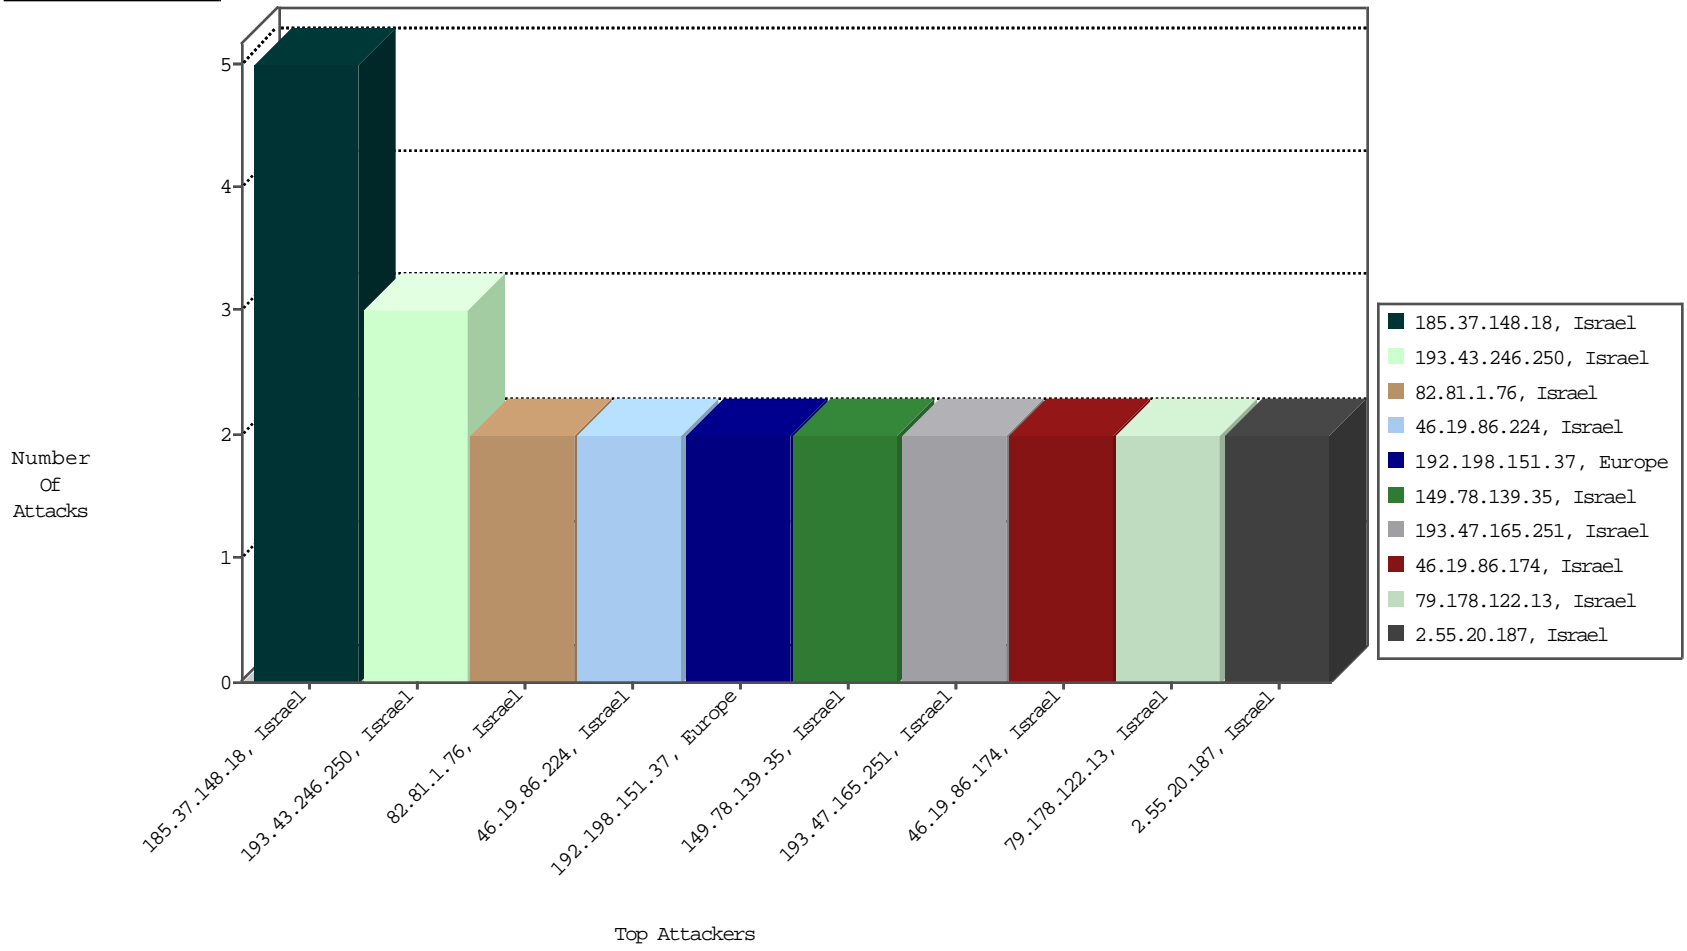

Focused IP Under Attack Daily Report

Top Targets

Top Attackers

Top Attackers In DDoS-Defence

Attacker Address	Attacker Geo	Target Address	Site	Signature	Device Action	DP_location.Location	Count
------------------	--------------	----------------	------	-----------	---------------	----------------------	-------

Top Attackers In IPS

Attacker Address	Attacker Geo	Target Address	Site	Signature	Device Action	Count
------------------	--------------	----------------	------	-----------	---------------	-------

Top Attackers In IDS