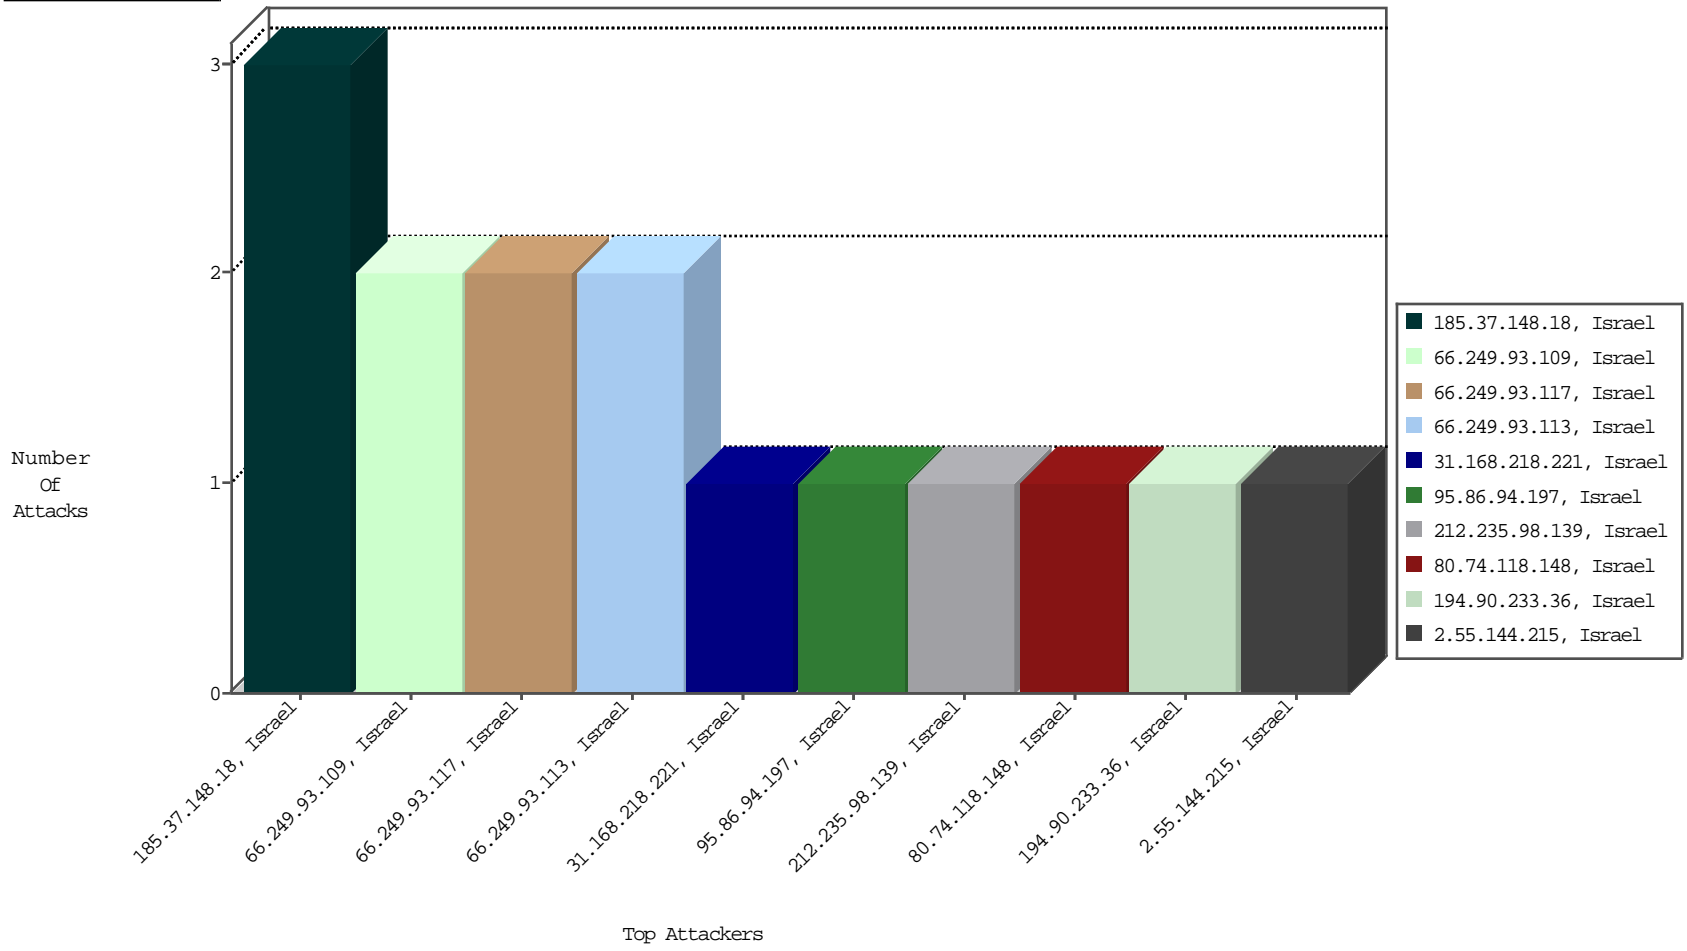

Focused IP Under Attack Daily Report

Top Targets

Top Attackers

Top Attackers In DDoS-Defence

Attacker Address	Attacker Geo	Target Address	Site	Signature	Device Action	DP_location.Location	Count
------------------	--------------	----------------	------	-----------	---------------	----------------------	-------

Top Attackers In IPS

Attacker Address	Attacker Geo	Target Address	Site	Signature	Device Action	Count
------------------	--------------	----------------	------	-----------	---------------	-------

Top Attackers In IDS

Attacker Address	Attacker Geo	Target Address	Site	Signature	Count
185.37.148.18	Israel	147.237.0.121		ET SCAN NMAP -sA (2)	2

Top Attackers In FW

Attacker Address	Attacker Geo	Target Address	Site	Name	Signature	Device Action	Count
149.88.229.176	Israel	147.237.0.121		Geo-location enforcement	Geo-location inbound enforcement	drop	288
98.116.198.142	United States	147.237.0.121		Geo-location enforcement	Geo-location inbound enforcement	drop	33
149.202.48.207	France	147.237.0.121		Geo-location enforcement	Geo-location inbound enforcement	drop	18
2.53.14.0	Israel	147.237.0.121		Bad TCP sequence	Invalid ACK number	monitor	1
184.105.247.210	United States	147.237.0.121		Geo-location enforcement	Geo-location inbound enforcement	drop	1
212.235.13.11	Israel	147.237.0.121		Bad TCP sequence	Invalid ACK number	alert	1
212.235.13.11	Israel	147.237.0.121		Bad TCP sequence	Invalid ACK number	monitor	1