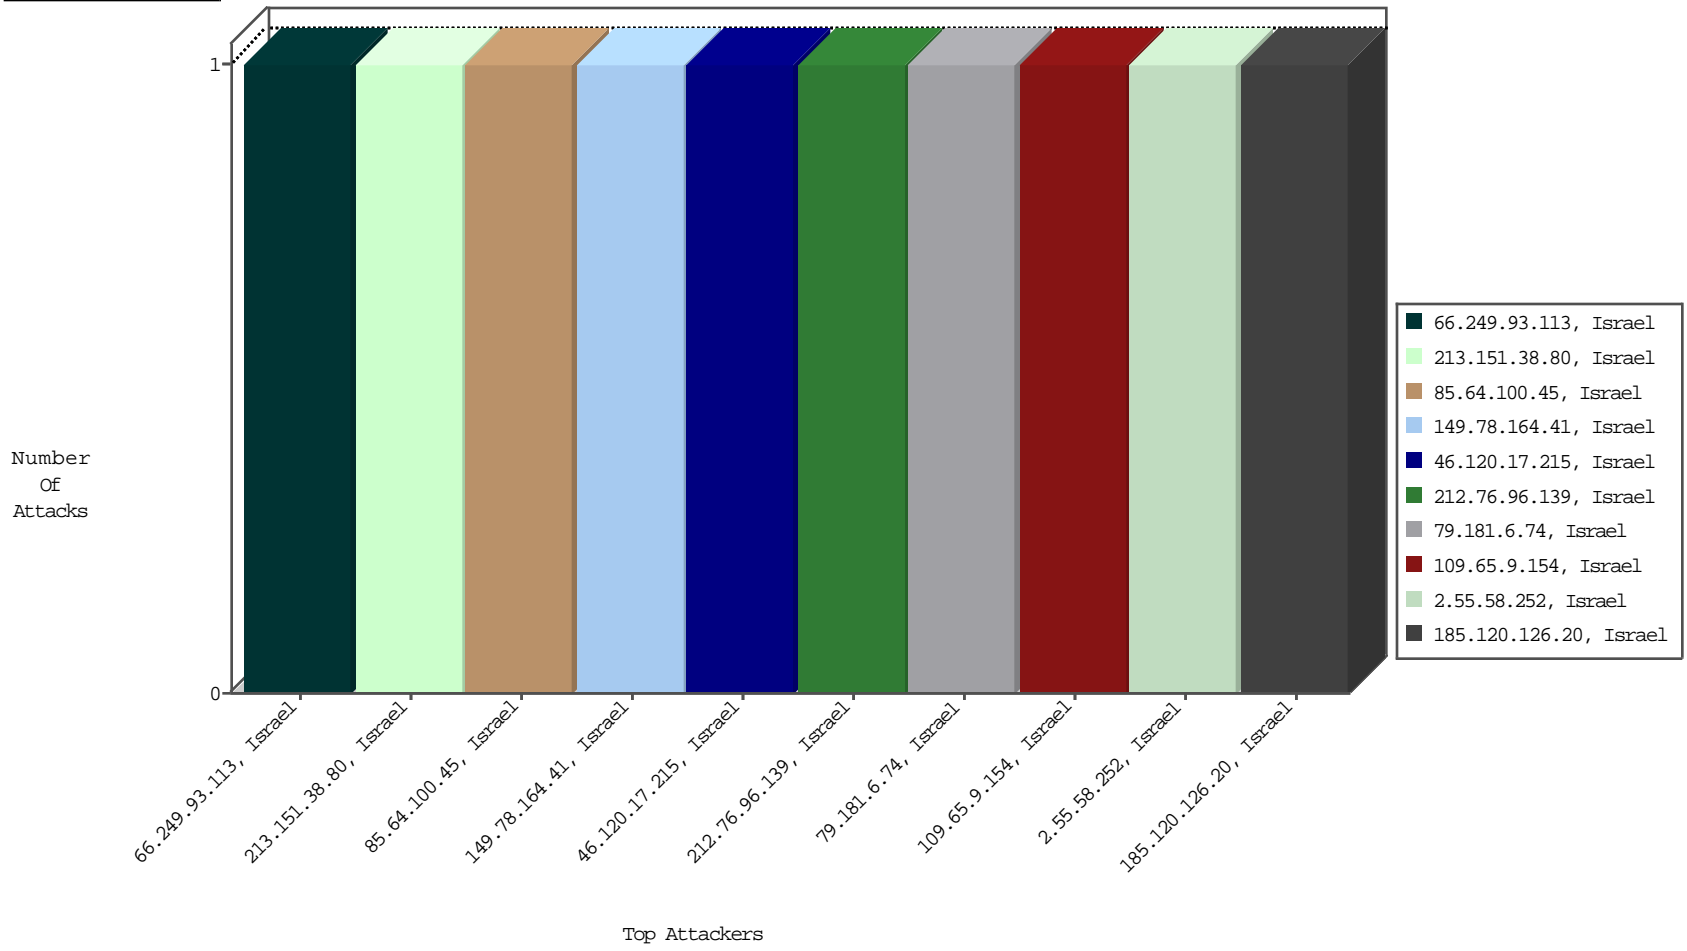

# Focused IP Under Attack Daily Report

Top Targets

Top Attackers

Top Attackers In DDoS-Defence

Attacker Address	Attacker Geo	Target Address	Site	Signature	Device Action	DP_location.Location	Count
------------------	--------------	----------------	------	-----------	---------------	----------------------	-------

Top Attackers In IPS

Attacker Address	Attacker Geo	Target Address	Site	Signature	Device Action	Count
------------------	--------------	----------------	------	-----------	---------------	-------

Top Attackers In IDS