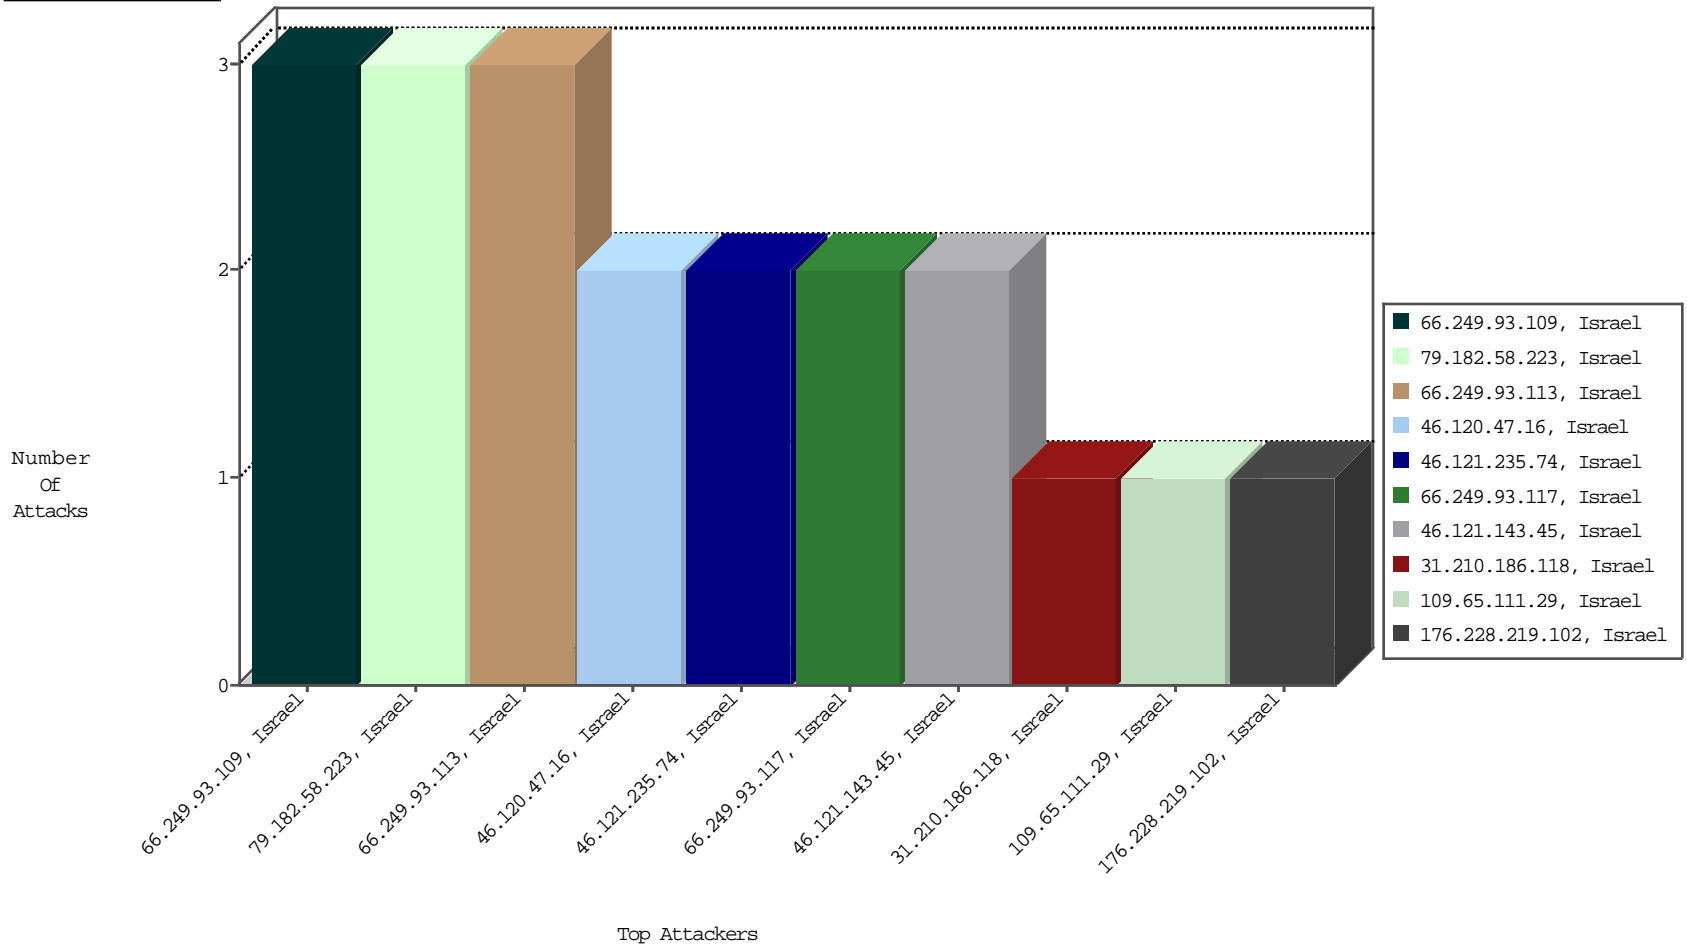

Focused IP Under Attack Daily Report

Top Targets

Top Attackers

Top Attackers In DDoS-Defence

Attacker Address	Attacker Geo	Target Address	Site	Signature	Device Action	DP_location.Location	Count
------------------	--------------	----------------	------	-----------	---------------	----------------------	-------

Top Attackers In IPS

Attacker Address	Attacker Geo	Target Address	Site	Signature	Device Action	Count
------------------	--------------	----------------	------	-----------	---------------	-------

Top Attackers In IDS

Attacker Address	Attacker Geo	Target Address	Site	Signature	Count
------------------	--------------	----------------	------	-----------	-------

Top Attackers In FW

Attacker Address	Attacker Geo	Target Address	Site	Name	Signature	Device Action	Count
46.235.136.134	Italy	147.237.0.121		Geo-location enforcement	Geo-location inbound enforcement	drop	28
31.210.186.118	Israel	147.237.0.121		Bad TCP sequence	Invalid ACK number	monitor	5
157.55.39.191	United States	147.237.0.121		Geo-location enforcement	Geo-location inbound enforcement	drop	5
2.53.159.85	Israel	147.237.0.121		SYN Attack	SYN -> SYN-ACK -> Timeout	reject	4
169.229.3.91	United States	147.237.0.121		Geo-location enforcement	Geo-location inbound enforcement	drop	1
5.29.20.21	Israel	147.237.0.121		Bad TCP sequence	Invalid ACK number	alert	1
141.212.122.139	United States	147.237.0.121		Geo-location enforcement	Geo-location inbound enforcement	drop	1
213.57.108.226	Israel	147.237.0.121		Bad TCP sequence	Invalid ACK number	alert	1
5.29.20.21	Israel	147.237.0.121		Bad TCP sequence	Invalid ACK number	monitor	1
141.212.122.140	United States	147.237.0.121		Geo-location enforcement	Geo-location inbound enforcement	drop	1
213.57.108.226	Israel	147.237.0.121		Bad TCP sequence	Invalid ACK number	monitor	1