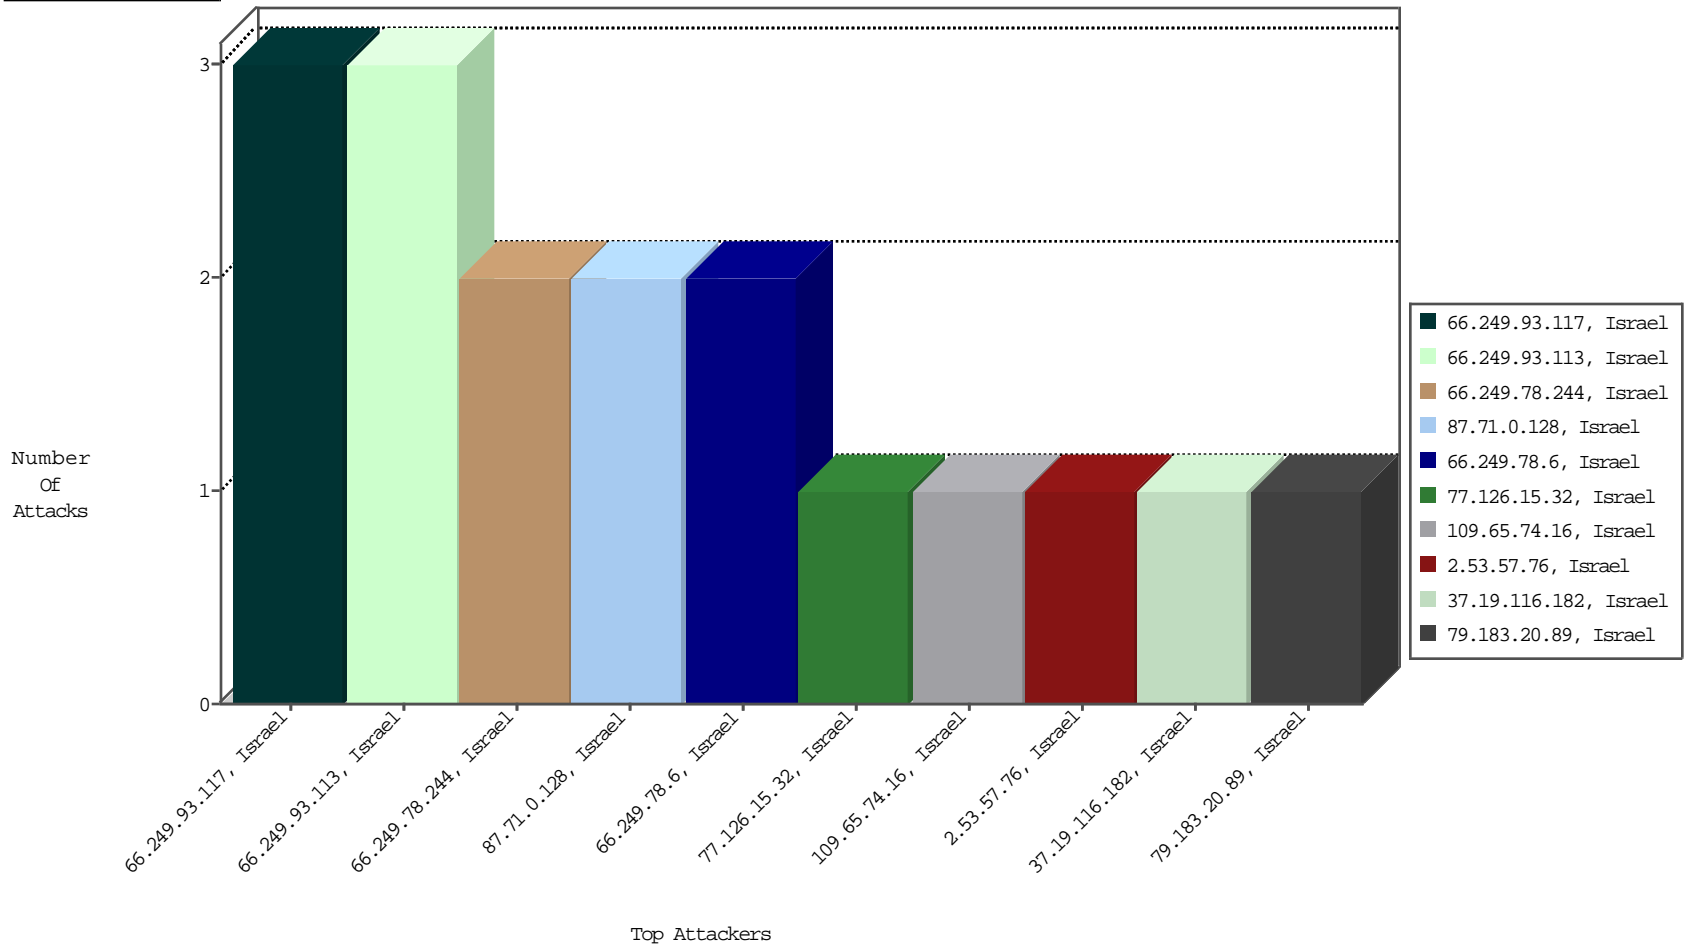

Focused IP Under Attack Daily Report

Top Targets

Top Attackers

Top Attackers In DDoS-Defence

Attacker Address	Attacker Geo	Target Address	Site	Signature	Device Action	DP_location.Location	Count
------------------	--------------	----------------	------	-----------	---------------	----------------------	-------

04-24-2016-22:06:03 to 04-24-2016-23:06:03

Top Attackers In IPS

Attacker Address	Attacker Geo	Target Address	Site	Signature	Device Action	Count
------------------	--------------	----------------	------	-----------	---------------	-------