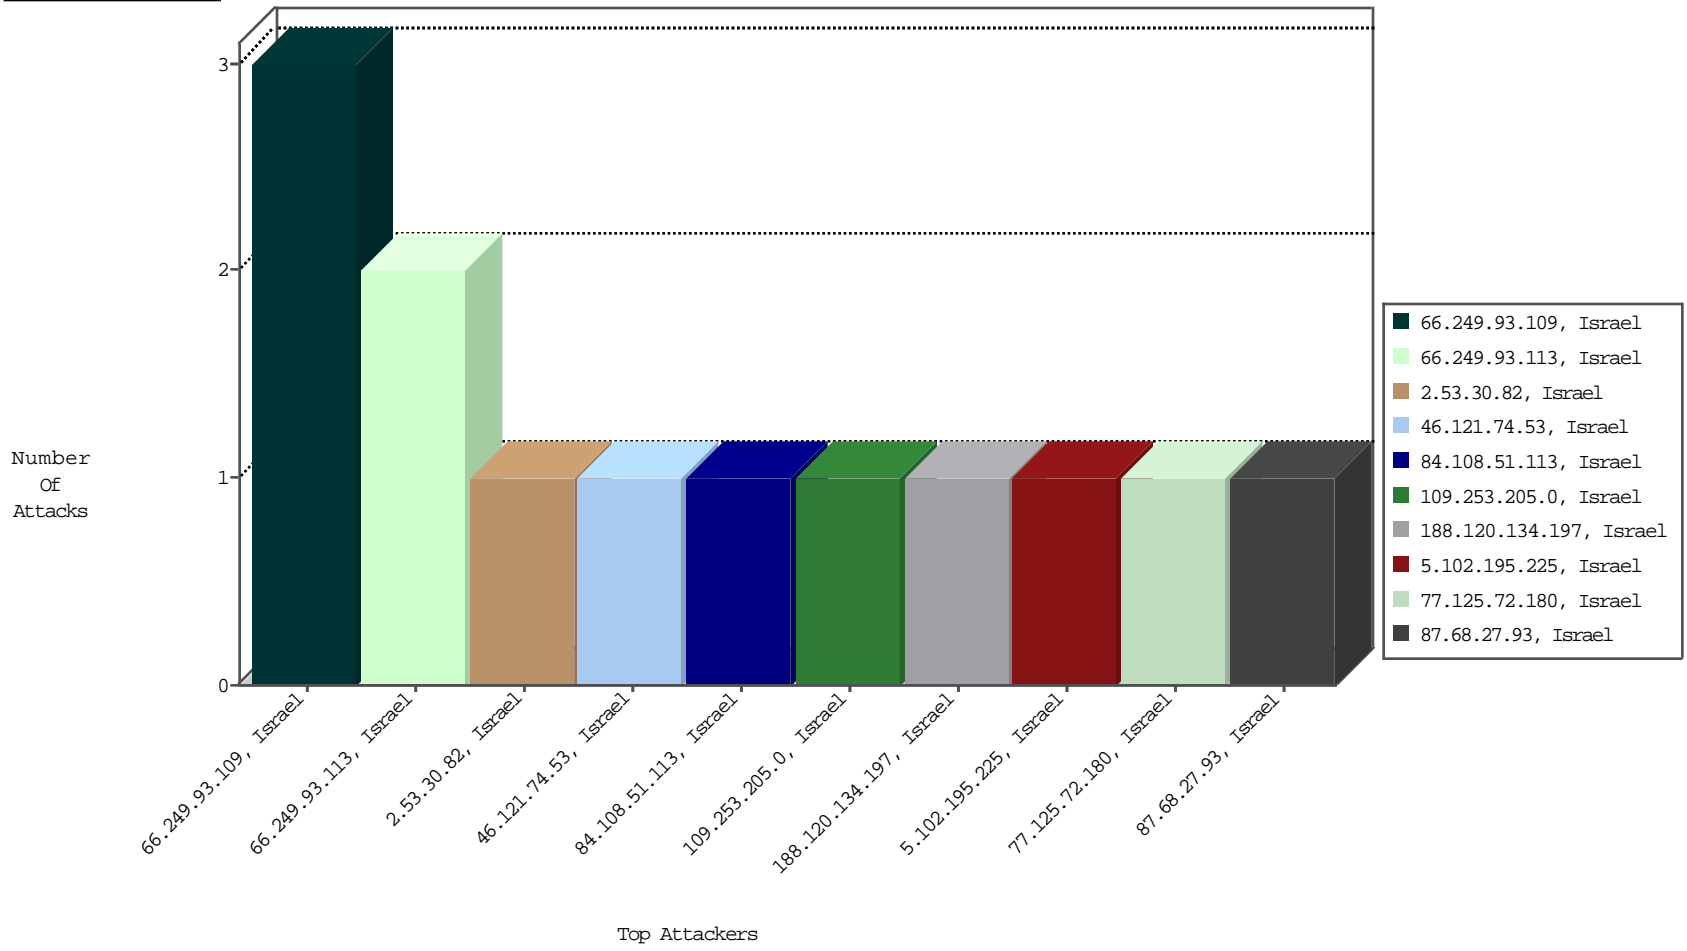

Focused IP Under Attack Daily Report

Top Targets

Top Attackers

Top Attackers In DDoS-Defence

Attacker Address	Attacker Geo	Target Address	Site	Signature	Device Action	DP_location.Location	Count
------------------	--------------	----------------	------	-----------	---------------	----------------------	-------

Top Attackers In IPS

Attacker Address	Attacker Geo	Target Address	Site	Signature	Device Action	Count
------------------	--------------	----------------	------	-----------	---------------	-------

Top Attackers In IDS