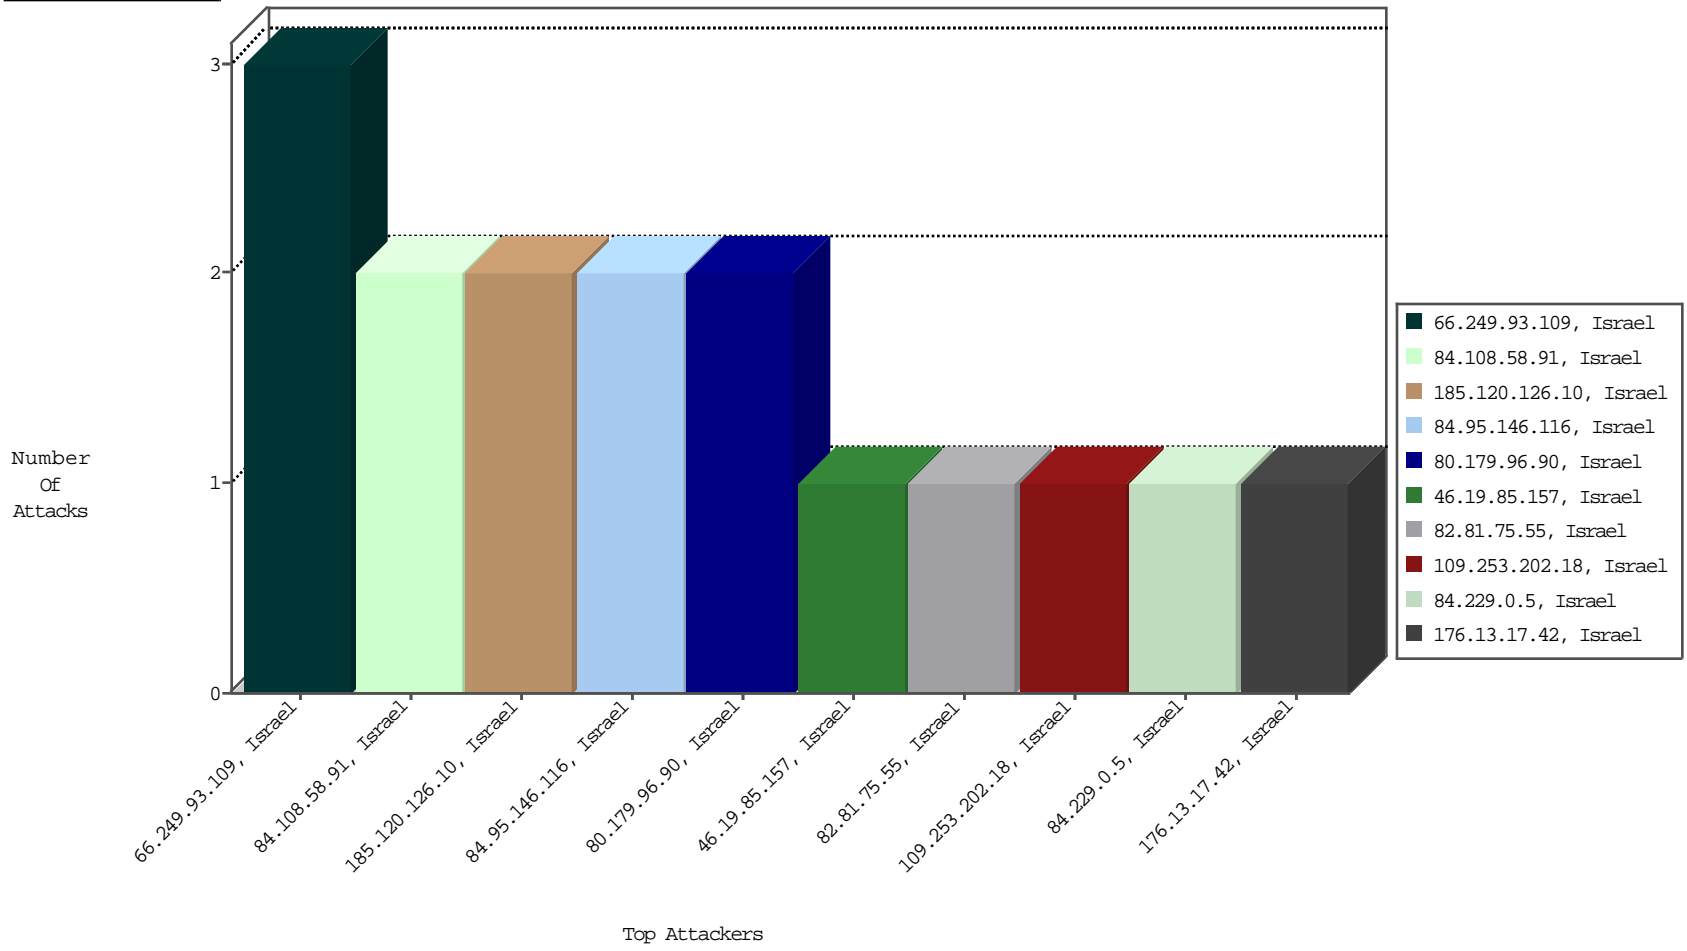

Focused IP Under Attack Daily Report

Top Targets

Top Attackers

Top Attackers In DDoS-Defence

Attacker Address	Attacker Geo	Target Address	Site	Signature	Device Action	DP_location.Location	Count
------------------	--------------	----------------	------	-----------	---------------	----------------------	-------

Top Attackers In IPS

Attacker Address	Attacker Geo	Target Address	Site	Signature	Device Action	Count
------------------	--------------	----------------	------	-----------	---------------	-------

Top Attackers In IDS