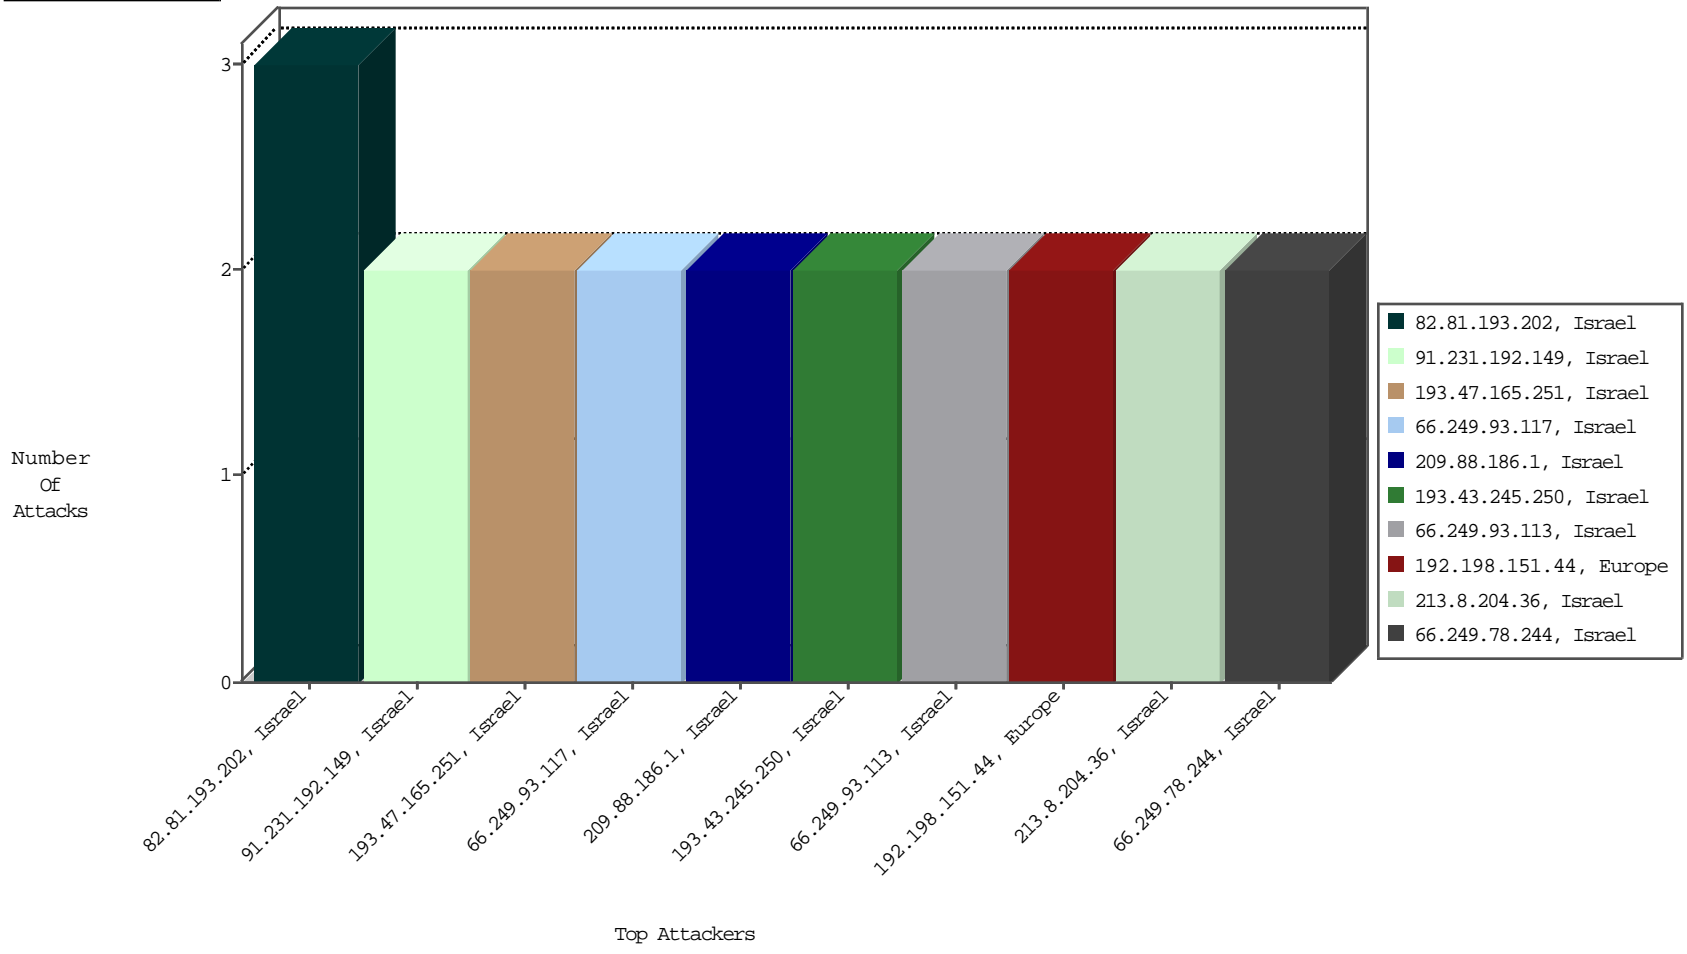

Focused IP Under Attack Daily Report

Top Targets

Top Attackers

Top Attackers In DDoS-Defence

Attacker Address	Attacker Geo	Target Address	Site	Signature	Device Action	DP_location.Location	Count
82.81.193.202	Israel	147.237.0.121		Block_Udp_All_Nets	drop	EEL-Isreal	2

Top Attackers In IPS

Attacker Address	Attacker Geo	Target Address	Site	Signature	Device Action	Count
------------------	--------------	----------------	------	-----------	---------------	-------

Top Attackers In IDS