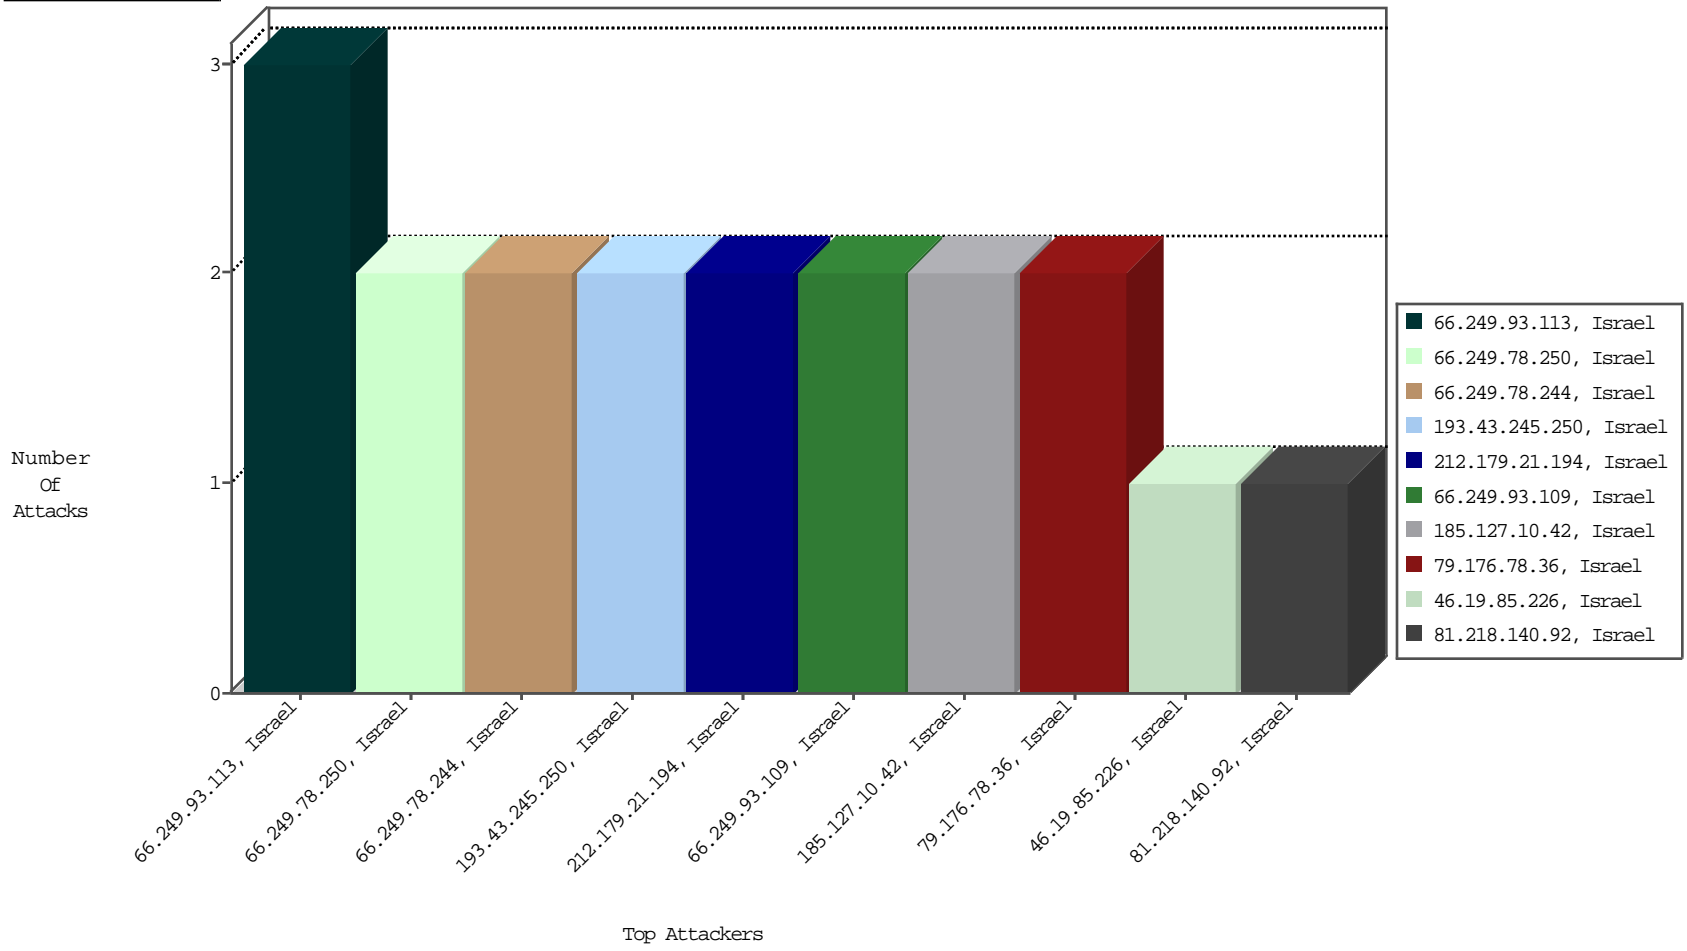

Focused IP Under Attack Daily Report

Top Targets

Top Attackers

Top Attackers In DDoS-Defence

Attacker Address	Attacker Geo	Target Address	Site	Signature	Device Action	DP_location.Location	Count
------------------	--------------	----------------	------	-----------	---------------	----------------------	-------

Top Attackers In IPS

Attacker Address	Attacker Geo	Target Address	Site	Signature	Device Action	Count
------------------	--------------	----------------	------	-----------	---------------	-------

Top Attackers In IDS