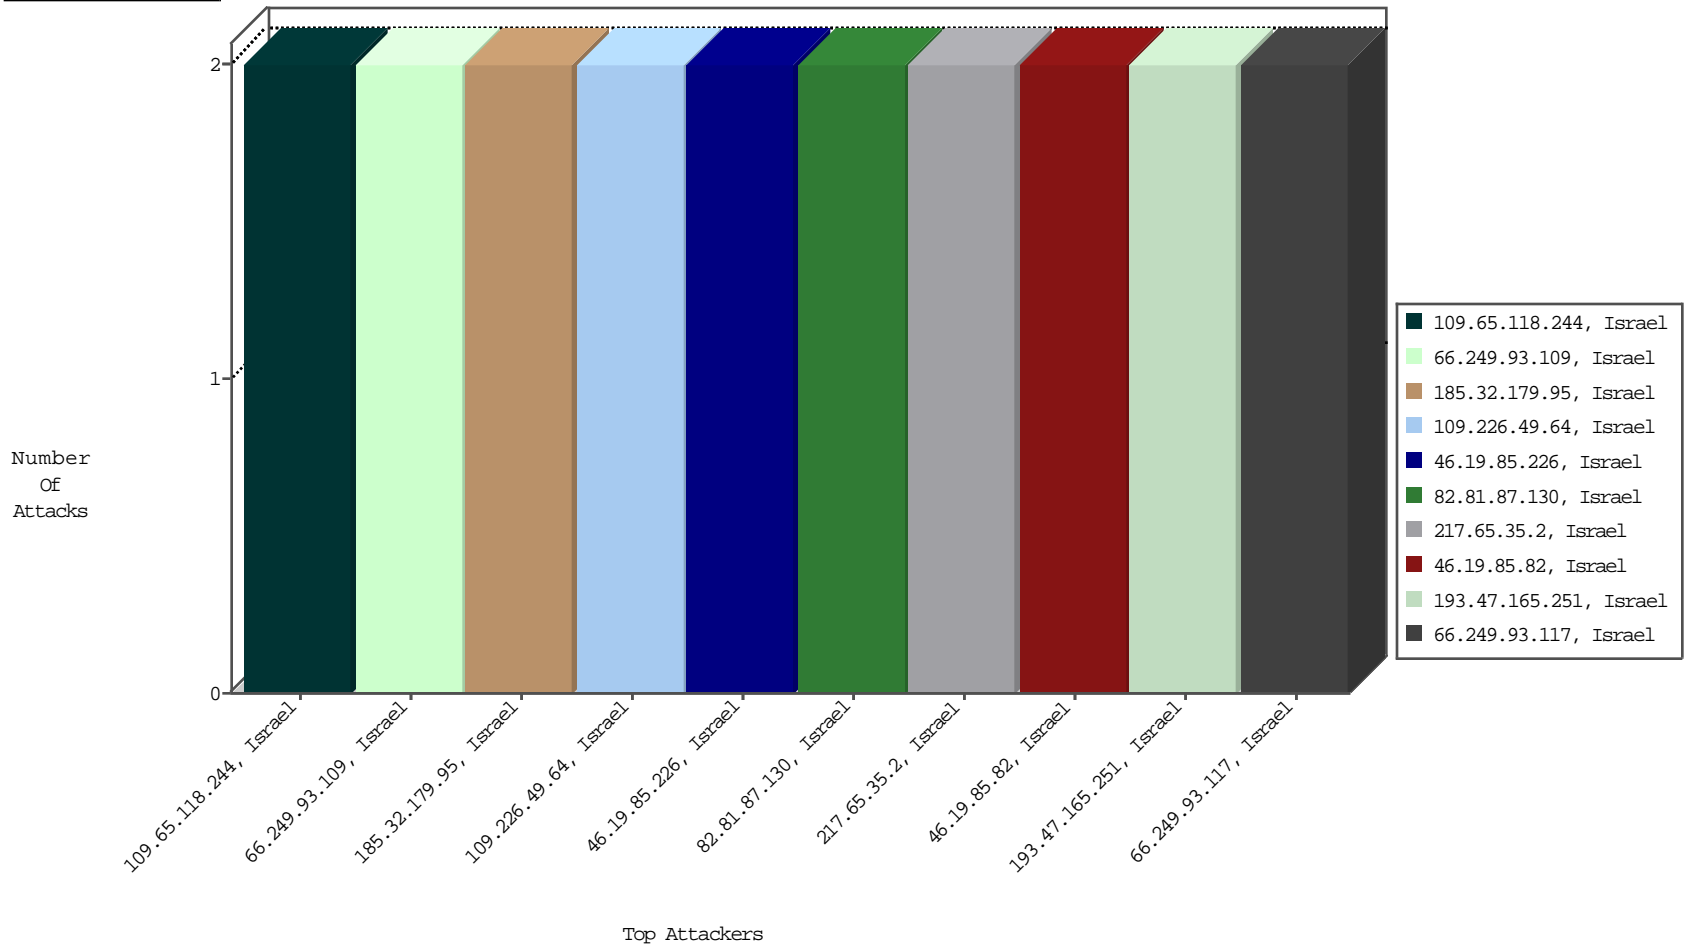

Focused IP Under Attack Daily Report

Top Targets

Top Attackers

Top Attackers In DDoS-Defence

Attacker Address	Attacker Geo	Target Address	Site	Signature	Device Action	DP_location.Location	Count
------------------	--------------	----------------	------	-----------	---------------	----------------------	-------

04-24-2016-13:06:01 to 04-24-2016-14:06:01

Top Attackers In IPS

Attacker Address	Attacker Geo	Target Address	Site	Signature	Device Action	Count
------------------	--------------	----------------	------	-----------	---------------	-------