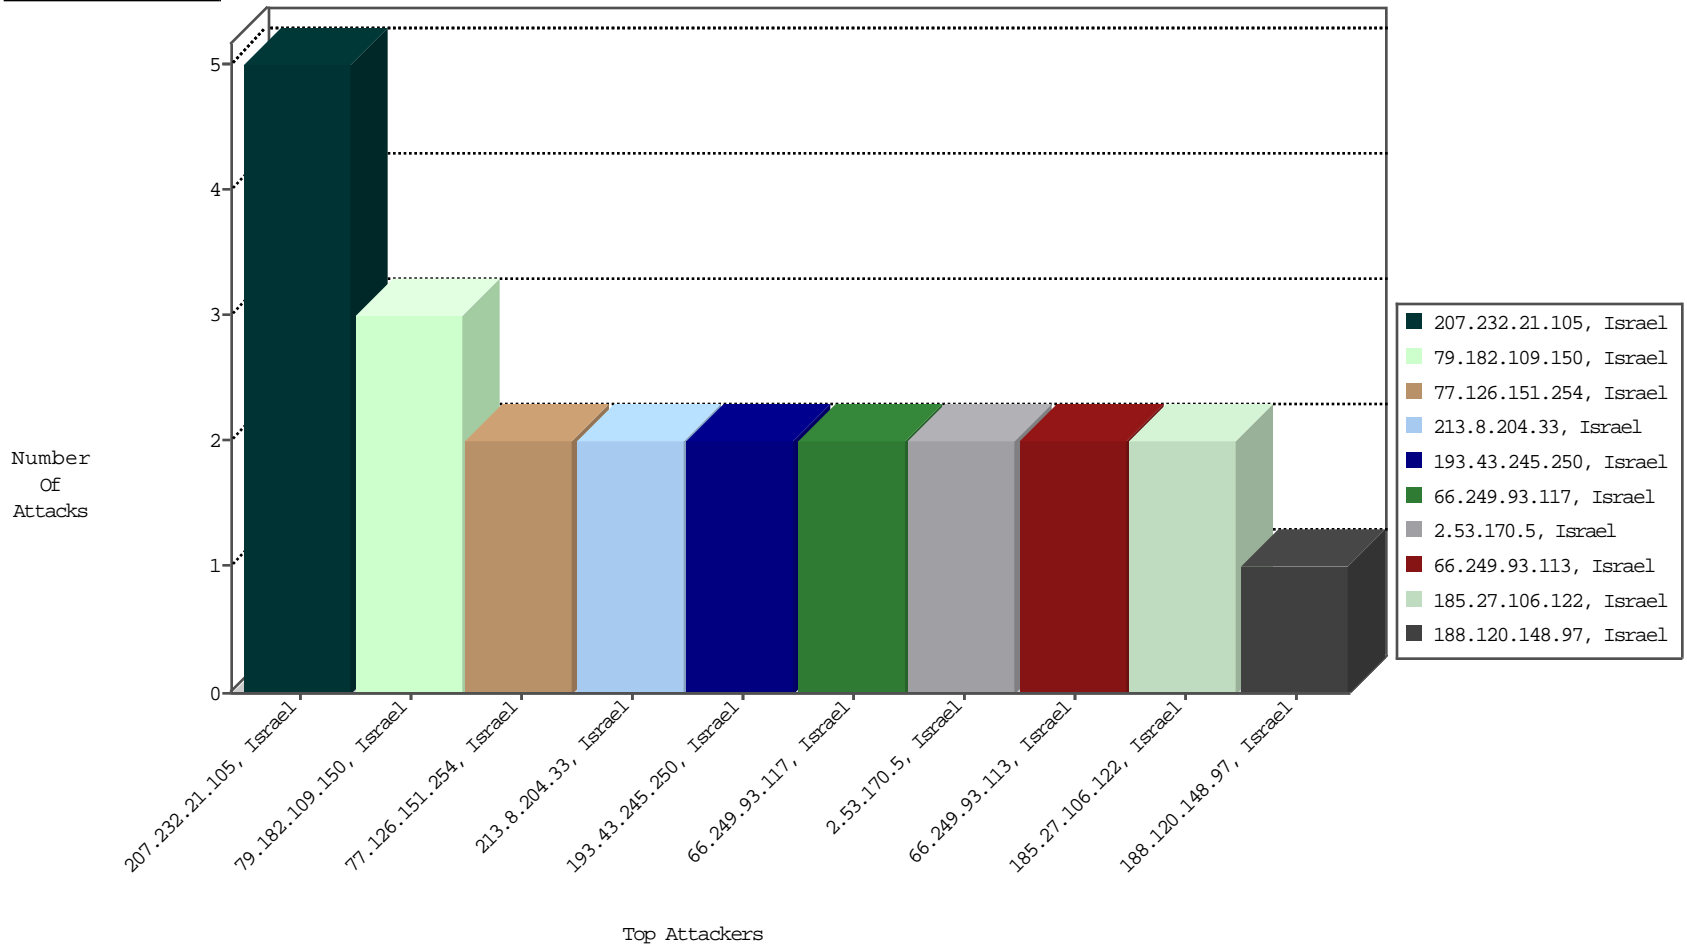

Focused IP Under Attack Daily Report

Top Targets

Top Attackers

Top Attackers In DDoS-Defence

Attacker Address	Attacker Geo	Target Address	Site	Signature	Device Action	DP_location.Location	Count
207.232.21.105	Israel	147.237.0.121		JLM_Purple_Con_Limit_Tcp	drop	BEL-Israel	5

04-24-2016-12:06:00 to 04-24-2016-13:06:00

Top Attackers In IPS

Attacker Address	Attacker Geo	Target Address	Site	Signature	Device Action	Count
------------------	--------------	----------------	------	-----------	---------------	-------