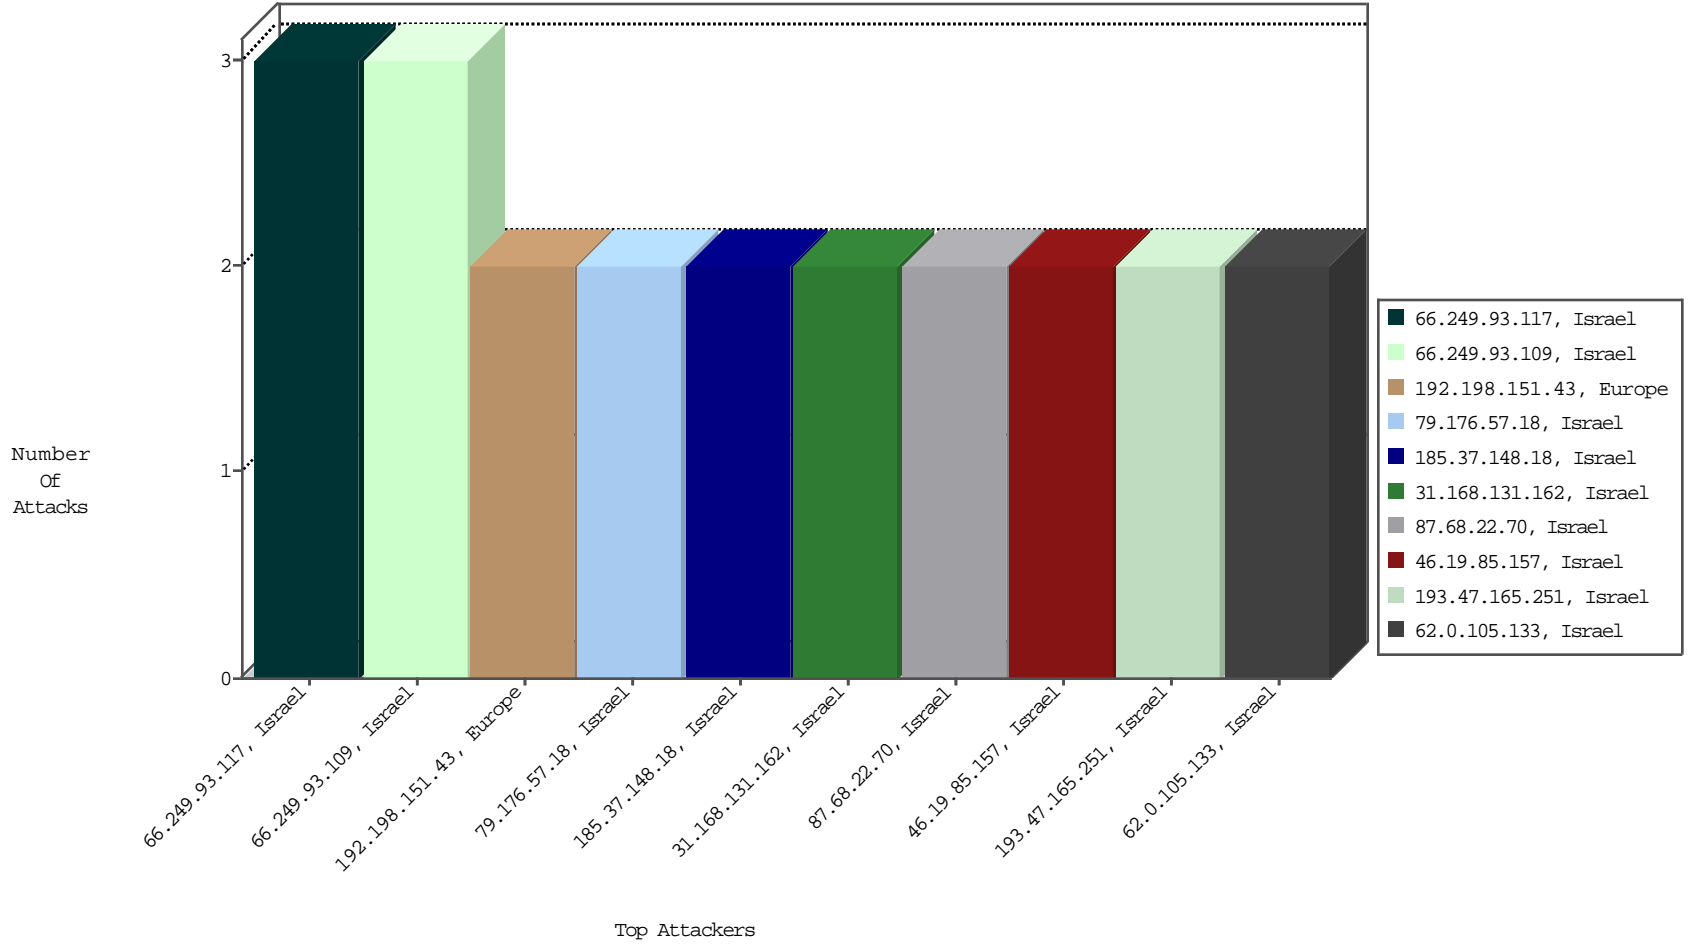

Focused IP Under Attack Daily Report

Top Targets

Top Attackers

Top Attackers In DDoS-Defence

Attacker Address	Attacker Geo	Target Address	Site	Signature	Device Action	DP_location.Location	Count
192.118.132.185	Israel	147.237.0.121		Block_Udp_All_Nets	drop	BBL-Isreal	1

04-24-2016-10:06:00 to 04-24-2016-11:06:00

Top Attackers In IPS

Attacker Address	Attacker Geo	Target Address	Site	Signature	Device Action	Count
------------------	--------------	----------------	------	-----------	---------------	-------