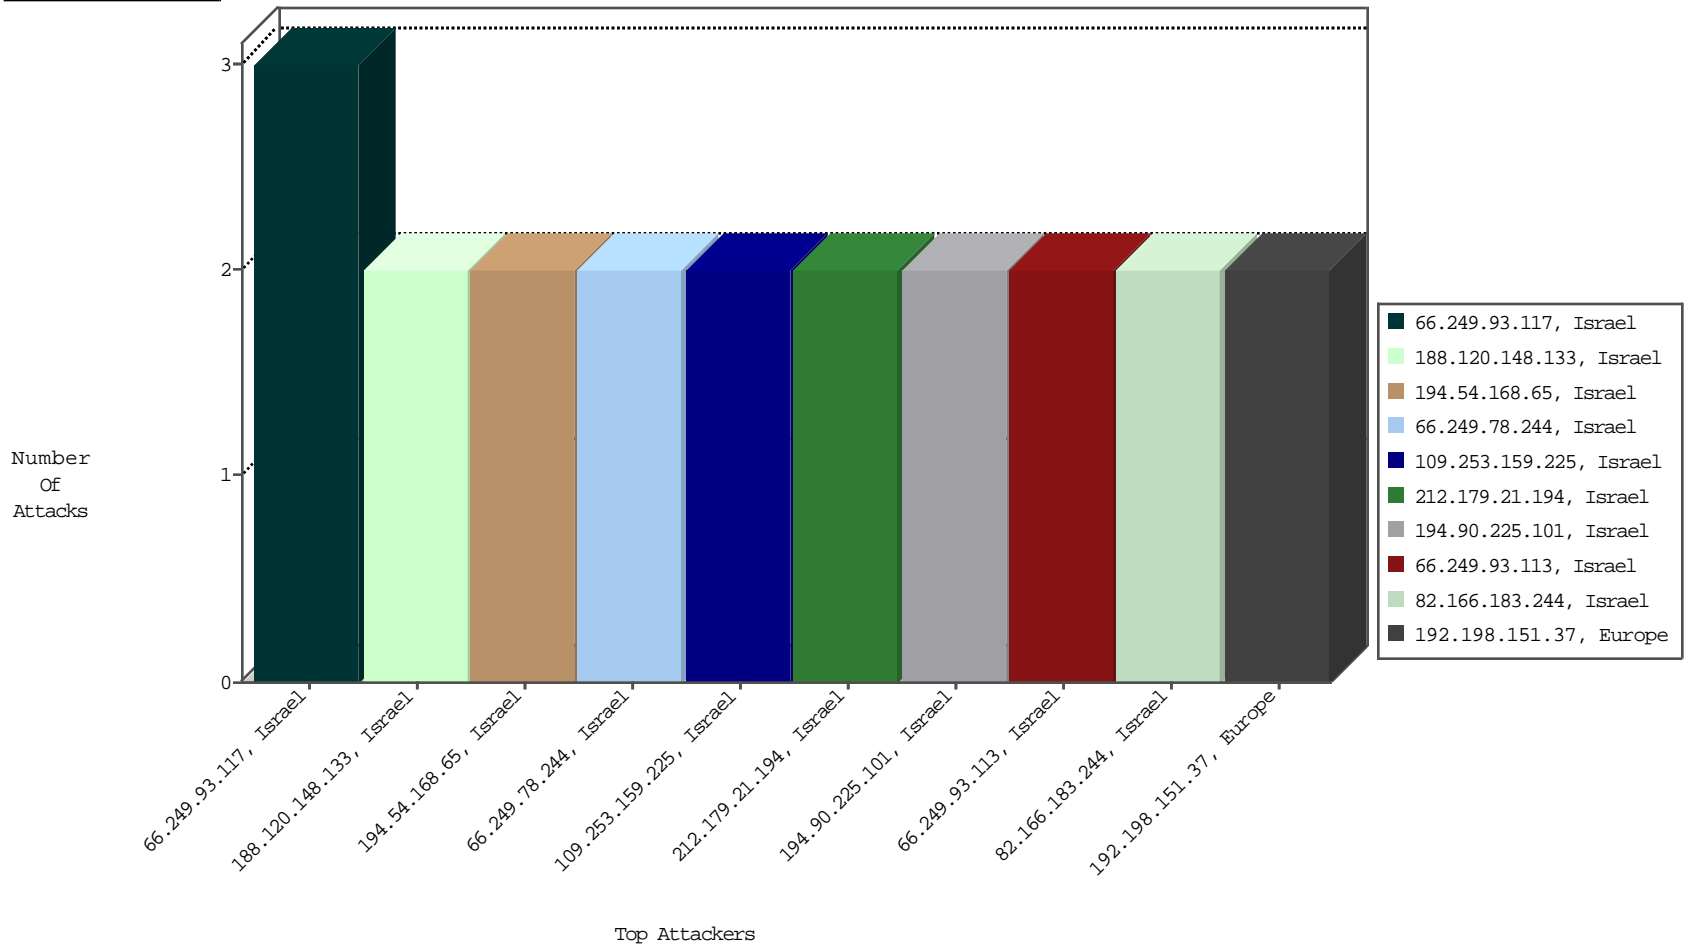

Focused IP Under Attack Daily Report

Top Targets

Top Attackers

Top Attackers In DDoS-Defence

Attacker Address	Attacker Geo	Target Address	Site	Signature	Device Action	DP_location.Location	Count
------------------	--------------	----------------	------	-----------	---------------	----------------------	-------

04-24-2016-09:06:07 to 04-24-2016-10:06:07

Top Attackers In IPS

Attacker Address	Attacker Geo	Target Address	Site	Signature	Device Action	Count
------------------	--------------	----------------	------	-----------	---------------	-------