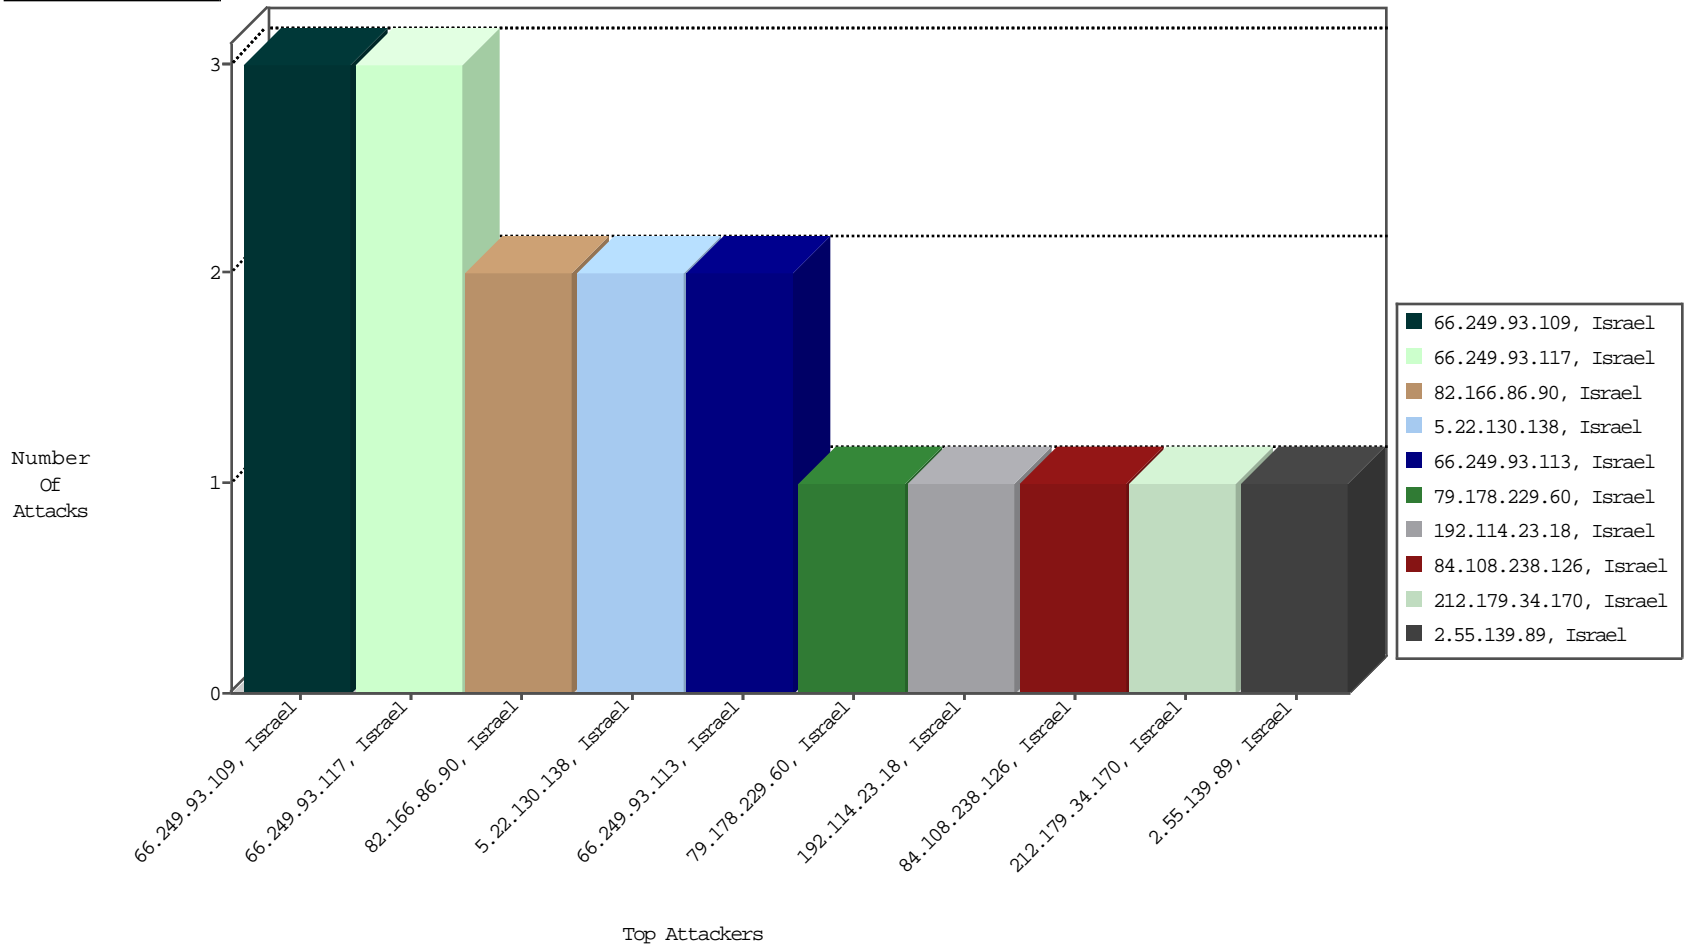

Focused IP Under Attack Daily Report

Top Targets

Top Attackers

Top Attackers In DDoS-Defence

Attacker Address	Attacker Geo	Target Address	Site	Signature	Device Action	DP_location.Location	Count
------------------	--------------	----------------	------	-----------	---------------	----------------------	-------

Top Attackers In IPS

Attacker Address	Attacker Geo	Target Address	Site	Signature	Device Action	Count
------------------	--------------	----------------	------	-----------	---------------	-------

Top Attackers In IDS