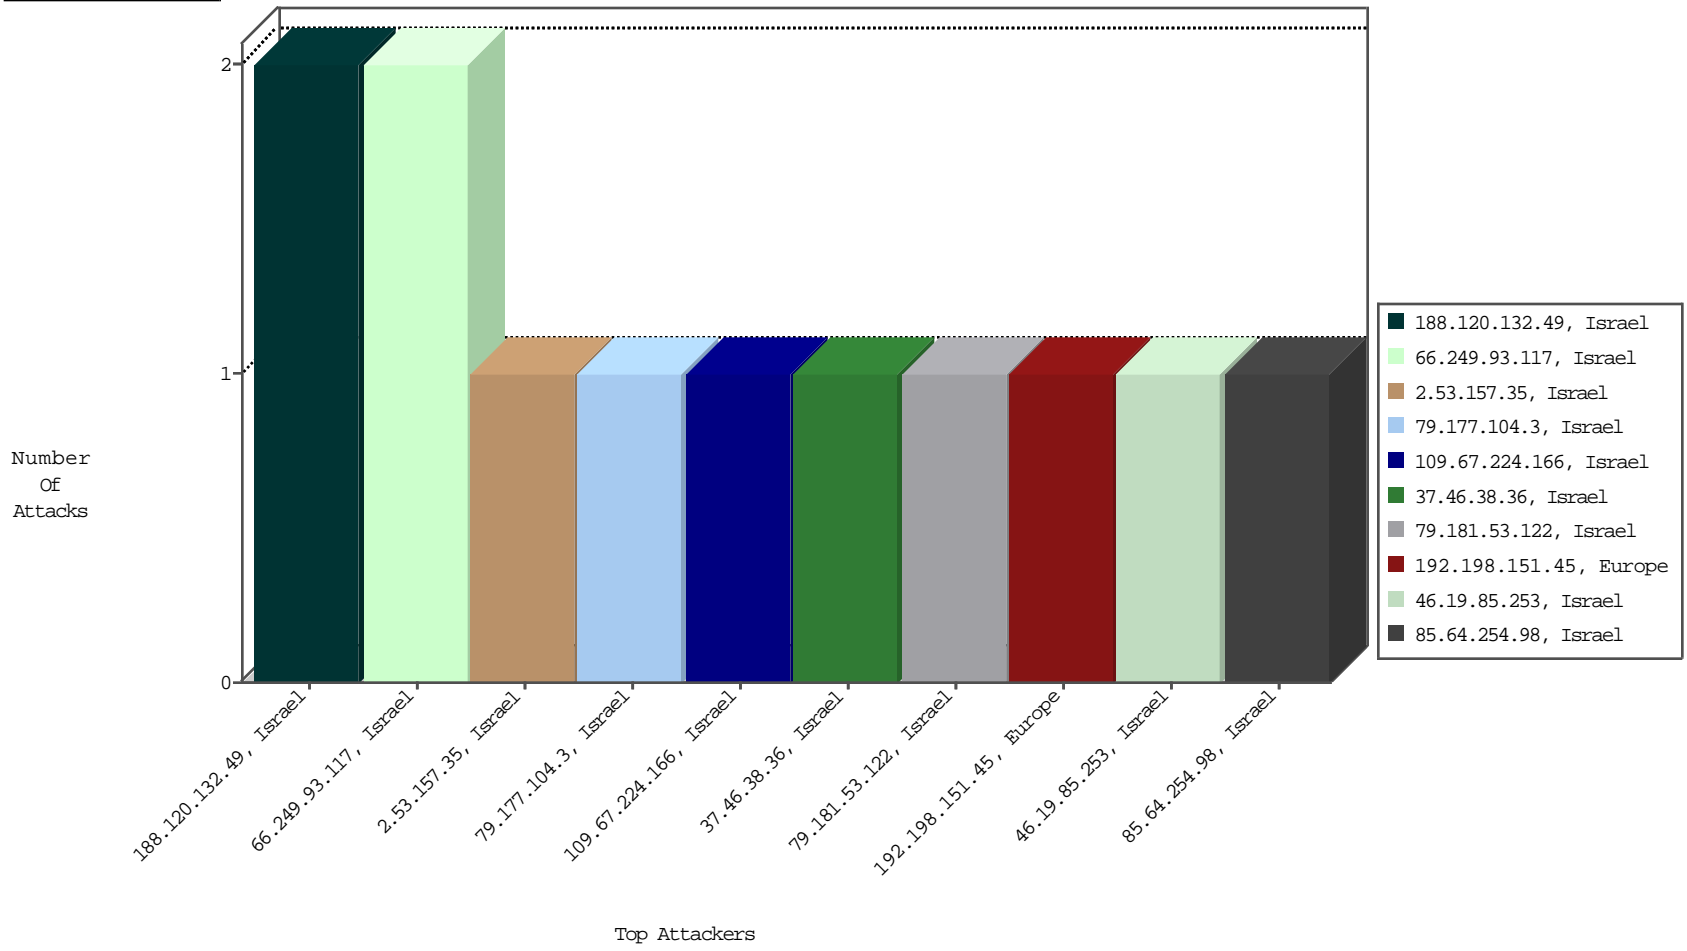

Focused IP Under Attack Daily Report

Top Targets

Top Attackers

Top Attackers In DDoS-Defence

Attacker Address	Attacker Geo	Target Address	Site	Signature	Device Action	DP_location.Location	Count
------------------	--------------	----------------	------	-----------	---------------	----------------------	-------

Top Attackers In IPS

Attacker Address	Attacker Geo	Target Address	Site	Signature	Device Action	Count
------------------	--------------	----------------	------	-----------	---------------	-------

Top Attackers In IDS