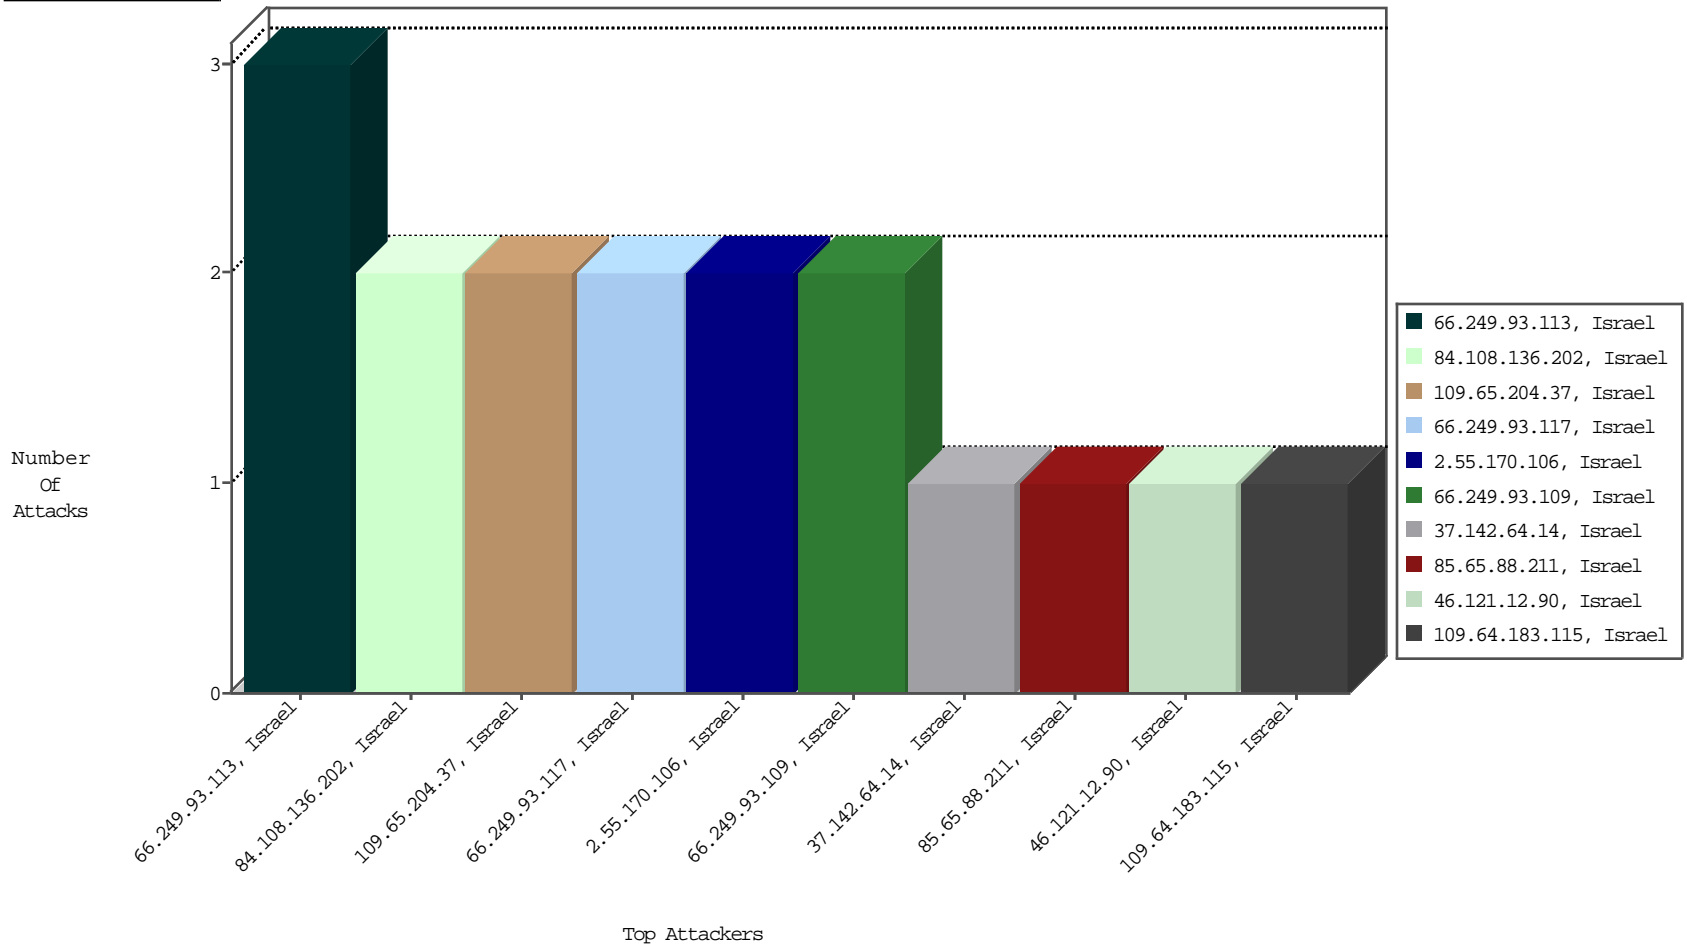

Focused IP Under Attack Daily Report

Top Targets

Top Attackers

Top Attackers In DDoS-Defence

Attacker Address	Attacker Geo	Target Address	Site	Signature	Device Action	DP_location.Location	Count
------------------	--------------	----------------	------	-----------	---------------	----------------------	-------

Top Attackers In IPS

Attacker Address	Attacker Geo	Target Address	Site	Signature	Device Action	Count
------------------	--------------	----------------	------	-----------	---------------	-------

Top Attackers In IDS

Attacker Address	Attacker Geo	Target Address	Site	Signature	Count
------------------	--------------	----------------	------	-----------	-------

Top Attackers In FW

Attacker Address	Attacker Geo	Target Address	Site	Name	Signature	Device Action	Count
82.208.53.234	Czech Republic	147.237.0.121		Geo-location enforcement	Geo-location inbound enforcement	drop	117
173.44.41.179	United States	147.237.0.121		Geo-location enforcement	Geo-location inbound enforcement	drop	58
66.102.9.87	United States	147.237.0.121		Geo-location enforcement	Geo-location inbound enforcement	drop	38
93.125.89.53	Belarus	147.237.0.121		Geo-location enforcement	Geo-location inbound enforcement	drop	20
207.46.13.59	United States	147.237.0.121		Geo-location enforcement	Geo-location inbound enforcement	drop	5
5.102.242.107	Israel	147.237.0.121		Bad TCP sequence	Invalid ACK number	monitor	5
5.102.254.235	Israel	147.237.0.121		Bad TCP sequence	Invalid ACK number	monitor	4
188.120.154.168	Israel	147.237.0.121		Bad TCP sequence	Invalid ACK number	monitor	2
46.117.159.19	Israel	147.237.0.121		Bad TCP sequence	Invalid ACK number	monitor	1
216.243.31.2	United States	147.237.0.121		Geo-location enforcement	Geo-location inbound enforcement	drop	1
185.3.144.17	Israel	147.237.0.121		Bad TCP sequence	Invalid ACK number	monitor	1
46.117.159.19	Israel	147.237.0.121		Bad TCP sequence	Invalid ACK number	alert	1