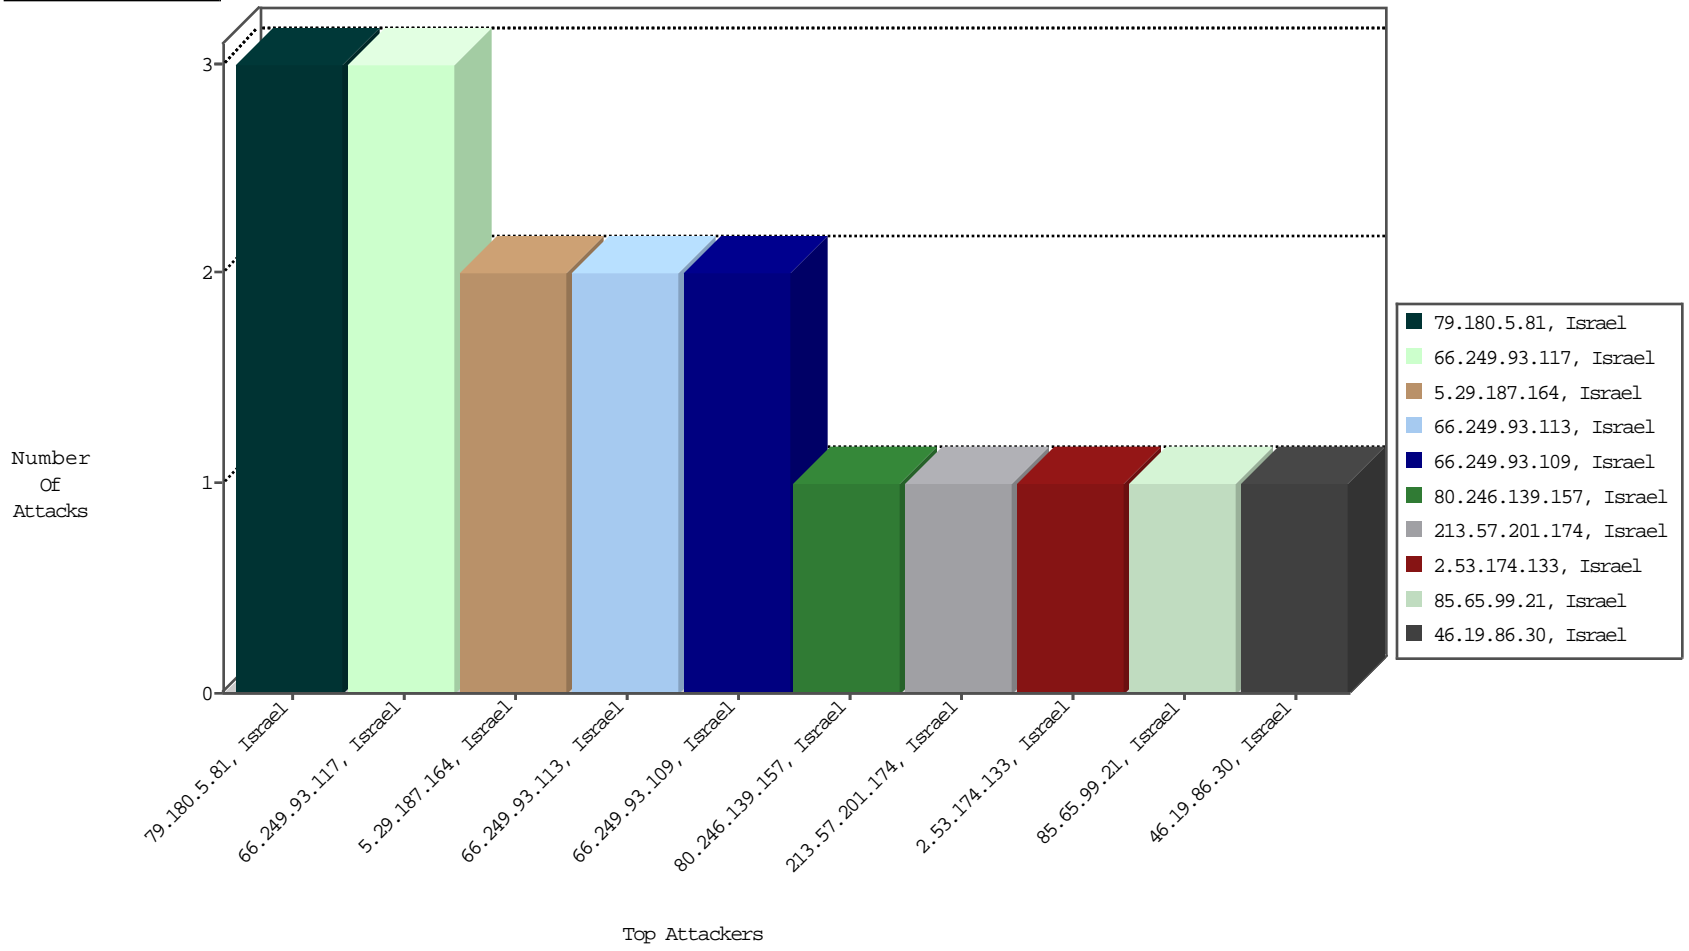

Focused IP Under Attack Daily Report

Top Targets

Top Attackers

Top Attackers In DDoS-Defence

Attacker Address	Attacker Geo	Target Address	Site	Signature	Device Action	DP_location.Location	Count
------------------	--------------	----------------	------	-----------	---------------	----------------------	-------

Top Attackers In IPS

Attacker Address	Attacker Geo	Target Address	Site	Signature	Device Action	Count
------------------	--------------	----------------	------	-----------	---------------	-------

Top Attackers In IDS