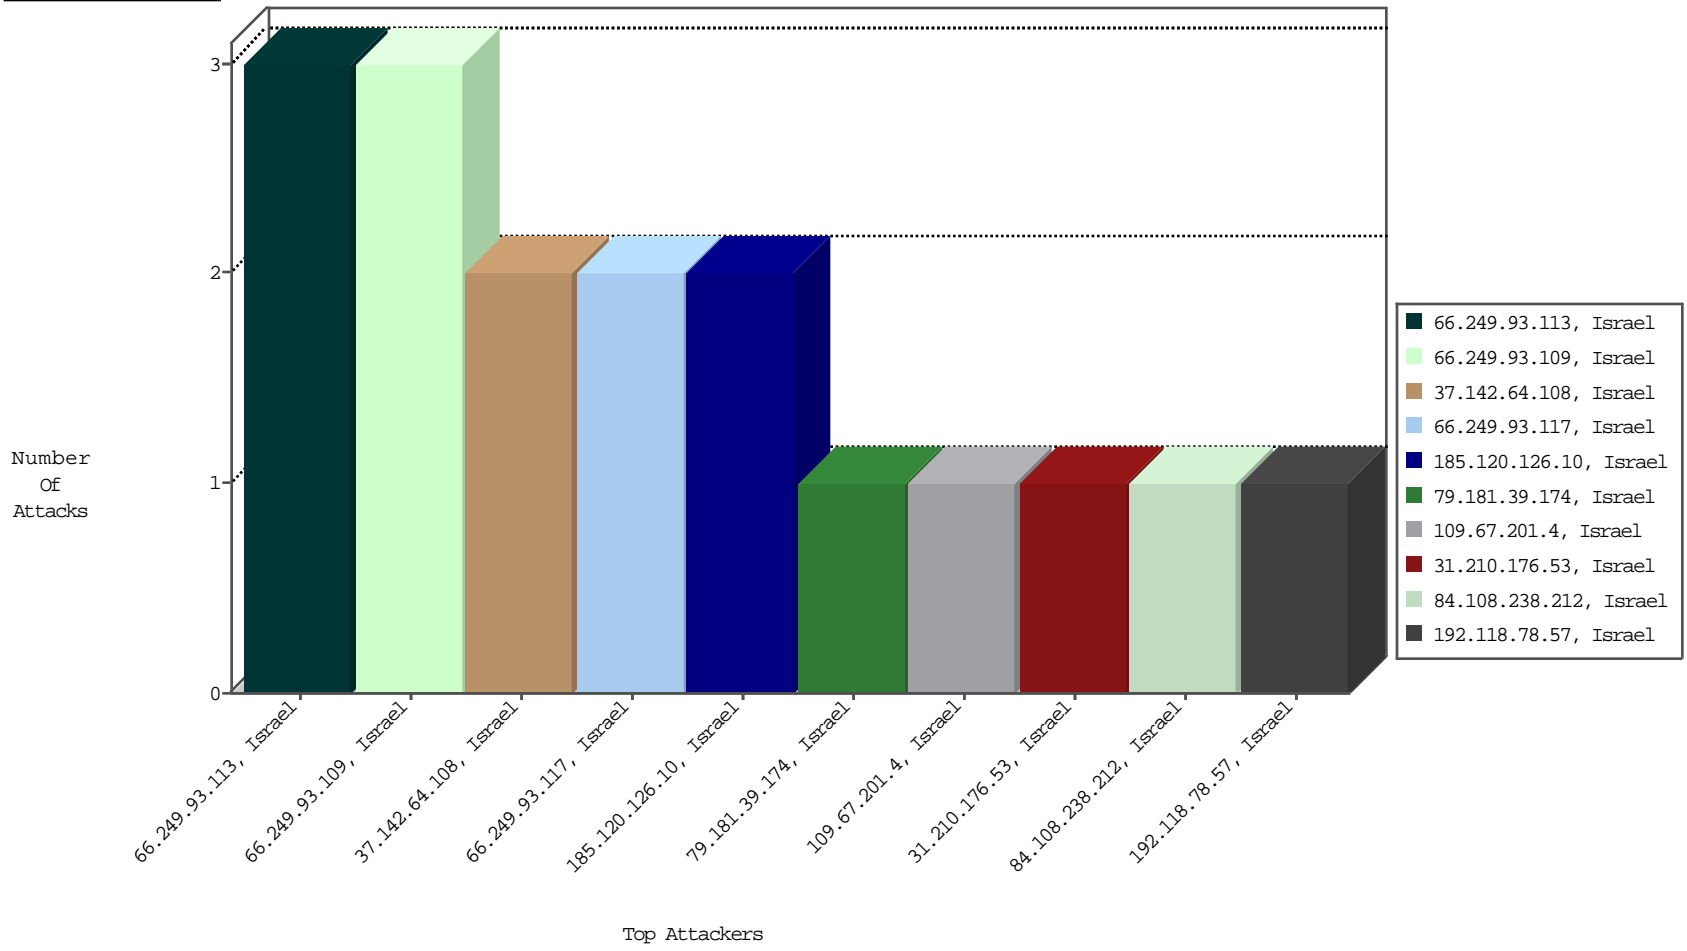

Focused IP Under Attack Daily Report

Top Targets

Top Attackers

Top Attackers In DDoS-Defence

Attacker Address	Attacker Geo	Target Address	Site	Signature	Device Action	DP_location.Location	Count
------------------	--------------	----------------	------	-----------	---------------	----------------------	-------

Top Attackers In IPS

Attacker Address	Attacker Geo	Target Address	Site	Signature	Device Action	Count
------------------	--------------	----------------	------	-----------	---------------	-------

Top Attackers In IDS