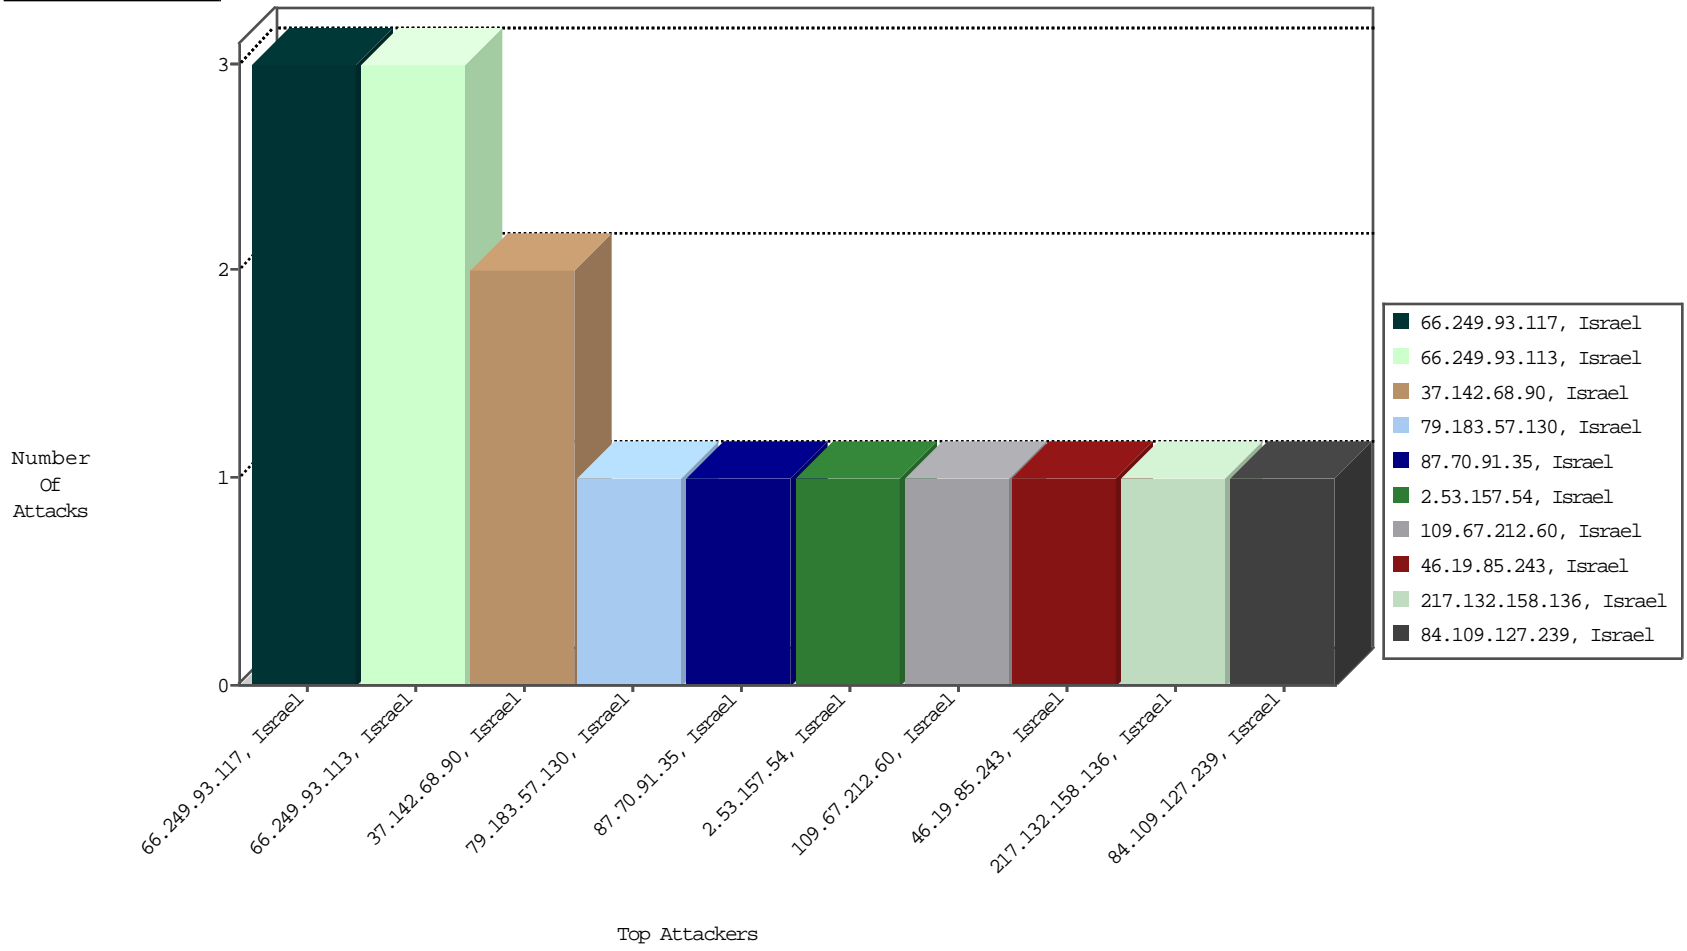

Focused IP Under Attack Daily Report

Top Targets

Top Attackers

Top Attackers In DDoS-Defence

Attacker Address	Attacker Geo	Target Address	Site	Signature	Device Action	DP_location.Location	Count
------------------	--------------	----------------	------	-----------	---------------	----------------------	-------

Top Attackers In IPS

Attacker Address	Attacker Geo	Target Address	Site	Signature	Device Action	Count
------------------	--------------	----------------	------	-----------	---------------	-------

Top Attackers In IDS

Attacker Address	Attacker Geo	Target Address	Site	Signature	Count
58.218.211.11	China	147.237.0.121		ET SCAN Potential SSH Scan	1
46.45.137.76	Turkey	147.237.0.121		ET SCAN NMAP -sS window 1024	1
169.54.233.124	United States	147.237.0.121		ET SCAN Potential VNC Scan 5900-5920	1