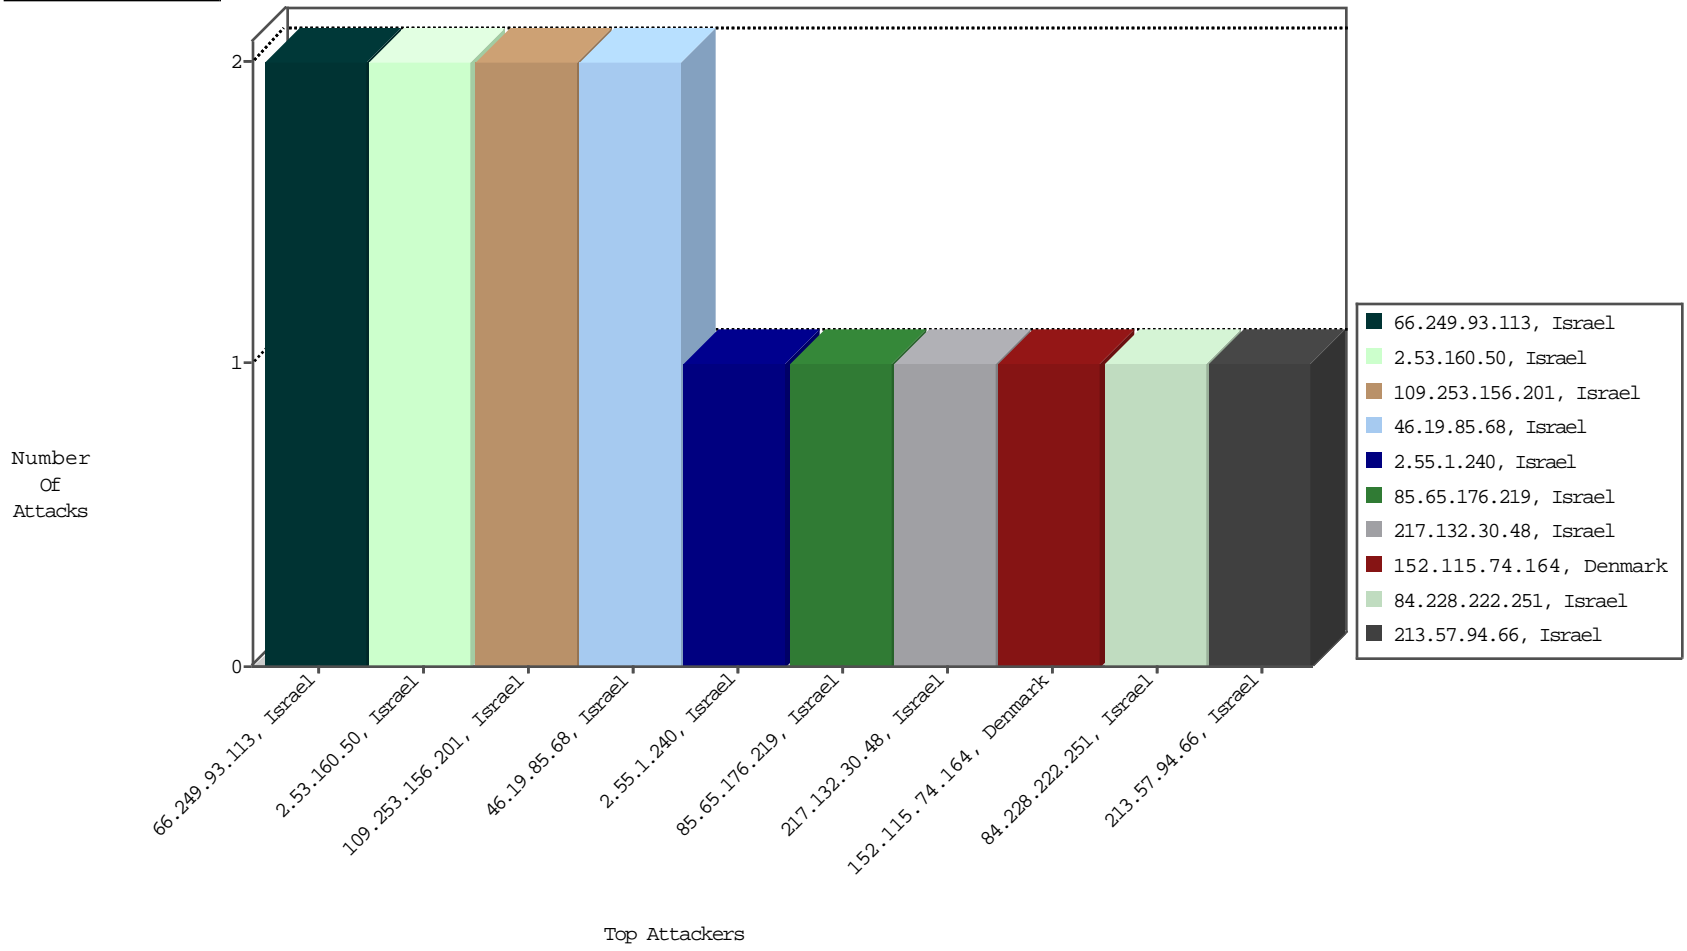

Focused IP Under Attack Daily Report

Top Targets

Top Attackers

Top Attackers In DDoS-Defence

Attacker Address	Attacker Geo	Target Address	Site	Signature	Device Action	DP_location.Location	Count
------------------	--------------	----------------	------	-----------	---------------	----------------------	-------

Top Attackers In IPS

Attacker Address	Attacker Geo	Target Address	Site	Signature	Device Action	Count
------------------	--------------	----------------	------	-----------	---------------	-------

Top Attackers In IDS

Attacker Address	Attacker Geo	Target Address	Site	Signature	Count
152.115.74.164	Denmark	147.237.0.121		ET SCAN NMAP -sS window 1024	1

Top Attackers In FW

Attacker Address	Attacker Geo	Target Address	Site Name	Signature	Device Action	Count	
94.70.167.88	Greece	147.237.0.121		Geo-location enforcement	Geo-location inbound enforcement	drop	25
83.235.170.248	Greece	147.237.0.121		Geo-location enforcement	Geo-location inbound enforcement	drop	10
89.248.160.136	Netherlands	147.237.0.121		Geo-location enforcement	Geo-location inbound enforcement	drop	1