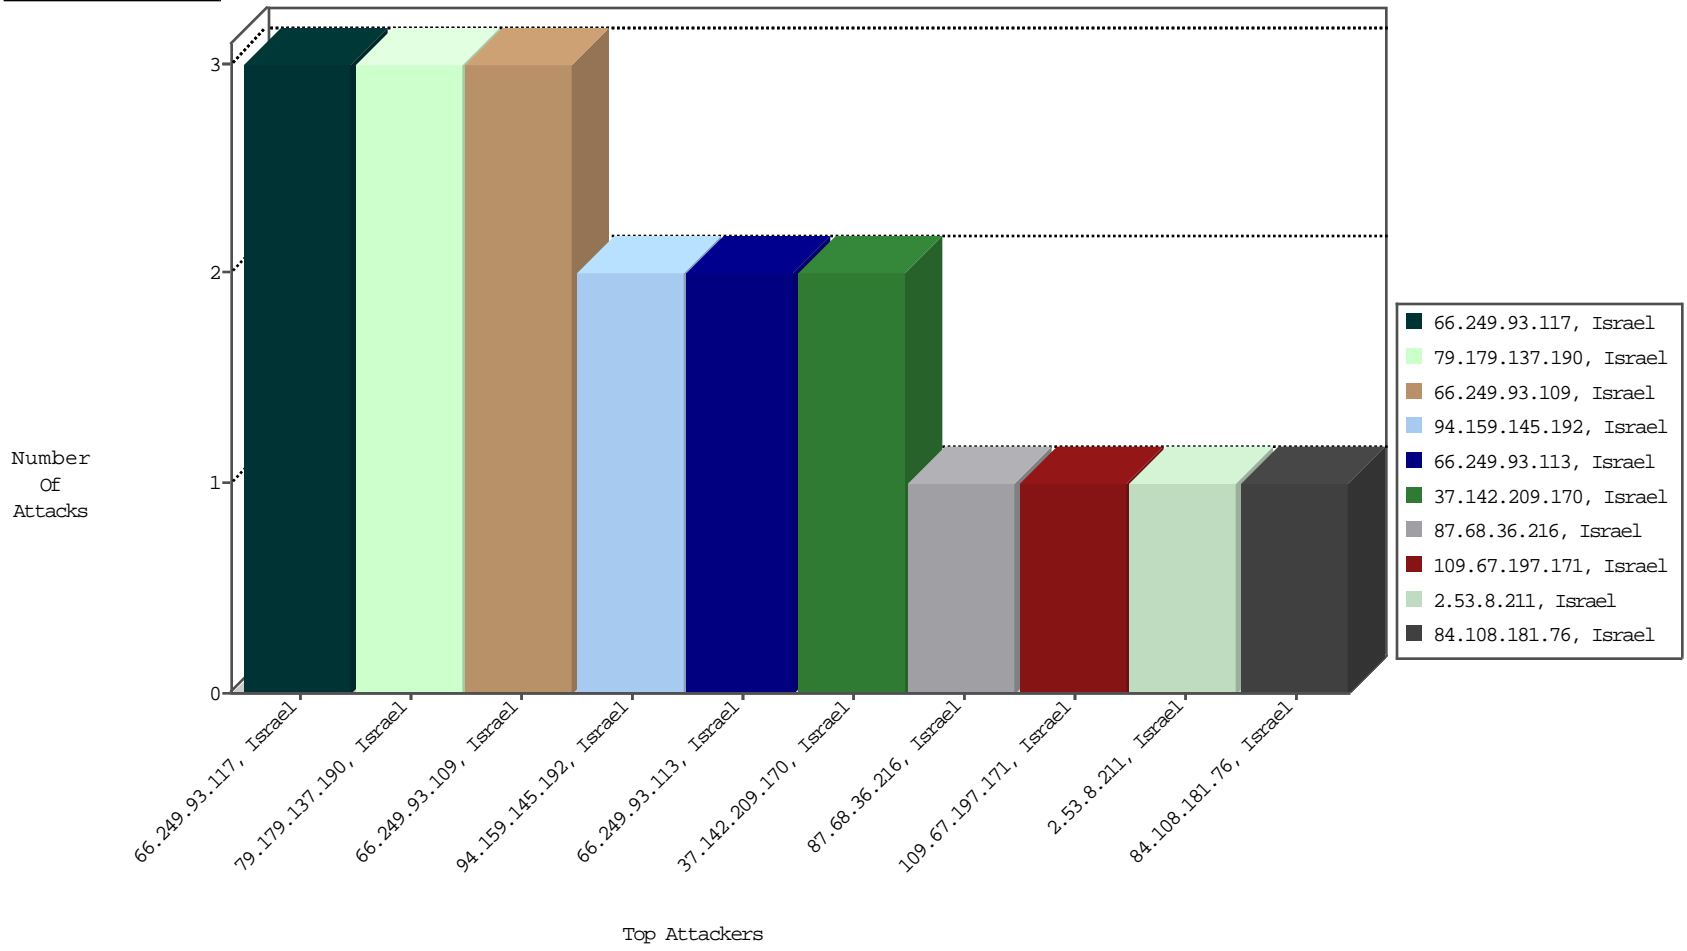

Focused IP Under Attack Daily Report

Top Targets

Top Attackers

Top Attackers In DDoS-Defence

Attacker Address	Attacker Geo	Target Address	Site	Signature	Device Action	DP_location.Location	Count
------------------	--------------	----------------	------	-----------	---------------	----------------------	-------

Top Attackers In IPS

Attacker Address	Attacker Geo	Target Address	Site	Signature	Device Action	Count
------------------	--------------	----------------	------	-----------	---------------	-------

Top Attackers In IDS