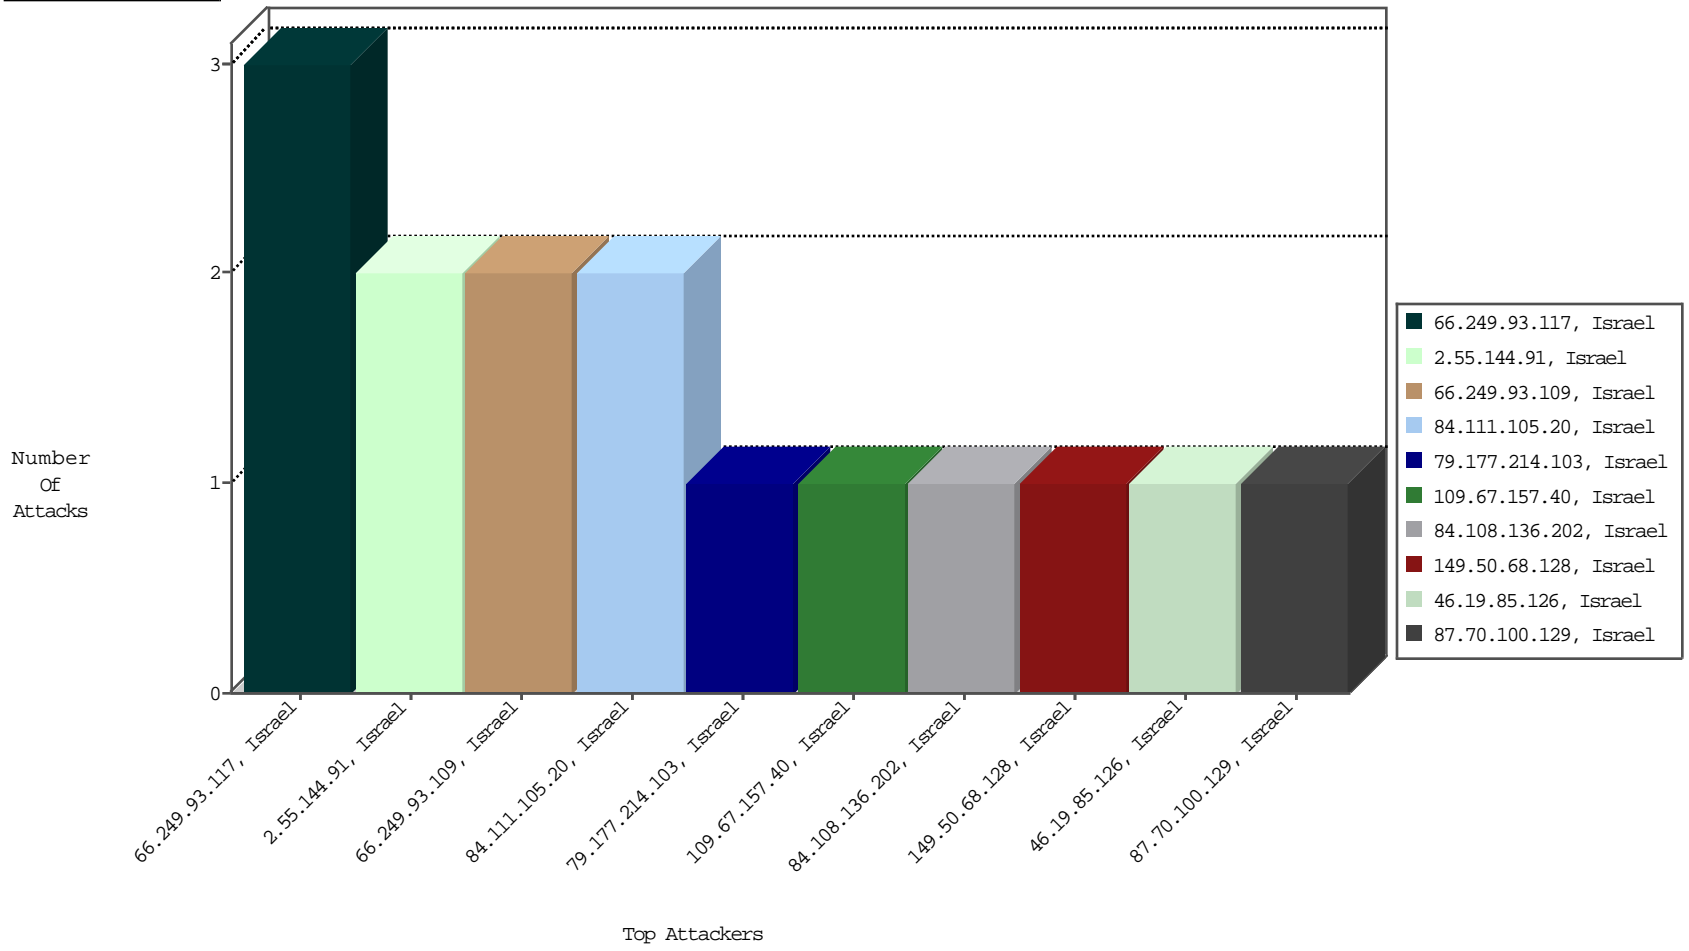

Focused IP Under Attack Daily Report

Top Targets

Top Attackers

Top Attackers In DDoS-Defence

Attacker Address	Attacker Geo	Target Address	Site	Signature	Device Action	DP_location.Location	Count
------------------	--------------	----------------	------	-----------	---------------	----------------------	-------

Top Attackers In IPS

Attacker Address	Attacker Geo	Target Address	Site	Signature	Device Action	Count
------------------	--------------	----------------	------	-----------	---------------	-------

Top Attackers In IDS

Attacker Address	Attacker Geo	Target Address	Site	Signature	Count
------------------	--------------	----------------	------	-----------	-------

Top Attackers In FW

Attacker Address	Attacker Geo	Target Address	Site Name	Signature	Device Action	Count
149.88.143.58	Israel	147.237.0.121	Geo-location enforcement	Geo-location inbound enforcement	drop	84
149.88.90.112	Israel	147.237.0.121	Geo-location enforcement	Geo-location inbound enforcement	drop	45
66.102.9.87	United States	147.237.0.121	Geo-location enforcement	Geo-location inbound enforcement	drop	12
66.102.9.74	United States	147.237.0.121	Geo-location enforcement	Geo-location inbound enforcement	drop	8
82.102.169.113	Israel	147.237.0.121	SYN Attack	SYN -> SYN-ACK -> Timeout	reject	1
84.108.224.237	Israel	147.237.0.121	Bad TCP sequence	Invalid ACK number	alert	1
84.108.224.237	Israel	147.237.0.121	Bad TCP sequence	Invalid ACK number	monitor	1