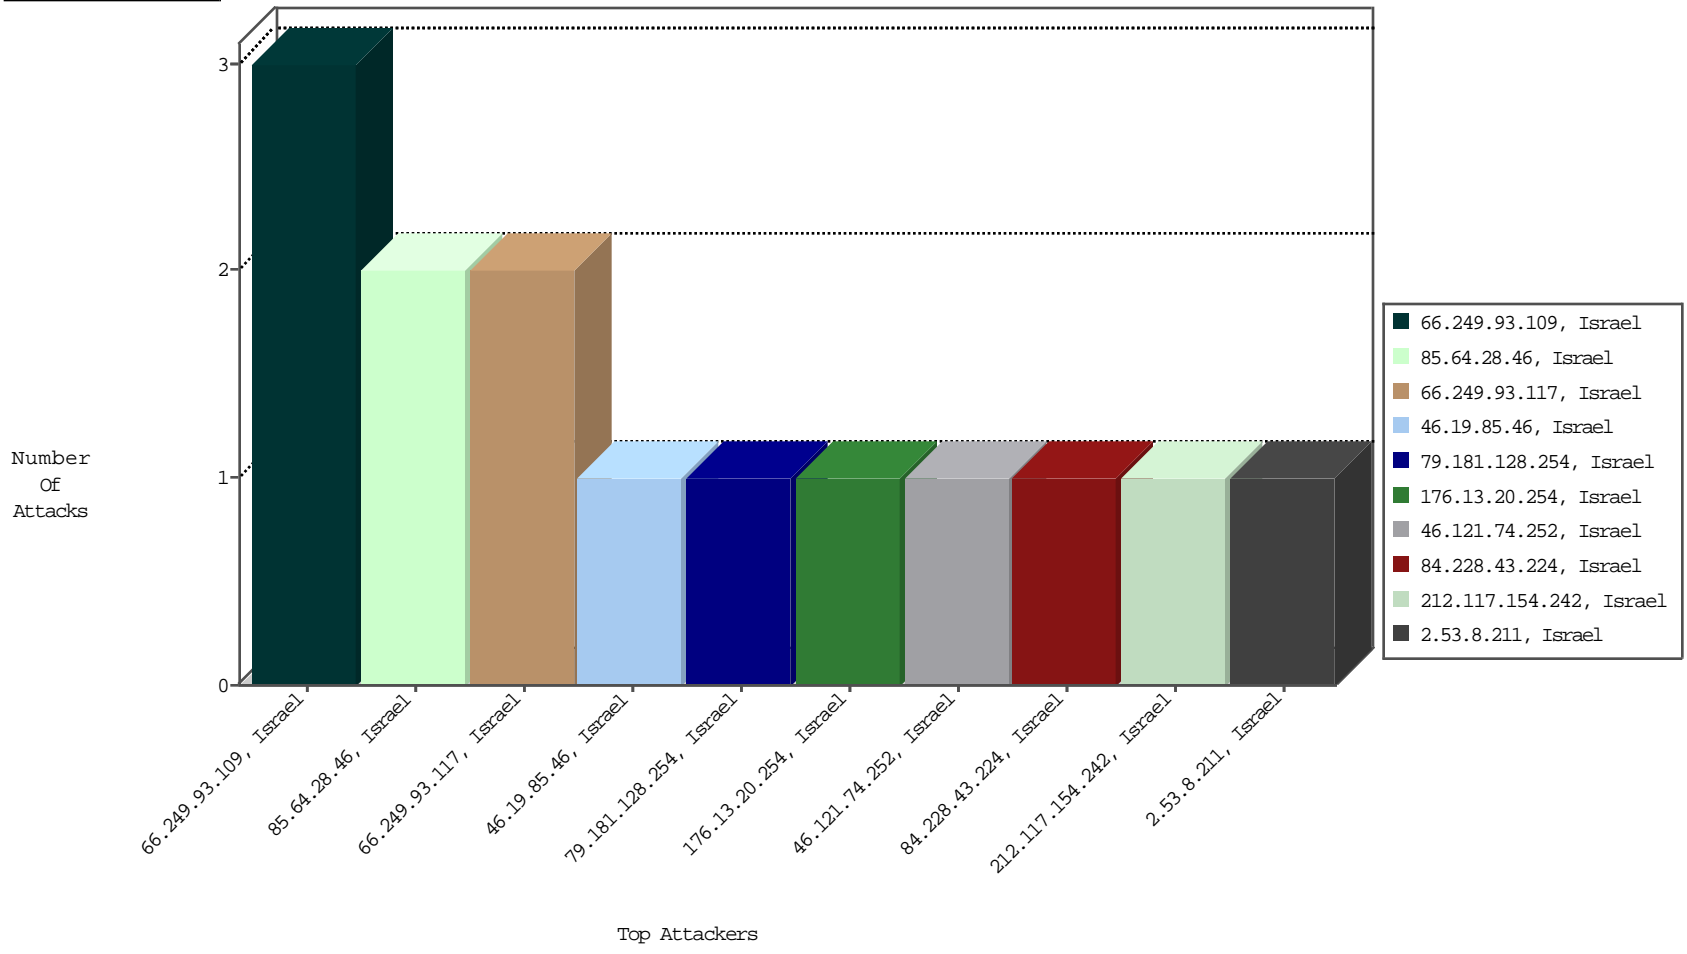

Focused IP Under Attack Daily Report

Top Targets

Top Attackers

Top Attackers In DDoS-Defence

Attacker Address	Attacker Geo	Target Address	Site	Signature	Device Action	DP_location.Location	Count
------------------	--------------	----------------	------	-----------	---------------	----------------------	-------

Top Attackers In IPS

Attacker Address	Attacker Geo	Target Address	Site	Signature	Device Action	Count
------------------	--------------	----------------	------	-----------	---------------	-------

Top Attackers In IDS