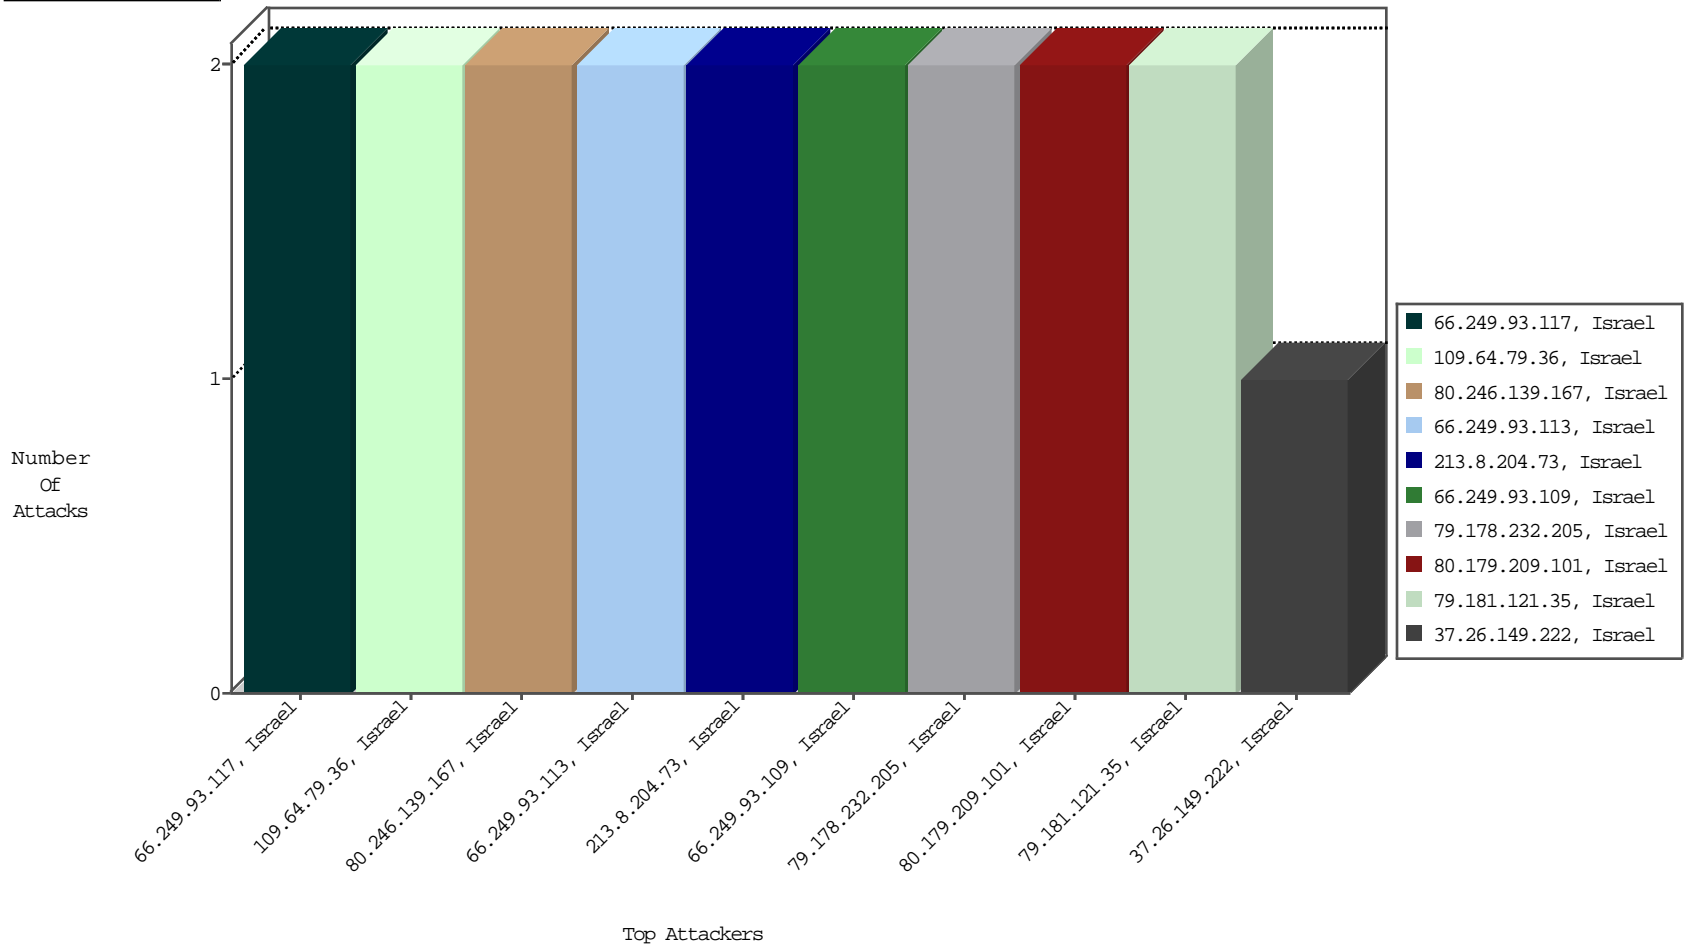

Focused IP Under Attack Daily Report

Top Targets

Top Attackers

Top Attackers In DDoS-Defence

Attacker Address	Attacker Geo	Target Address	Site	Signature	Device Action	DP_location.Location	Count
------------------	--------------	----------------	------	-----------	---------------	----------------------	-------

Top Attackers In IPS

Attacker Address	Attacker Geo	Target Address	Site	Signature	Device Action	Count
------------------	--------------	----------------	------	-----------	---------------	-------

Top Attackers In IDS