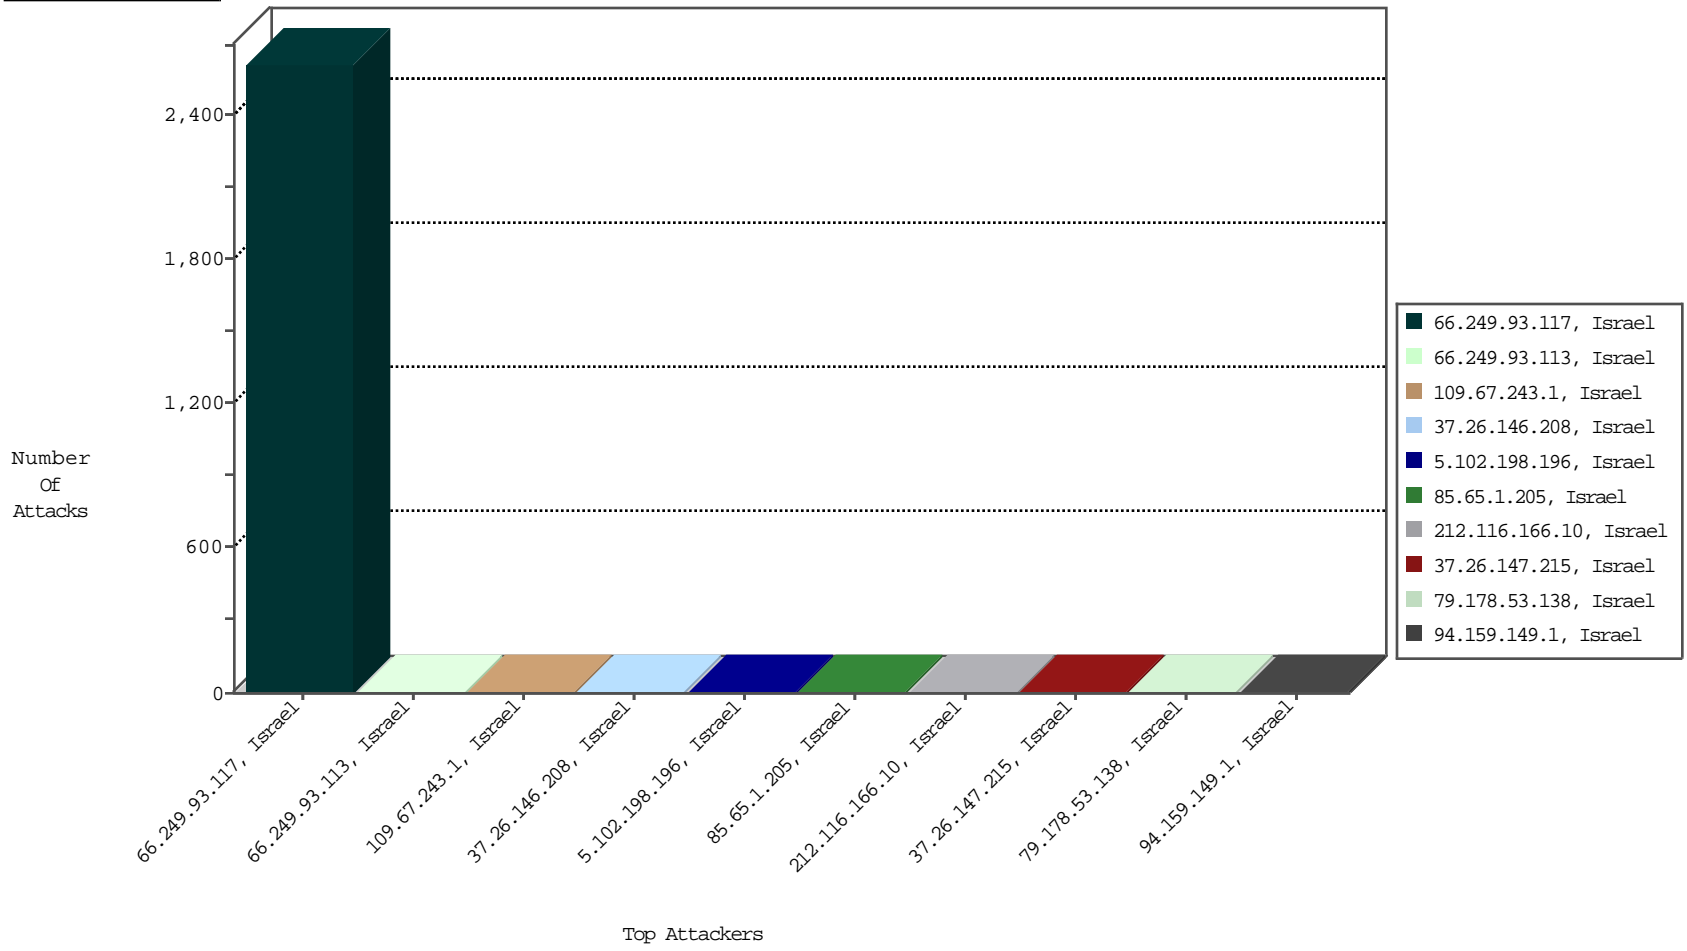

Focused IP Under Attack Daily Report

Top Targets

Top Attackers

Top Attackers In DDoS-Defence

Attacker Address	Attacker Geo	Target Address	Site	Signature	Device Action	DP_location.Location	Count
66.249.93.117	Israel	147.237.0.121		TCP handshake violation, first packet not syn	drop	BBL-Frankfurt	2614

Top Attackers In IPS

Attacker Address	Attacker Geo	Target Address	Site	Signature	Device Action	Count
------------------	--------------	----------------	------	-----------	---------------	-------

Top Attackers In IDS