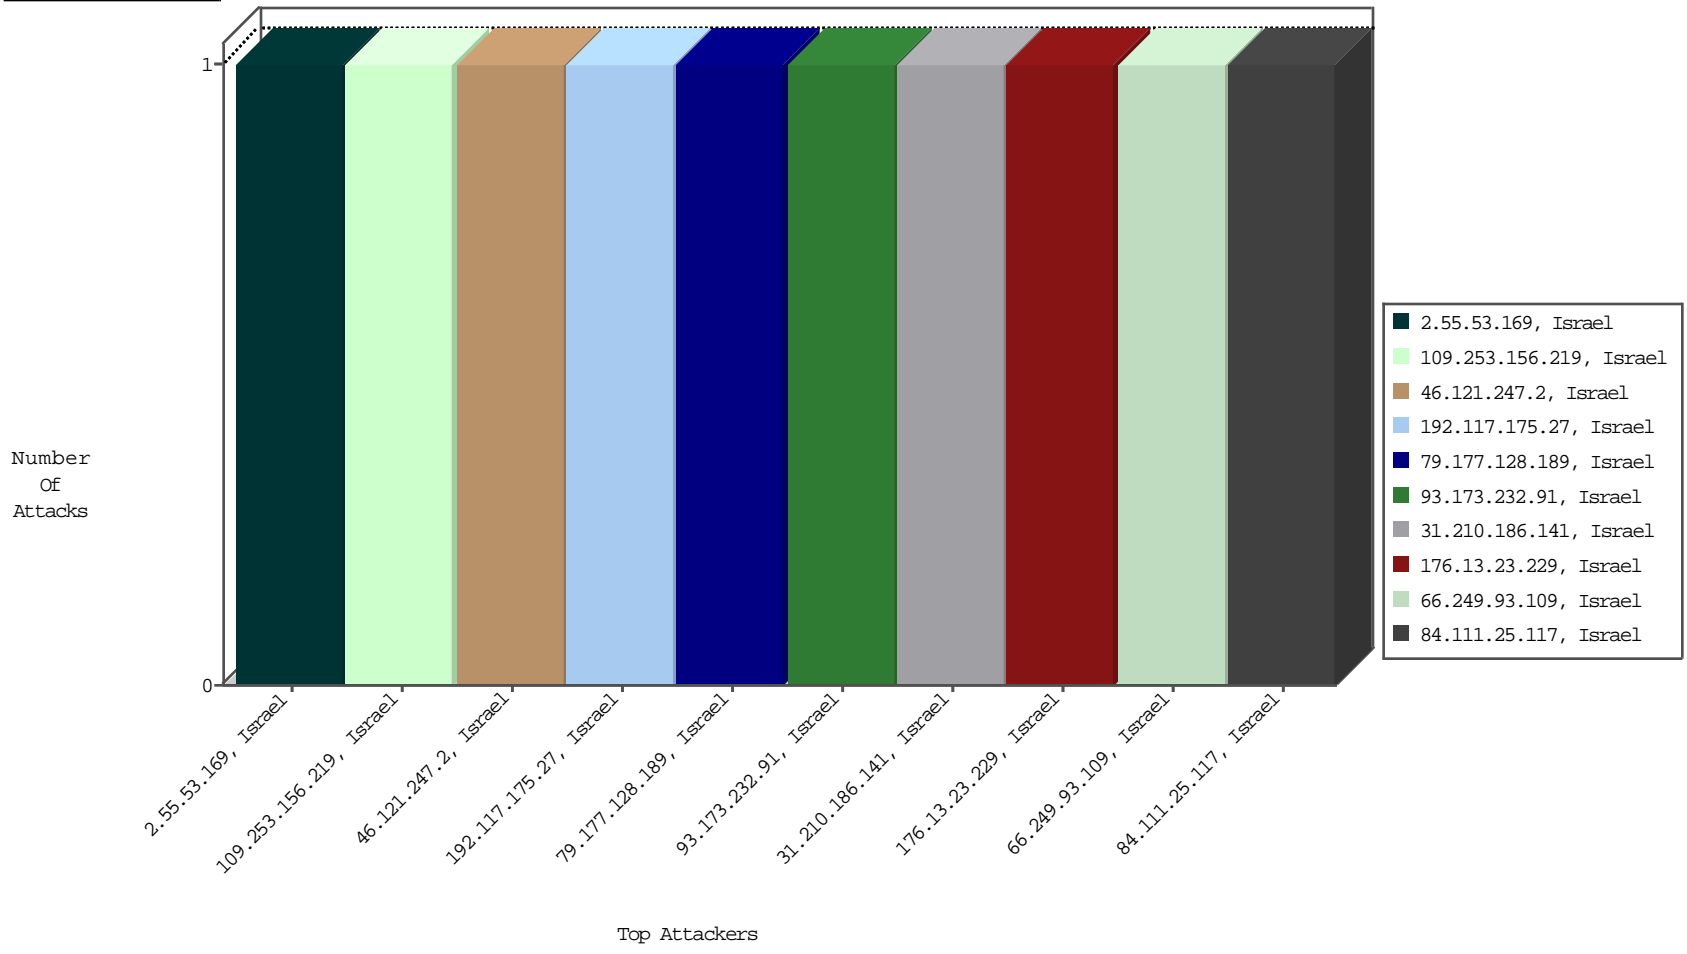

Focused IP Under Attack Daily Report

Top Targets

Top Attackers

Top Attackers In DDoS-Defence

Attacker Address	Attacker Geo	Target Address	Site	Signature	Device Action	DP_location.Location	Count
------------------	--------------	----------------	------	-----------	---------------	----------------------	-------

Top Attackers In IPS

Attacker Address	Attacker Geo	Target Address	Site	Signature	Device Action	Count
------------------	--------------	----------------	------	-----------	---------------	-------

Top Attackers In IDS

Attacker Address	Attacker Geo	Target Address	Site	Signature	Count
------------------	--------------	----------------	------	-----------	-------

Top Attackers In FW

Attacker Address	Attacker Geo	Target Address	Site	Name	Signature	Device Action	Count
138.134.102.15	Israel	147.237.0.121		SYN Attack	SYN -> SYN-ACK -> RST	reject	16
217.69.133.250	Russian Federation	147.237.0.121		Geo-location enforcement	Geo-location inbound enforcement	drop	11
5.102.195.28	Israel	147.237.0.121		Bad TCP sequence	Invalid ACK number	monitor	9
217.69.133.253	Russian Federation	147.237.0.121		Geo-location enforcement	Geo-location inbound enforcement	drop	9
31.210.186.141	Israel	147.237.0.121		Bad TCP sequence	Invalid ACK number	monitor	2
216.218.206.78	United States	147.237.0.121		Geo-location enforcement	Geo-location inbound enforcement	drop	1