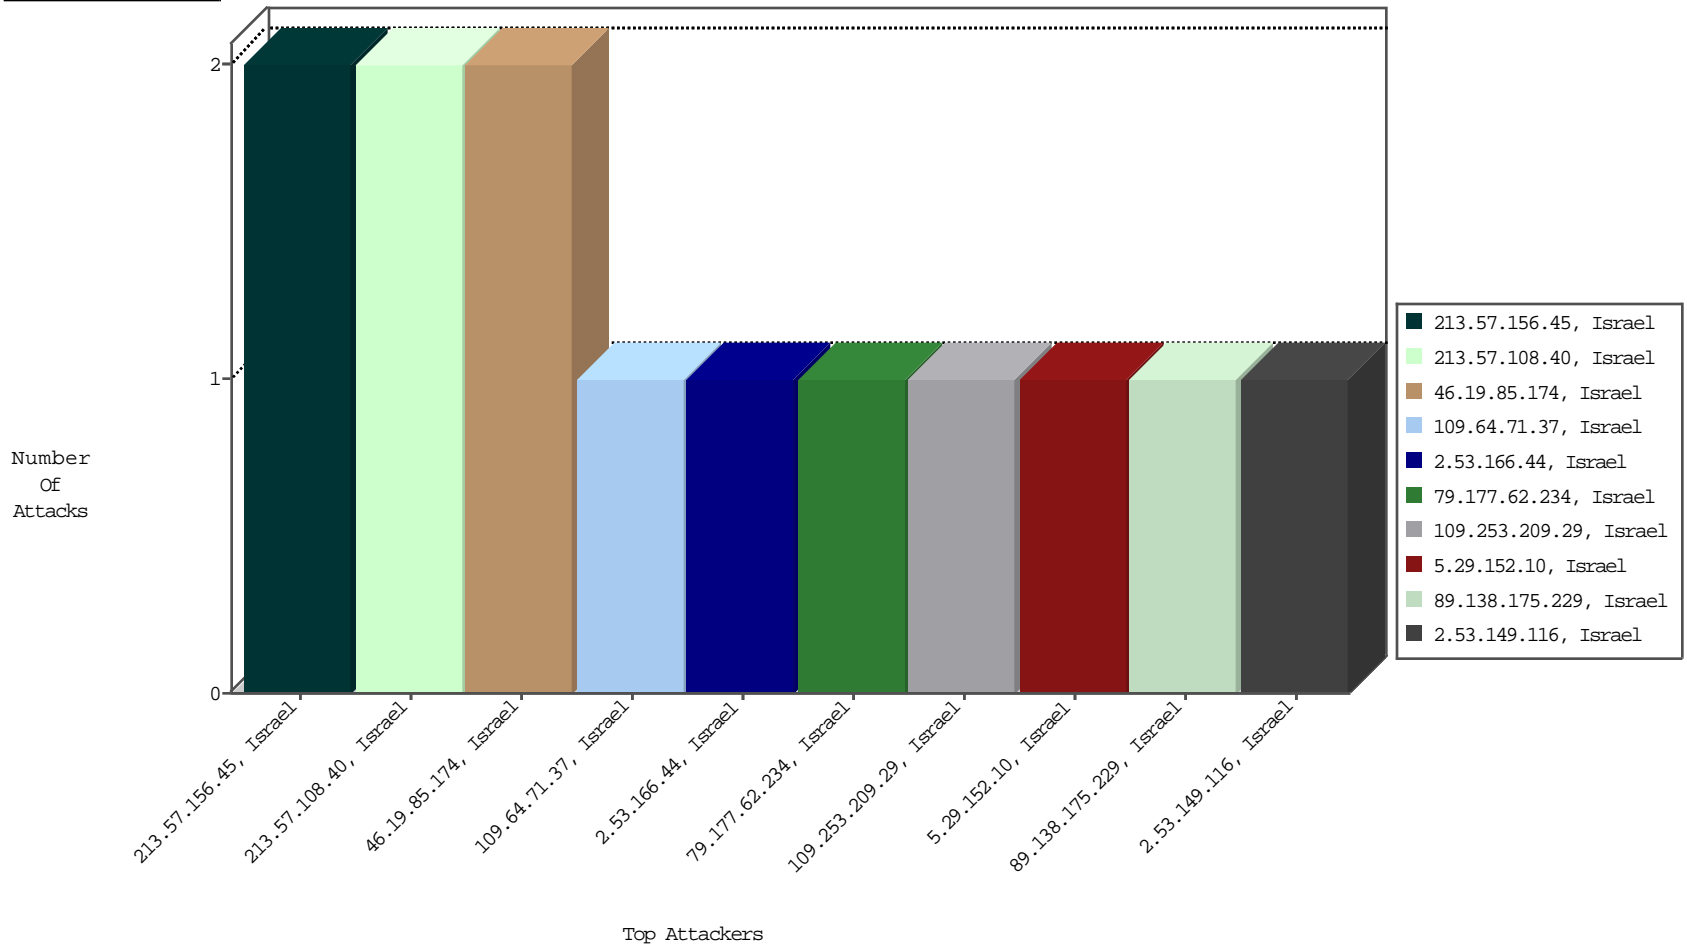

Focused IP Under Attack Daily Report

Top Targets

Top Attackers

Top Attackers In DDoS-Defence

Attacker Address	Attacker Geo	Target Address	Site	Signature	Device Action	DP_location.Location	Count
------------------	--------------	----------------	------	-----------	---------------	----------------------	-------

Top Attackers In IPS

Attacker Address	Attacker Geo	Target Address	Site	Signature	Device Action	Count
------------------	--------------	----------------	------	-----------	---------------	-------

Top Attackers In IDS

Attacker Address	Attacker Geo	Target Address	Site	Signature	Count
------------------	--------------	----------------	------	-----------	-------

Top Attackers In FW

Attacker Address	Attacker Geo	Target Address	Site Name	Signature	Device Action	Count
67.83.99.101	United States	147.237.0.121		Geo-location inbound enforcement	drop	130
169.229.3.91	United States	147.237.0.121		Geo-location inbound enforcement	drop	1