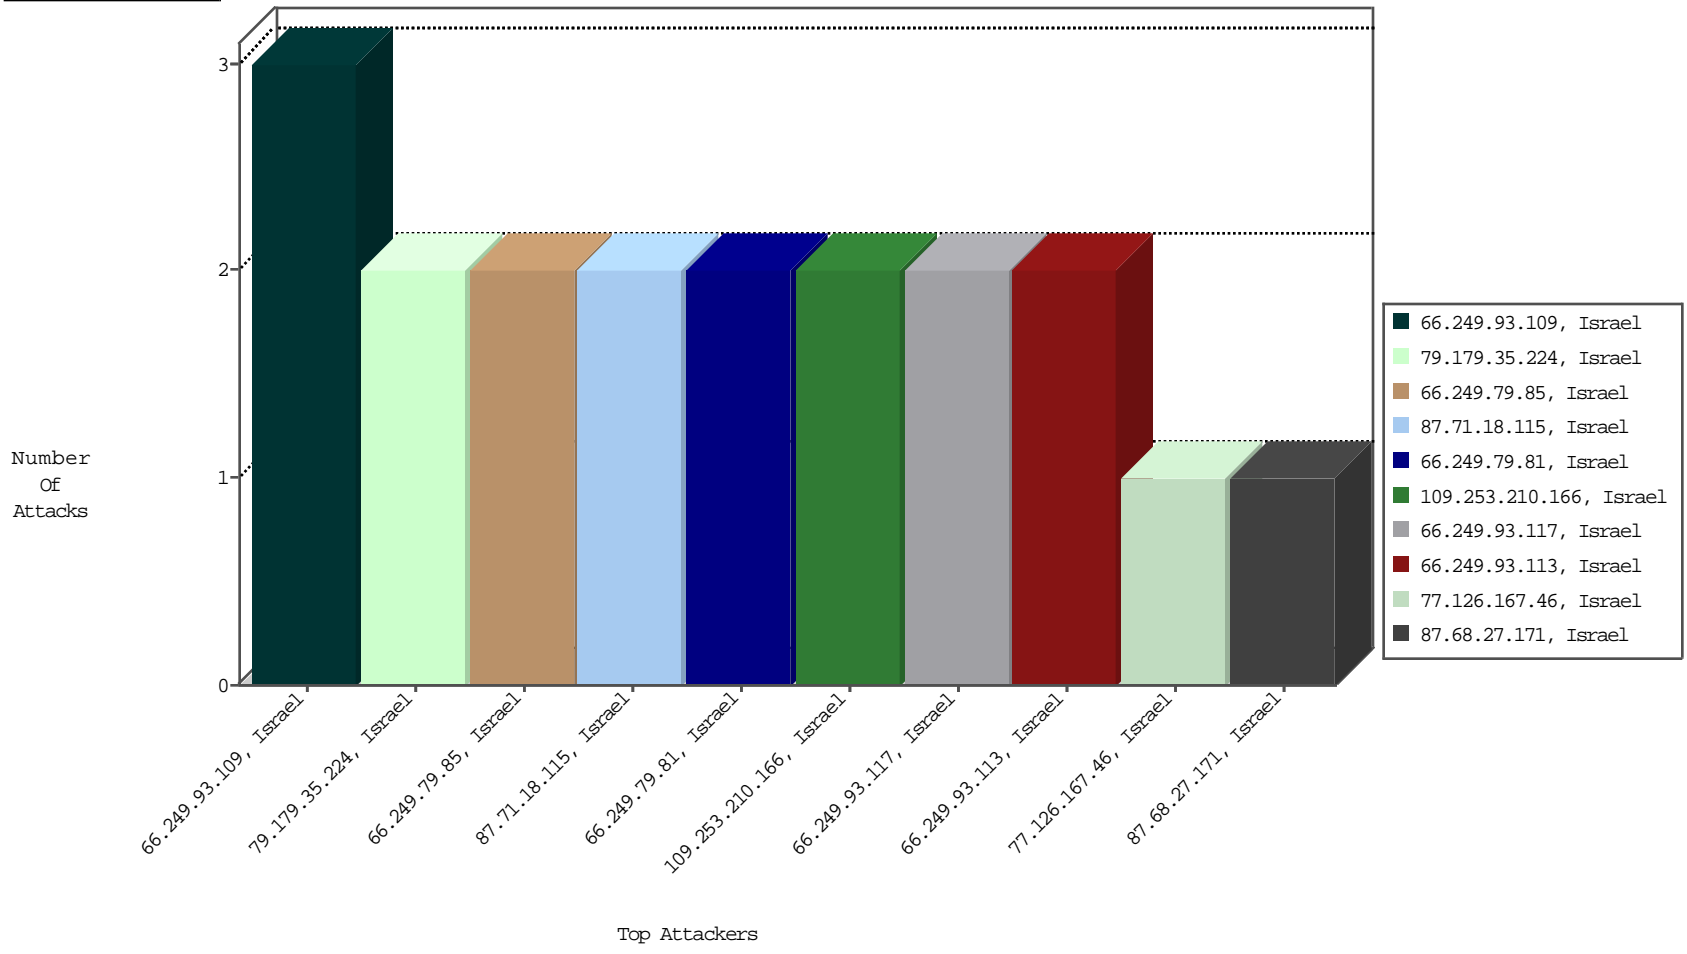

Focused IP Under Attack Daily Report

Top Targets

Top Attackers

Top Attackers In DDoS-Defence

Attacker Address	Attacker Geo	Target Address	Site	Signature	Device Action	DP_location.Location	Count
------------------	--------------	----------------	------	-----------	---------------	----------------------	-------

Top Attackers In IPS

Attacker Address	Attacker Geo	Target Address	Site	Signature	Device Action	Count
------------------	--------------	----------------	------	-----------	---------------	-------

Top Attackers In IDS