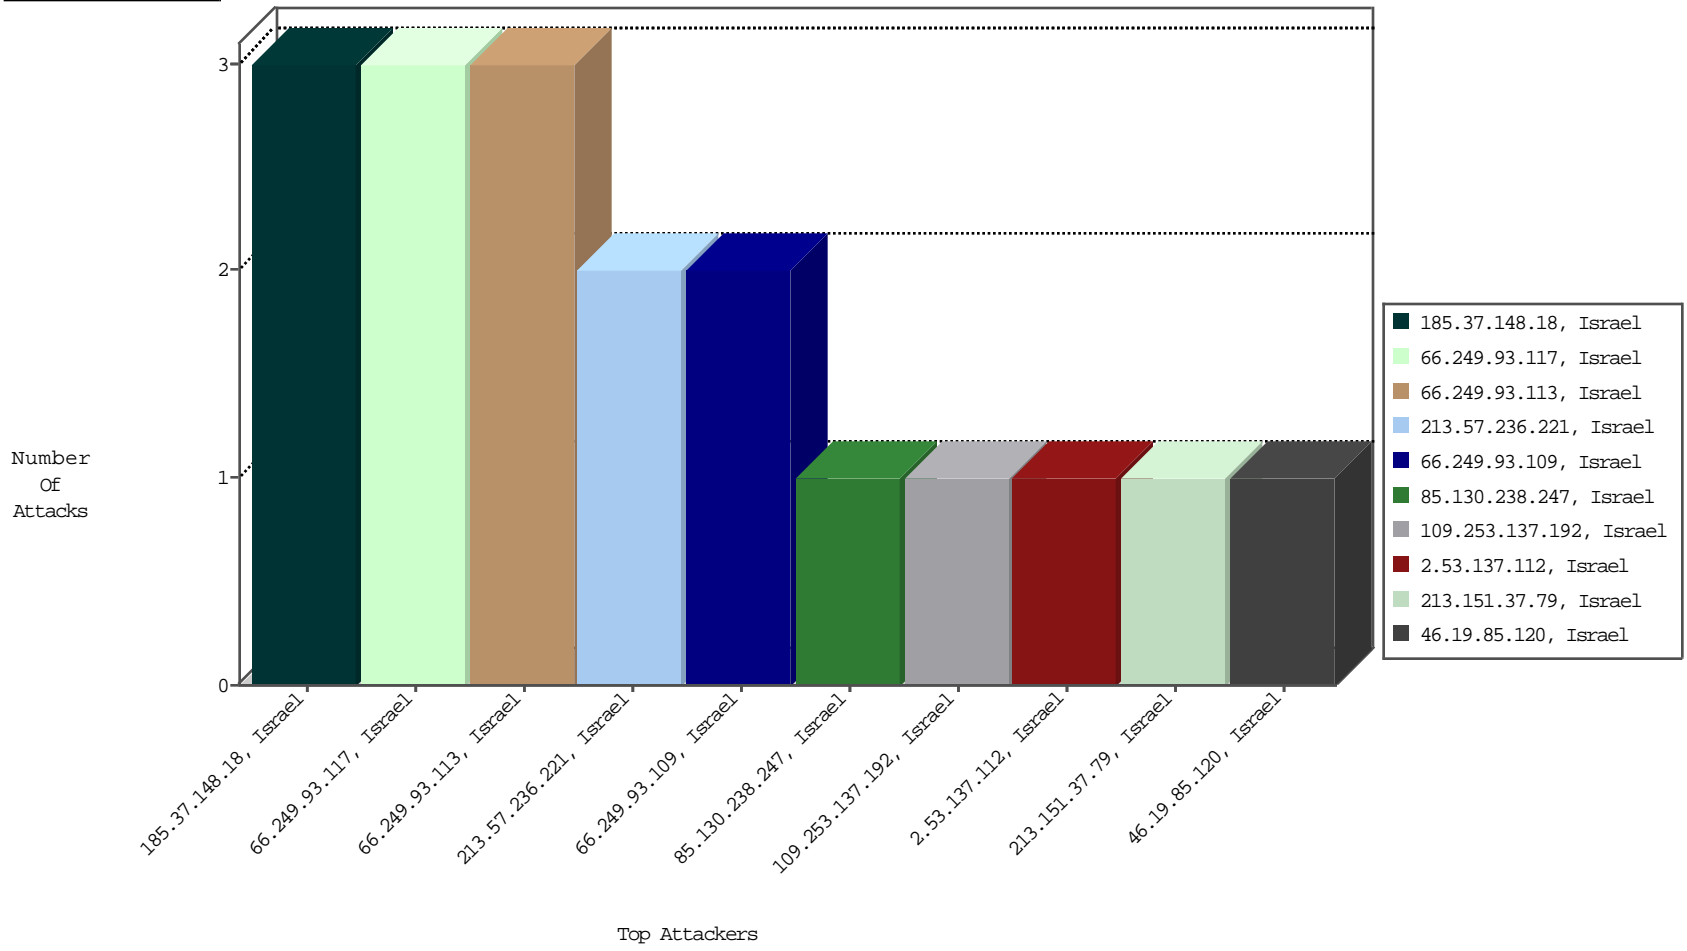

Focused IP Under Attack Daily Report

Top Targets

Top Attackers

Top Attackers In DDoS-Defence

Attacker Address	Attacker Geo	Target Address	Site	Signature	Device Action	DP_location.Location	Count
------------------	--------------	----------------	------	-----------	---------------	----------------------	-------

Top Attackers In IPS

Attacker Address	Attacker Geo	Target Address	Site	Signature	Device Action	Count
------------------	--------------	----------------	------	-----------	---------------	-------

Top Attackers In IDS