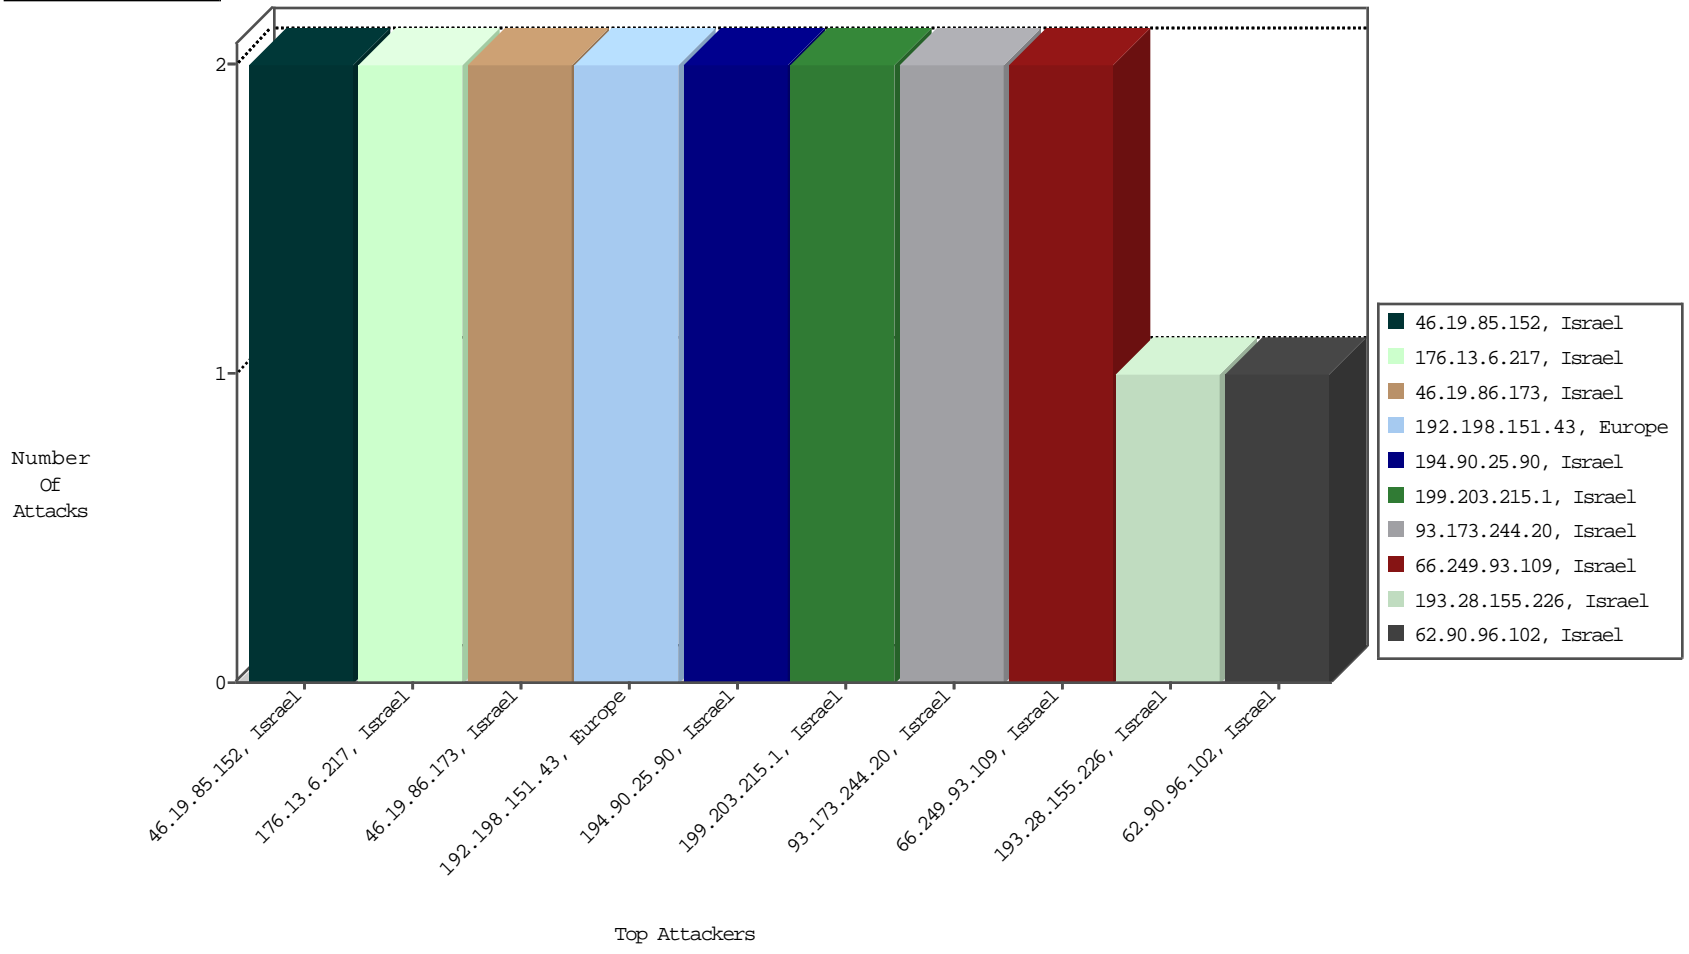

Focused IP Under Attack Daily Report

Top Targets

Top Attackers

Top Attackers In DDoS-Defence

Attacker Address	Attacker Geo	Target Address	Site	Signature	Device Action	DP_location.Location	Count
------------------	--------------	----------------	------	-----------	---------------	----------------------	-------

Top Attackers In IPS

Attacker Address	Attacker Geo	Target Address	Site	Signature	Device Action	Count
------------------	--------------	----------------	------	-----------	---------------	-------

Top Attackers In IDS