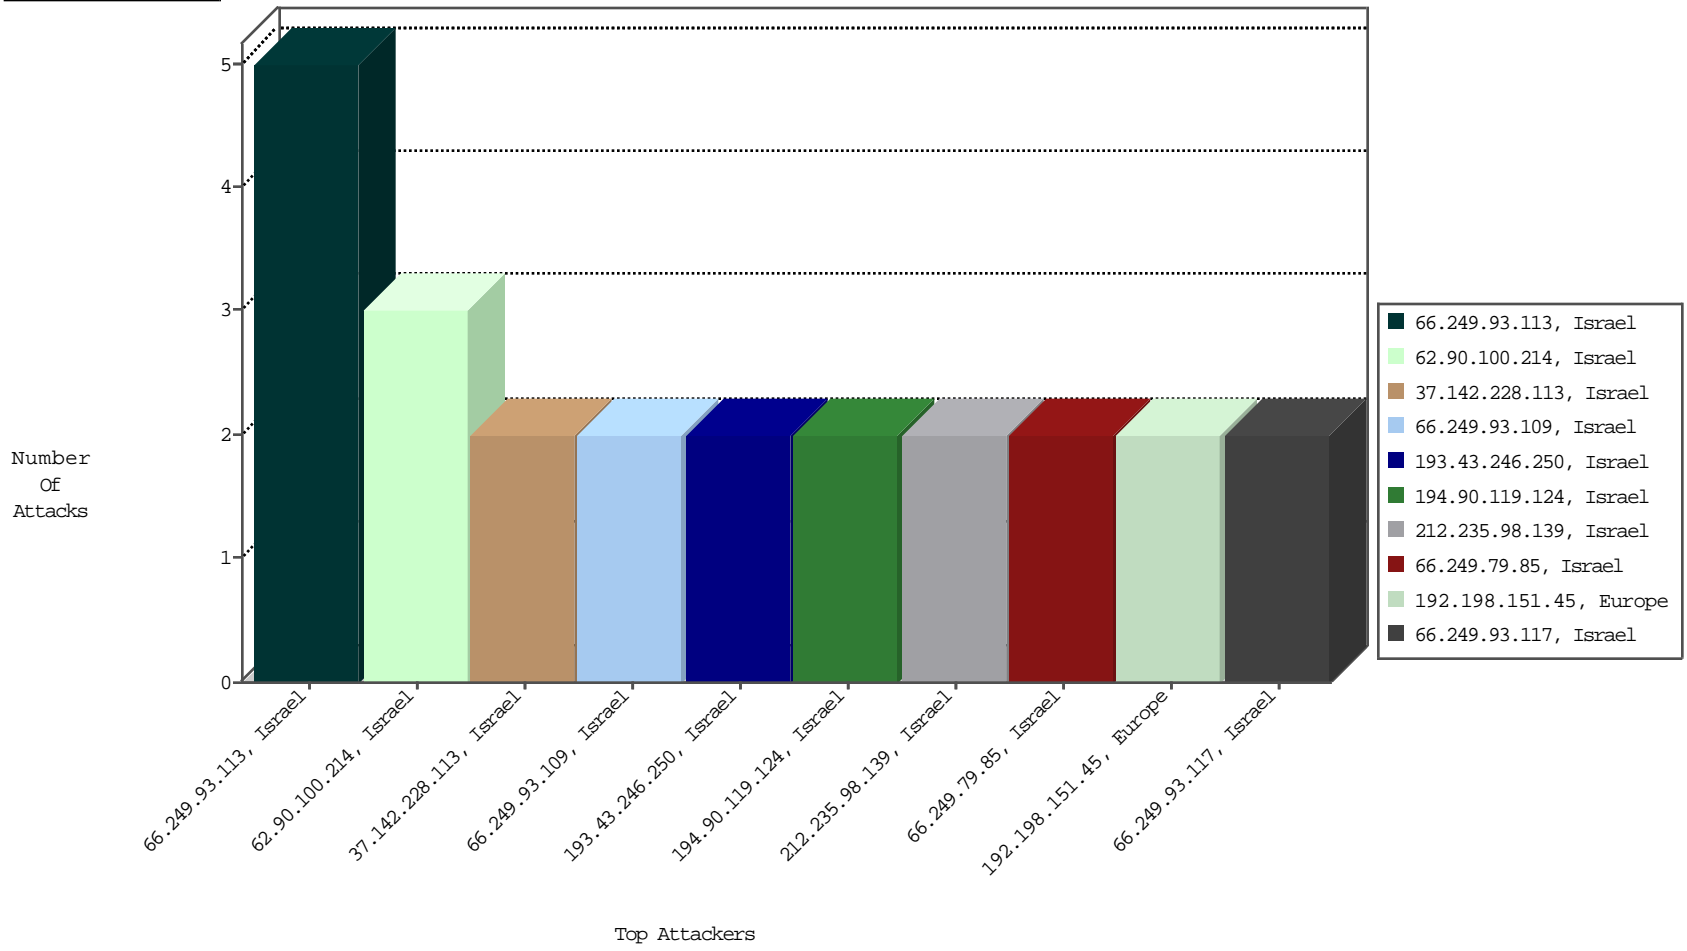

Focused IP Under Attack Daily Report

Top Targets

Top Attackers

Top Attackers In DDoS-Defence

Attacker Address	Attacker Geo	Target Address	Site	Signature	Device Action	DP_location.Location	Count
------------------	--------------	----------------	------	-----------	---------------	----------------------	-------

Top Attackers In IPS

Attacker Address	Attacker Geo	Target Address	Site	Signature	Device Action	Count
------------------	--------------	----------------	------	-----------	---------------	-------

Top Attackers In IDS