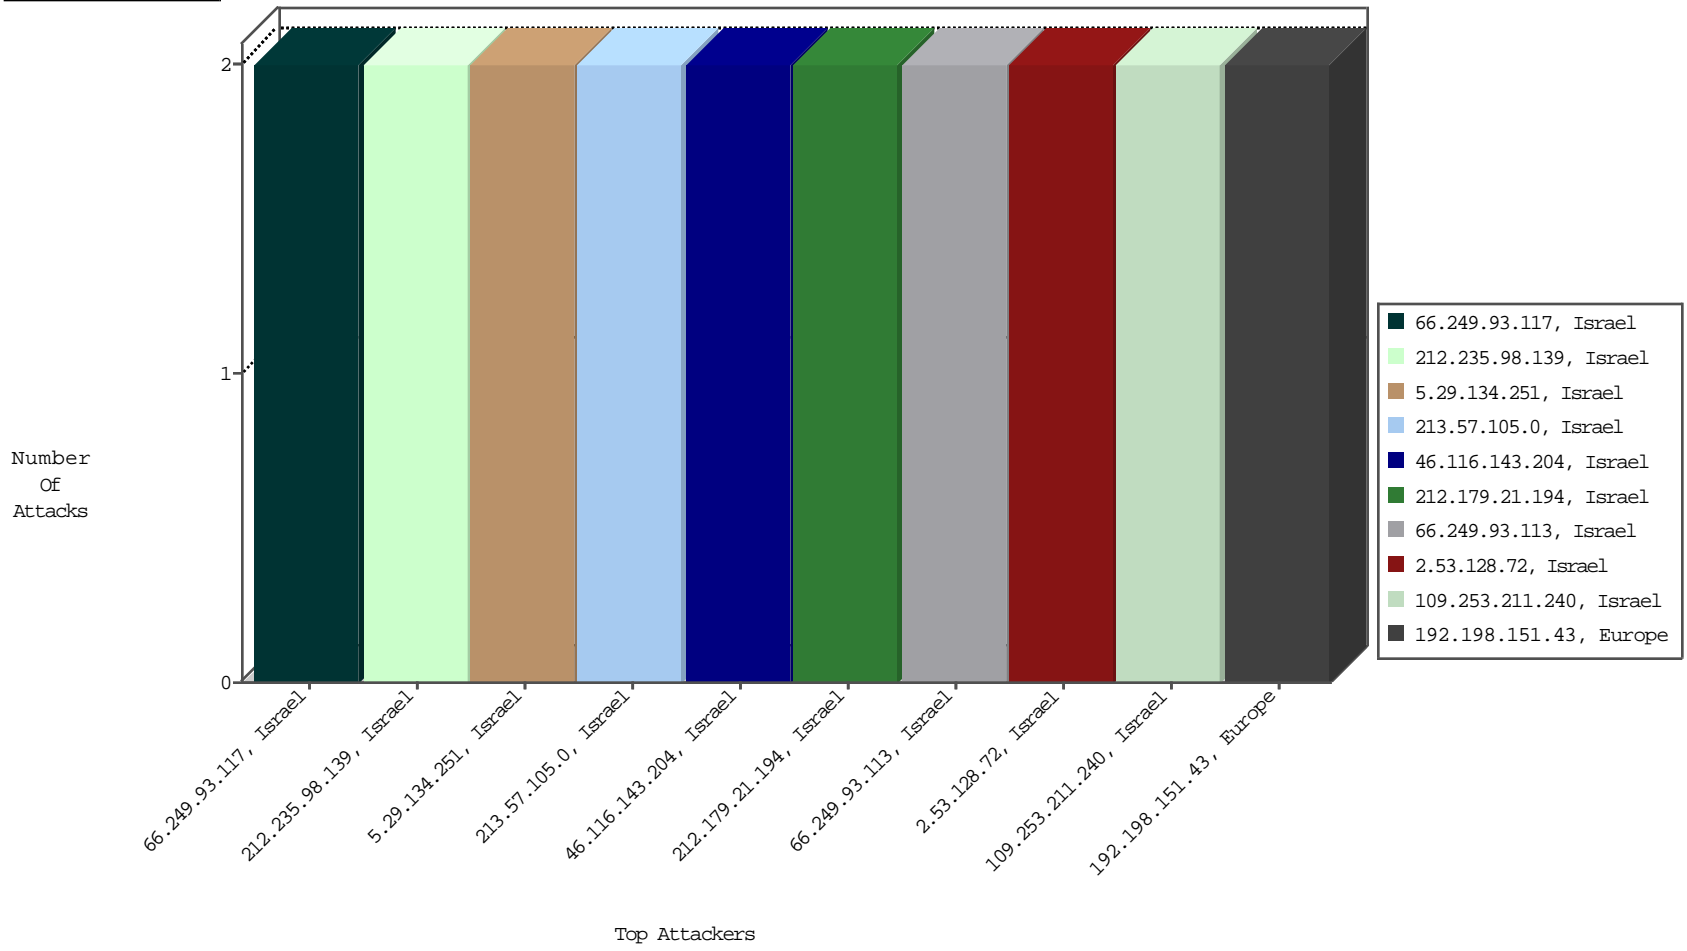

Focused IP Under Attack Daily Report

Top Targets

Top Attackers

Top Attackers In DDoS-Defence

Attacker Address	Attacker Geo	Target Address	Site	Signature	Device Action	DP_location.Location	Count
------------------	--------------	----------------	------	-----------	---------------	----------------------	-------

Top Attackers In IPS

Attacker Address	Attacker Geo	Target Address	Site	Signature	Device Action	Count
------------------	--------------	----------------	------	-----------	---------------	-------

Top Attackers In IDS