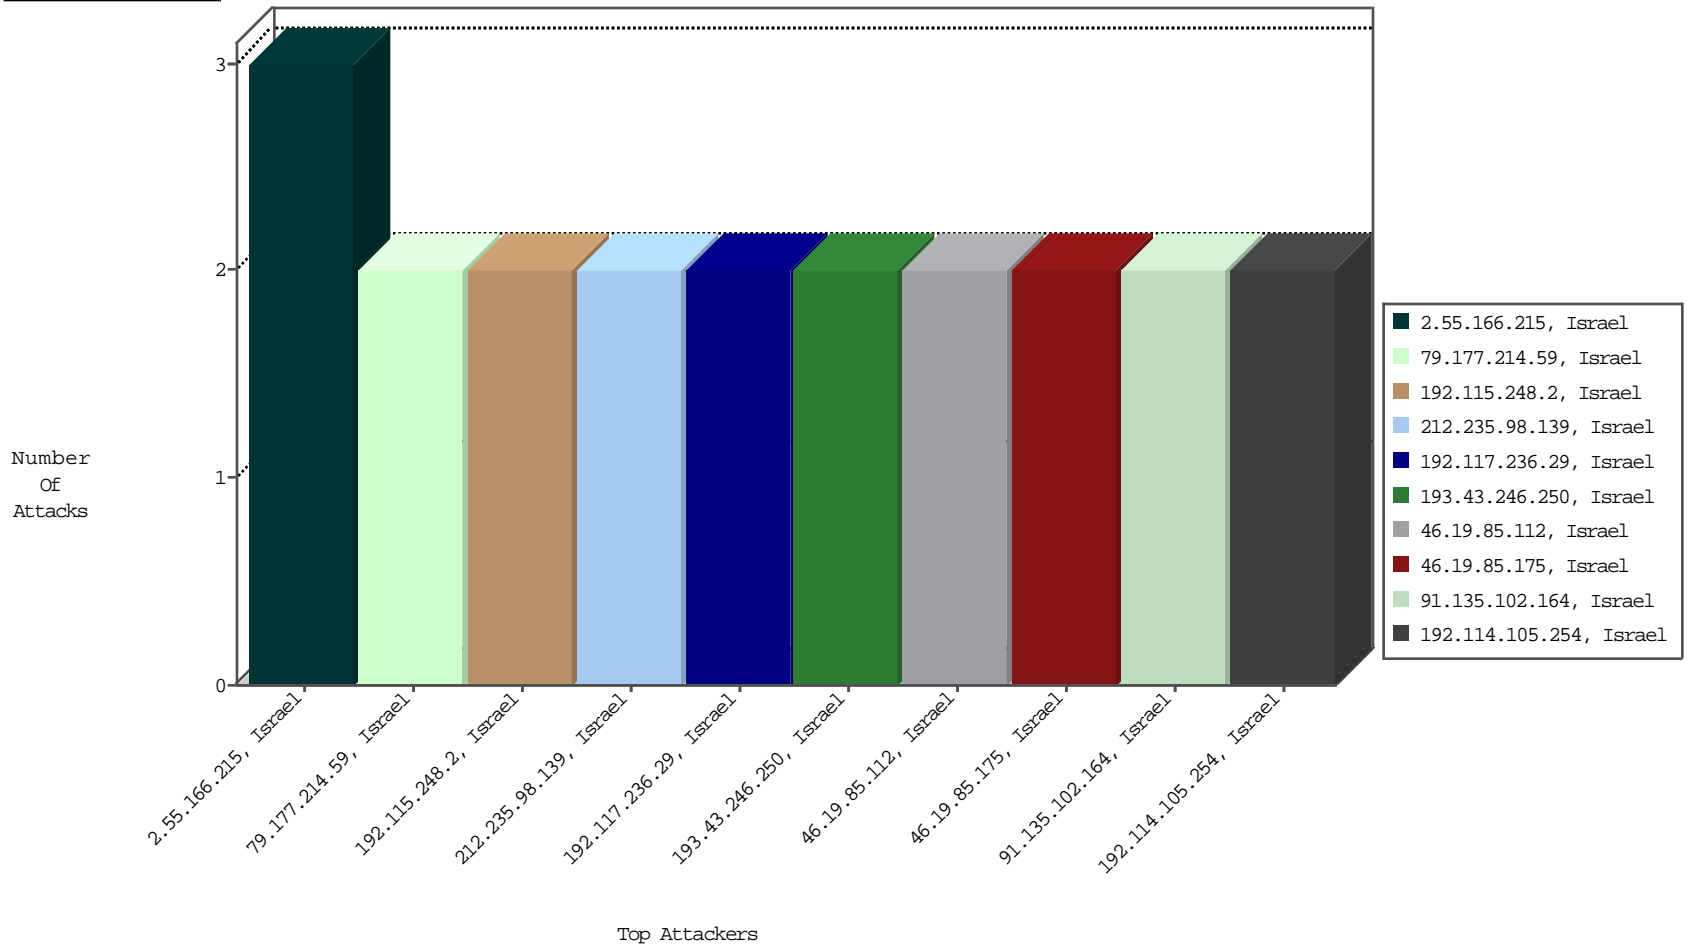

Focused IP Under Attack Daily Report

Top Targets

Top Attackers

Top Attackers In DDoS-Defence

Attacker Address	Attacker Geo	Target Address	Site	Signature	Device Action	DP_location.Location	Count
146.185.57.8	Israel	147.237.0.121		Block_Udp_All_Nets	drop	EEL-Isreal	1

Top Attackers In IPS

Attacker Address	Attacker Geo	Target Address	Site	Signature	Device Action	Count
------------------	--------------	----------------	------	-----------	---------------	-------

Top Attackers In IDS