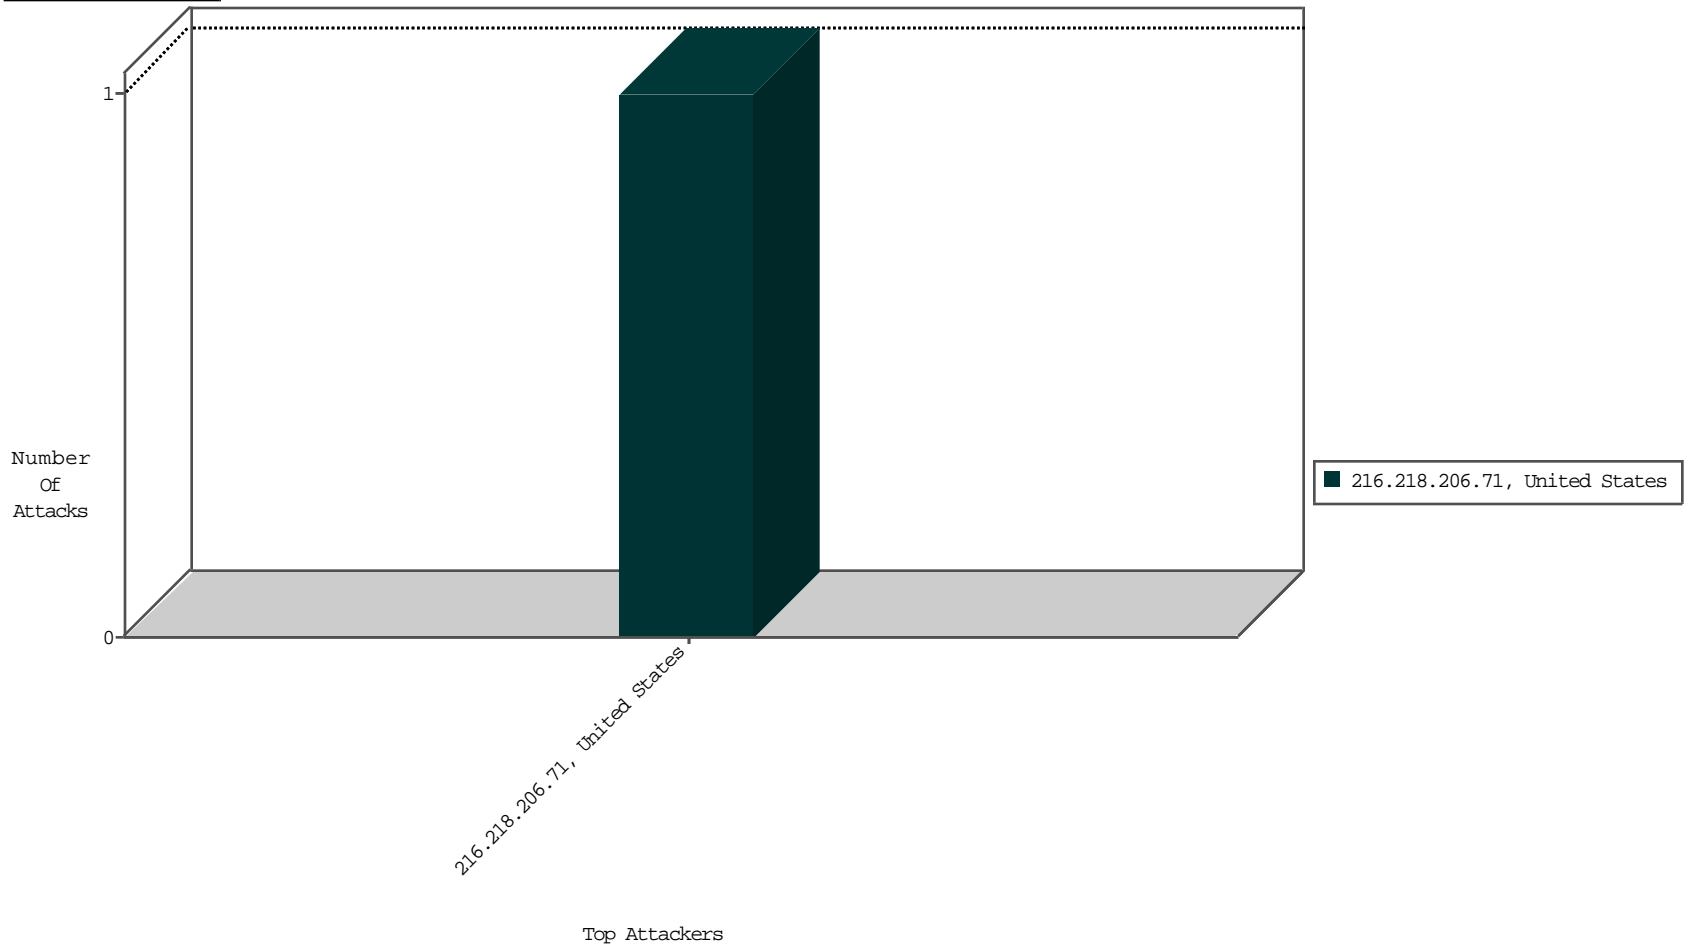

Focused IP Under Attack Daily Report

Top Targets

Top Attackers

Top Attackers In DDoS-Defence

Attacker Address	Attacker Geo	Target Address	Site	Signature	Device Action	DP_location.Location	Count
216.218.206.71	United States	147.237.0.121		Block_Udp_All_Nets	drop	NetV-London	1