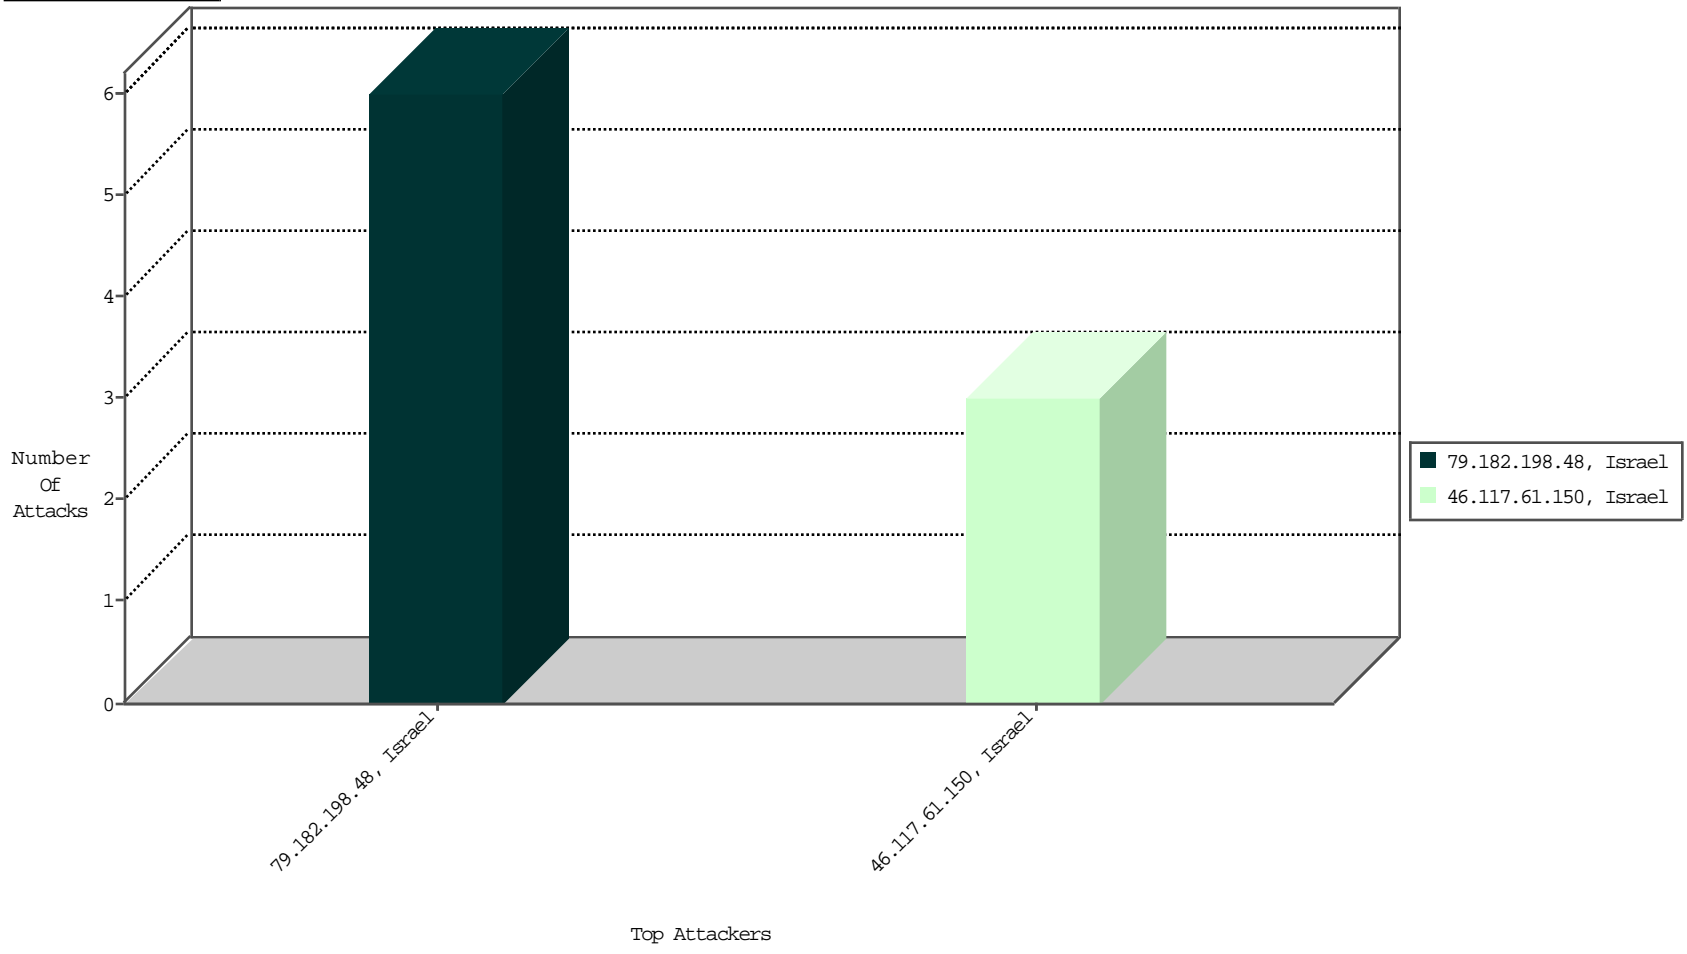

Focused IP Under Attack Daily Report

Top Targets

Top Attackers

Top Attackers In DDoS-Defence

Attacker Address	Attacker Geo	Target Address	Site	Signature	Device Action	DP_location.Location	Count
79.182.198.48	Israel	147.237.0.121		Block_Udp_All_Nets	drop	EEL-Isreal	6

Attacker Address	Attacker Geo	Target Address	Site	Signature	Count
------------------	--------------	----------------	------	-----------	-------

Top Attackers In FW

Attacker Address	Attacker Geo	Target Address	Site Name	Signature	Device Action	Count
109.65.180.78	Israel	147.237.0.121		Streaming Engine: TCP Invalid Retransmission	Invalid segment retransmission. Packet dropped.	72
46.243.173.51	Russian Federation	147.237.0.121		Geo-location enforcement	Geo-location inbound enforcement	18
217.69.133.248	Russian Federation	147.237.0.121		Geo-location enforcement	Geo-location inbound enforcement	17
217.69.133.253	Russian Federation	147.237.0.121		Geo-location enforcement	Geo-location inbound enforcement	13
217.69.133.191	Russian Federation	147.237.0.121		Geo-location enforcement	Geo-location inbound enforcement	11
89.139.21.127	Israel	147.237.0.121		SYN Attack	SYN -> SYN-ACK -> Timeout	1
185.3.147.244	Israel	147.237.0.121		Bad TCP sequence	Invalid ACK number	1
74.82.47.56	United States	147.237.0.121		Geo-location enforcement	Geo-location inbound enforcement	1