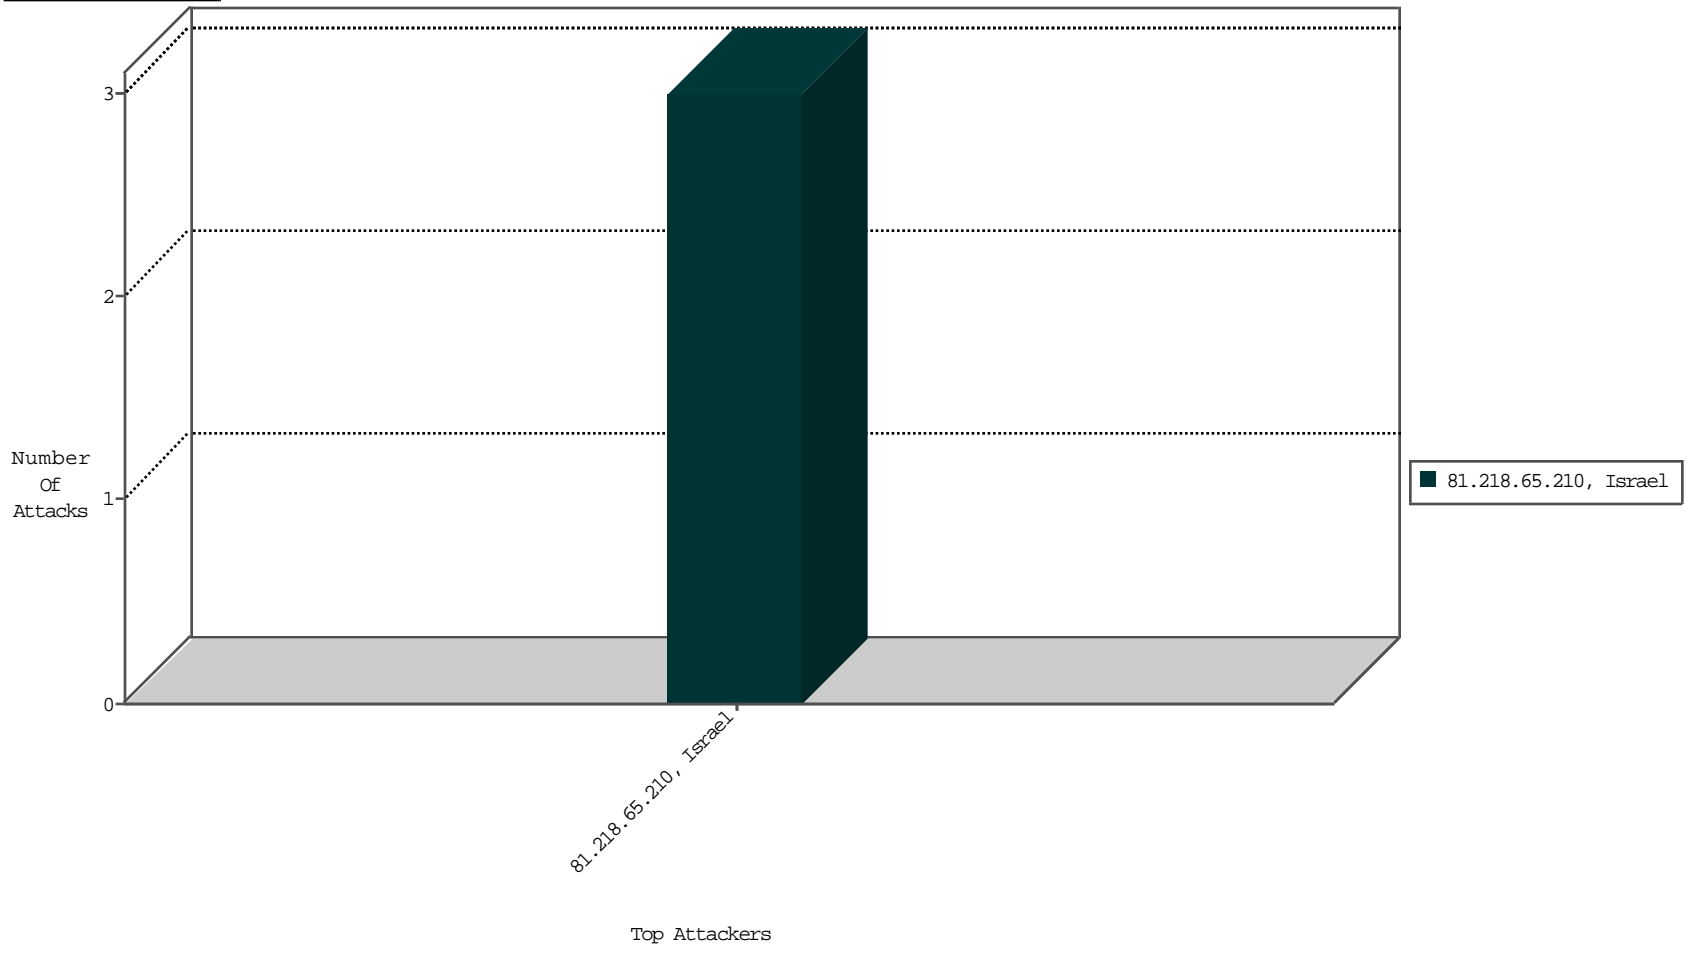

Focused IP Under Attack Daily Report

Top Targets

Top Attackers

Top Attackers In DDoS-Defence

Attacker Address	Attacker Geo	Target Address	Site	Signature	Device Action	DP_location.Location	Count
81.218.65.210	Israel	147.237.77.17	mazi.idf.il	Block_Udp_All_Nets	drop	BBL-Isreal	3