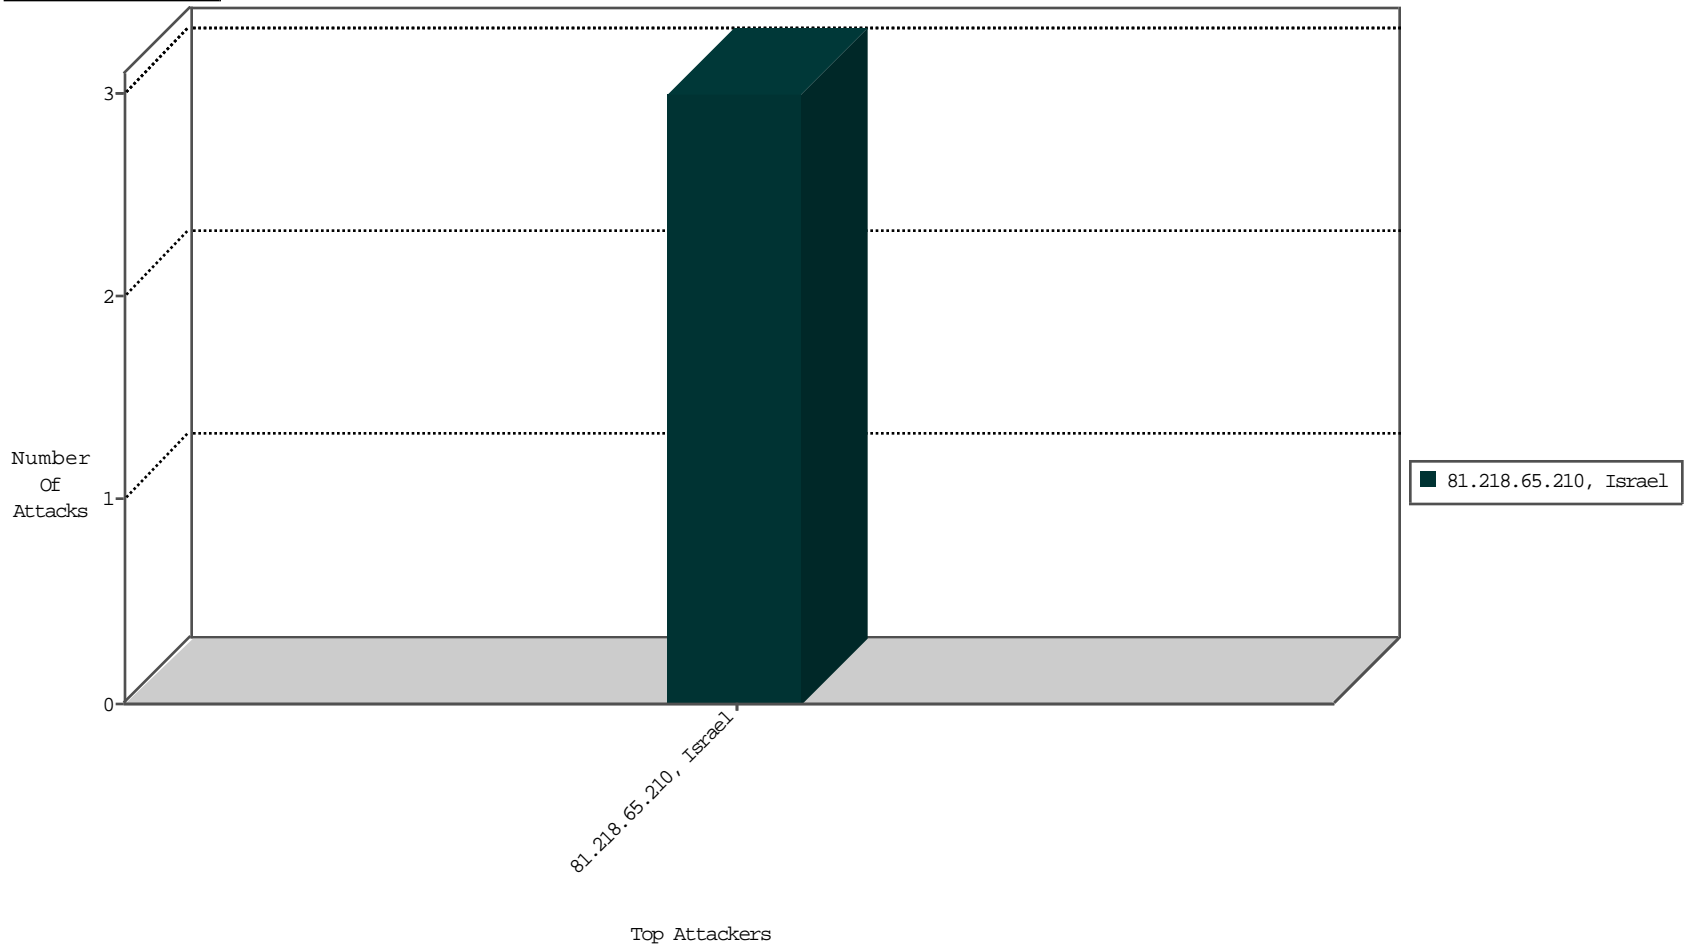

# Focused IP Under Attack Daily Report

Top Targets

Top Attackers

Top Attackers In DDoS-Defence

Attacker Address	Attacker Geo	Target Address	Site	Signature	Device Action	DP_location.Location	Count
81.218.65.210	Israel	147.237.77.17	mazi.idf.il	Block_Udp_All_Nets	drop	BBL-Isreal	3

04-26-2016-21:05:01 to 04-26-2016-22:05:01

Top Attackers In IPS

Attacker Address	Attacker Geo	Target Address	Site	Signature	Device Action	Count
------------------	--------------	----------------	------	-----------	---------------	-------